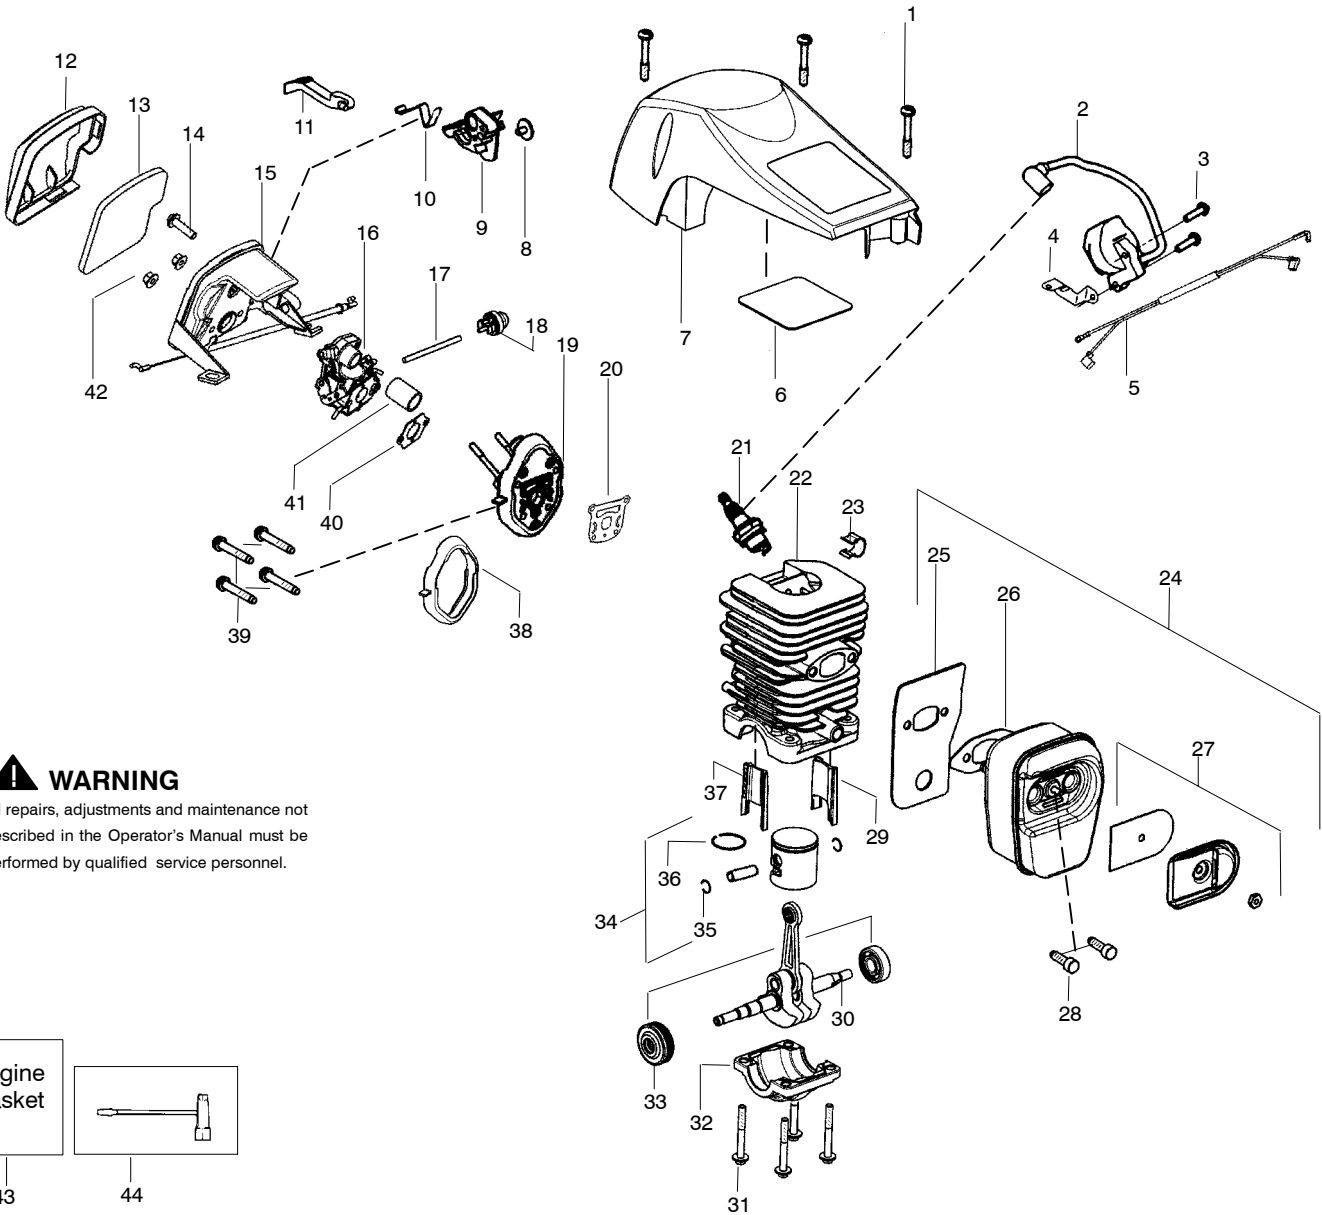

WARNING
All repairs, adjustments and maintenance not described in the Operator's Manual must be performed by qualified service personnel.

Ref.	Part No.	Description	Ref.	Part No.	Description	Ref.	Part No.	Description
1.	530016153	Screw	19.	530071889	Kit-Carb. Adaptor (Incl. # 20,38,41)	36.	530038729	Ring-Piston
2.	530039232	Module-Ignition	20.	530071894	Gasket-cyl. (kit)	37.	545015401	Insert-Right (gray)Cyl.
3.	530016432	Screw	21.	952030150	Accy-Spark Plug (RCJ-7Y)	38.	530071894	Seal-Adaptor (kit)
4.	530058661	Strap-Ground	22.	530071885	Kit-Cylinder (Incl. 29,37)	39.	530016426	Screw
5.	530057943	Assy-Wire Harness	23.	530058660	Clip-High Tension Lead	40.	530071894	Gasket-Carb. (kit)
6.	530055698	Reflector-Tape	24.	545081801	Kit-Muffler (Incl. 25,26,27,28)	41.	530057926	Tube-Intake
7.	530057872	Shield-Cylinder(Incl.1,6)	25.	530057942	Backplate-Muffler	42.	530016101	Nut-Carb.
8.	530016080	Screw	26.	530071894	Gasket-Muffler (kit)	43.	530071894	Kit-Gasket (Incl. 20,26,38,40)
9.	530057891	Lever-Ignition Switch	27.	530071894	Kit-Spark Arrestor	44.	530031135	Scrench
10.	530057908	Spring-Ignition Switch	28.	530016338	Bolt-Muffler			Not Shown
11.	530059399	Knob-Choke	29.	545015301	Insert-Left (black) Cyl.			
12.	530059001	Cover-Air Filter	30.	530150392	Assy-Crankshaft/Rod Bolt			
13.	530057869	Filter-Air	31.	530016417	Bolt			
14.	530016425	Screw	32.	530057941	Cap-Crankcase			
15.	545046901	Housing-Air Filter w/cable	33.	530056363	Assy-Bearing/Seal			
16.	---	Carburetor	34.	530071882	Kit-Piston (Incl. 35,36)			
	545040701	Zama W26A	35.	530015697	Retainer-Piston Pin			
17.	530069247	Kit-Fuel Line (Small)				545082955	Manual-Operator	
18.	530047721	Bulb-Purge "snap-in"				545083603	Decal-Warning	

✓ = NEW PART NUMBER FOR THIS IPL   * = REFER TO THE SERVICE REFERENCE INDICATED FOR MORE INFORMATION. (LOCATED AT END OF IPL)