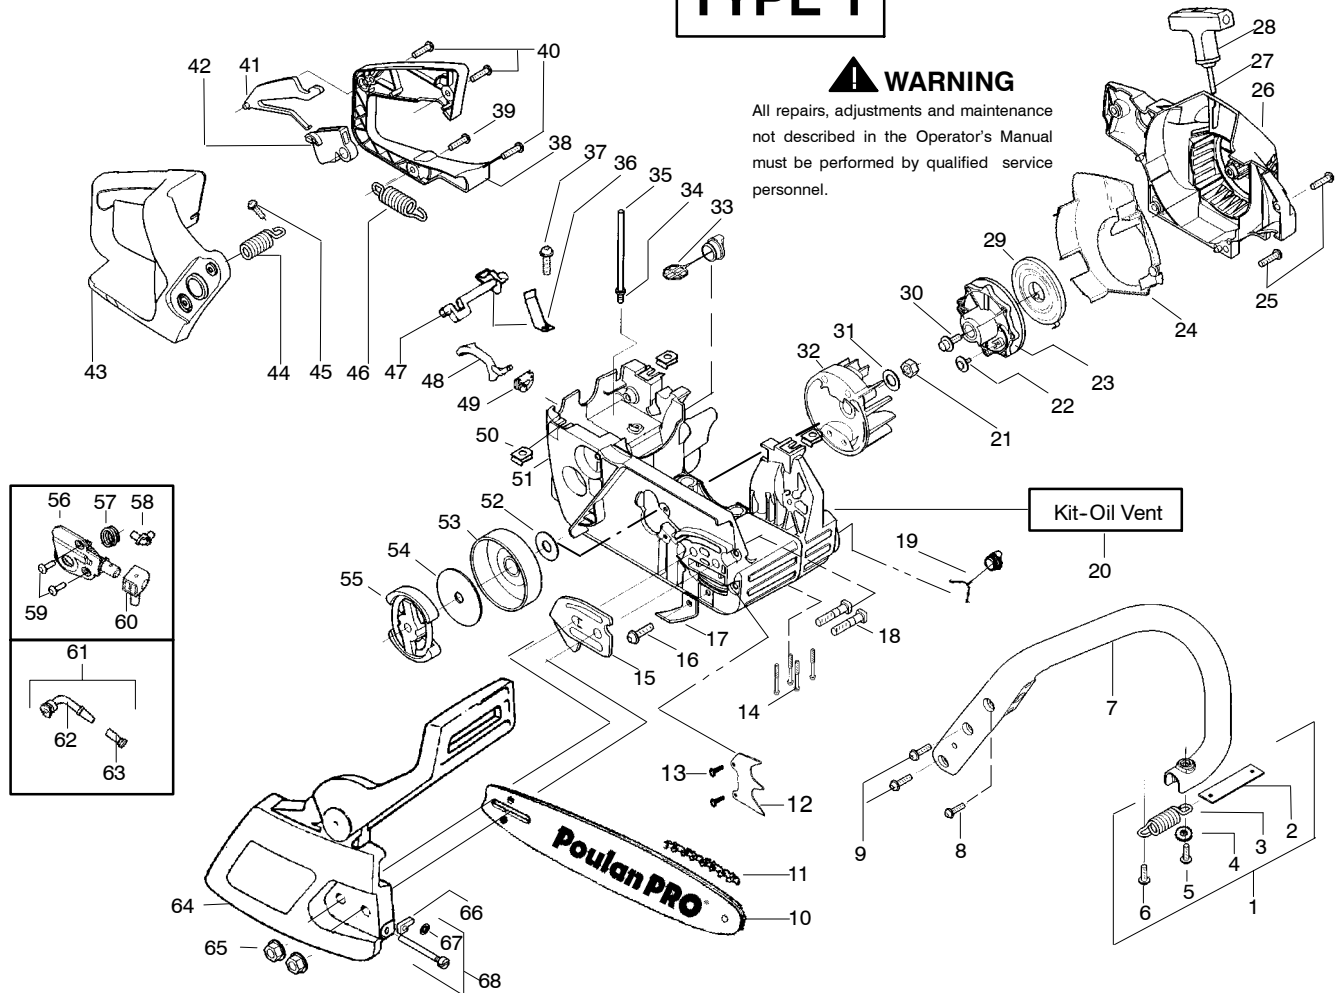

TYPE 1

Ref.	Part No.	Description	Ref.	Part No.	Description	Ref.	Part No.	Description
1.	530059667	Assy.- Isolator	27.	530069232	Kit - Rope	52.	530015907	Washer- Thrust
2.	530047608	Limiter Strap	28.	530056402	Handle- Starter	53.	530047061	Assy.- Clutch Drum w/bearing
3.	530059668	Spring- Isolator	29.	530027531	Spring- Recoil			Washer- Clutch
4.	530015158	Washer	30.	530015920	Screw	54.	530015611	Assy. Clutch
5.	530016018	Screw	31.	530015127	Washer- Flywheel	55.	530014949	Kit - Oil Pump (incl. 57,58,60)
6.	530015843	Screw	32.	530047534	Assy- Flywheel	56.	530071259	Gear- Worm Spring
7.	545048001	Front Handle	33.	530047192	Assy- Fuel Cap	57.	530037820	Elbow- Oil Pickup
8.	530015940	Screw	34.	530023877	Fitting- fuel line	58.	530049477	Screw
9.	530015814	Screw	35.	530069216	Kit- Fuel line (large)	59.	530016064	Seal Block
10.	952044370	Bar - 16"	36.	530016149	Spring- Switch	60.	530019206	Assy- Oil Pick-up (Incl. 62,63)
11.	952051211	Chain - 16"	37.	530015775	Screw	61.	530047663	Pick-up Oiler
12.	530014381	Kit- Spike (Incl. 13)	38.	530047581	Cover- Rear Handle	62.	530038373	Filter- Oil
13.	530016439	Screw	39.	530015886	Screw	63.	530056533	Assy.- Chain Brake
14.	530016132	Screw	40.	530015906	Screw	64.	545139901	Nut- Bar Mounting
15.	530038238	Plate- Bar Mount.	41.	530036098	Throttle Lockout	65.	530015917	Pin- Bar Adjust
16.	530015814	Screw	42.	530036097	Trigger- Throttle	66.	530015826	Retainer
17.	530029850	Chain Catcher	43.	545025001	Handle - Rear	67.	530038593	Kit- Bar Adjusting (incl. # 66,67)
18.	530016133	Bolt- Bar	44.	530071958	Kit- Isolator (Upper)	68.	530069611	
19.	530057236	Assy- Oil Cap	45.	530015875	Screw			
20.	530071666	Kit- Oil Vent	46.	530059668	Spring- Isolator			
21.	530016134	Nut- Flywheel	47.	530057473	Lever- Switch			
22.	530016080	Screw	48.	530057474	Lever- Choke			
23.	530037817	Starter Pulley	49.	530049005	Grommet- Knob			
24.	530055723	Baffle - Air	50.	530015922	Nut- "U"- Type			
25.	530015892	Screw	51.	530058730	Assy- Chassis (fuel lines and caps)			
26.	530056333	Housing- Fan						

✓ = NEW PART NUMBER FOR THIS IPL

★ = REFER TO THE SERVICE REFERENCE INDICATED FOR MORE INFORMATION. (LOCATED AT END OF IPL)