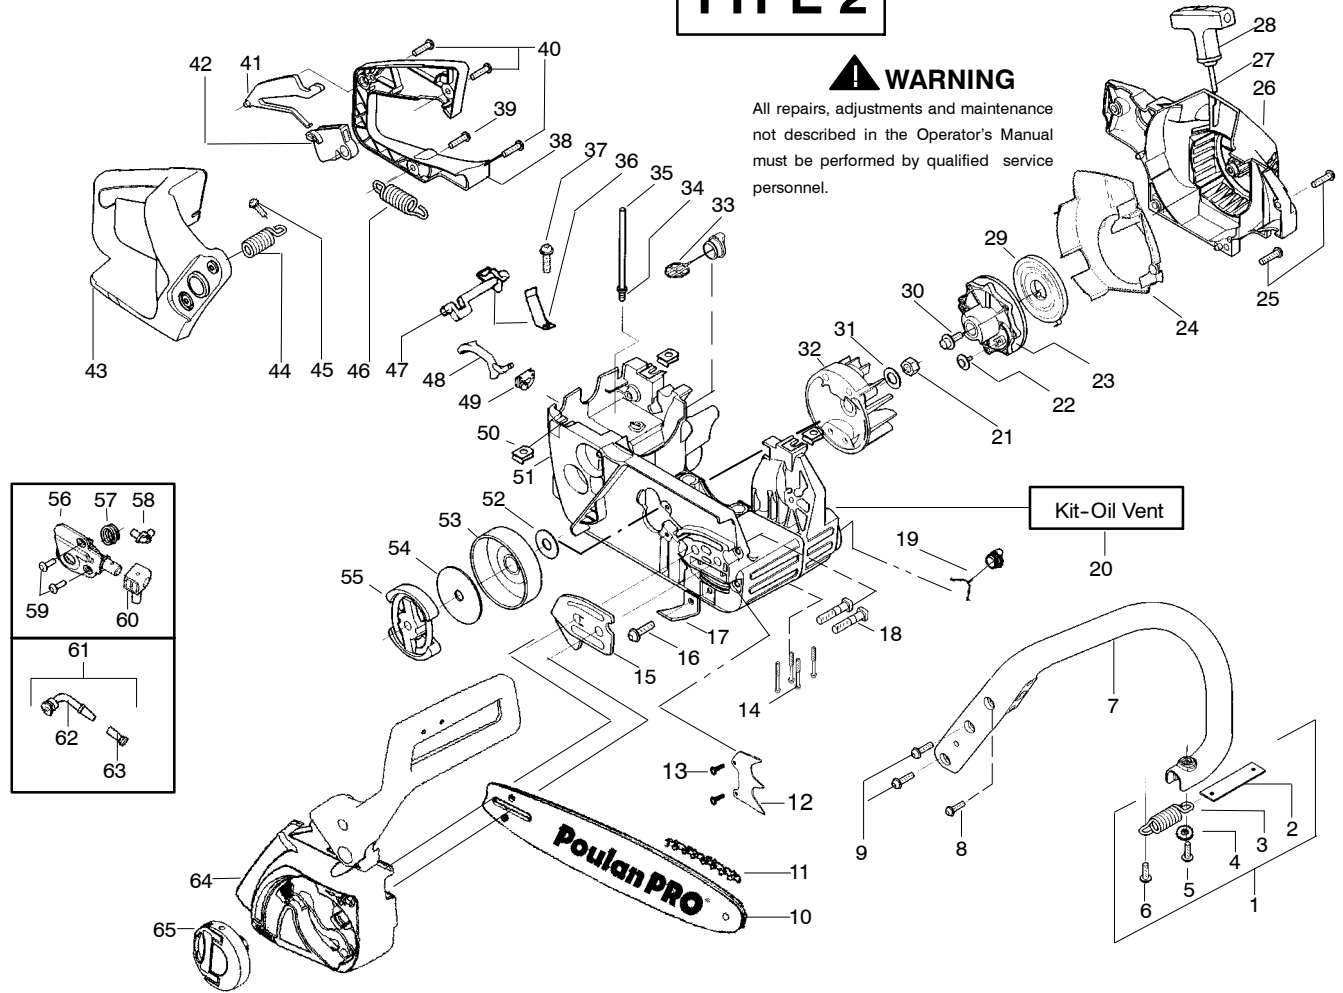

PARTS LIST NO. 545014351		Poulan PRO PARTS LIST	CHAIN SAW MODEL(S) 4016 EXPORT	
DATE 6/27/07	Replaces 545014351 - 3/07/07		Note: Illustration may differ from actual model due to design changes	PAGE NO. 2

TYPE 2

WARNING

All repairs, adjustments and maintenance not described in the Operator's Manual must be performed by qualified service personnel.

Kit-Oil Vent

Ref.	Part No.	Description	Ref.	Part No.	Description	Ref.	Part No.	Description
1.	530059667	Assy.-Isolator	27.	530069232	Kit - Rope	52.	530015907	Washer- Thrust
2.	530047608	Limiter Strap	28.	530056402	Handle- Starter	53.	530047061	Assy.-Clutch Drum w/bearing
3.	530059668	Spring-Isolator	29.	530027531	Spring-Recoil	54.	530015611	Washer-Clutch
4.	530015158	Washer	30.	530015920	Screw	55.	530014949	Assy. Clutch
5.	530016018	Screw	31.	530015127	Washer-Flywheel	56.	530071259	Kit - Oil Pump (incl. 57,58,60)
6.	530015843	Screw	32.	530047534	Assy-Flywheel	57.	530037820	Gear-Worm Spring
7.	545048001	Front Handle	33.	530047192	Assy-Fuel Cap	58.	530049477	Elbow-Oil Pickup
8.	530015940	Screw	34.	530023877	Fitting-fuel line	59.	530016064	Screw
9.	530015814	Screw	35.	530069216	Kit-Fuel line (large)	60.	530019206	Seal Block
10.	952044370	Bar - 16"	36.	530016149	Spring-Switch	61.	530047663	Assy-Oil Pick-up (Incl. 62,63)
11.	530051552	Chain - 16"	37.	530015775	Screw	62.	530038373	Pick-up Oiler
12.	530014381	Kit-Spike (Incl. 13)	38.	530047581	Cover-Rear Handle	63.	530056533	Filter-Oil
13.	530016439	Screw	39.	530015886	Screw	64.	530071897	Kit-Chain Brake (Incl. 65)
14.	530016132	Screw	40.	530015906	Screw	65.	530059314	Assy-Knob
15.	530038238	Plate-Bar Mount.	41.	530036098	Throttle Lockout			
16.	530015814	Screw	42.	530036097	Trigger-Throttle			
17.	530029850	Chain Catcher	43.	545025001	Handle - Rear			
18.	530016133	Bolt-Bar	44.	530071958	Kit-Isolator (Upper)			
19.	530057236	Assy-Oil Cap	45.	530015875	Screw			
20.	530071666	Kit-Oil Vent	46.	530059668	Spring-Isolator			
21.	530016134	Nut-Flywheel	47.	530057473	Lever-Switch			
22.	530016080	Screw	48.	530057474	Lever-Choke			
23.	530037817	Starter Pulley	49.	530049005	Grommet-Knob			
24.	530055723	Baffle - Air	50.	530015922	Nut-"U"-Type			
25.	530015892	Screw	51.	530058730	Assy-Chassis (fuel lines and caps)			
26.	530056333	Housing-Fan						

✓ = NEW PART NUMBER FOR THIS IPL

★ = REFER TO THE SERVICE REFERENCE INDICATED FOR MORE INFORMATION. (LOCATED AT END OF IPL)