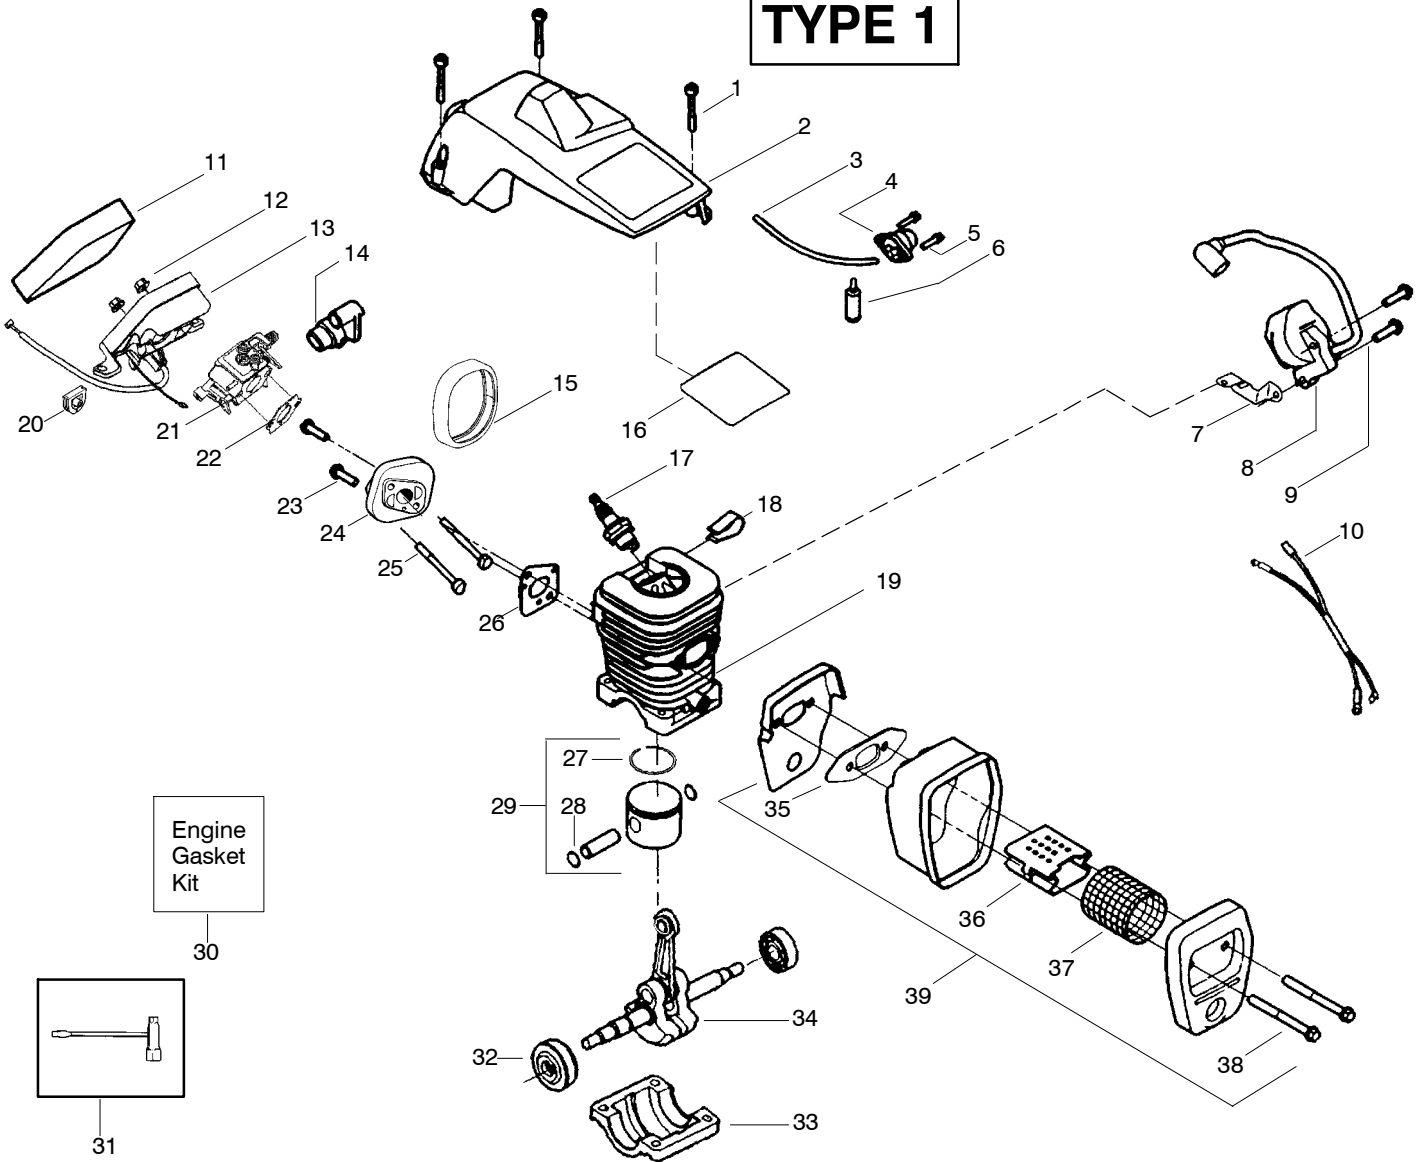

TYPE 1

Ref.	Part No.	Description	Ref.	Part No.	Description	Ref.	Part No.	Description
1.	530016153	Screw	21.	---	Kit - Carburetor	36.	530037813	Diffuser - Muffler
2.	530056914	Assy - Cylinder Shield (includes # 16)		530071820	Zama (W-20)	37.	530036103	Screen - Spark
3.	530069247	Kit - Fuel Line (Small)		530071821	Walbro (WT-662)	38.	530016132	Bolt - Muffler
4.	530071835	Kit - Purge Bulb (incl. #5)	Note: No Repair kits are available for these carburetors			39.	530047207	Assy - Muffler (Incl. 35,36,37,38)
5.	530015780	Screw	22.	530069608	Gasket - Carb. (kit)			Not Shown
6.	530095646	Assy - Fuel Pick-up	23.	530016386	Screw			
7.	530047442	Strap - Ground	24.	530049700	Carb. Adapter			
8.	530039167	Ignition Module	25.	530016187	Screw			
9.	530015814	Screw	26.	530069608	Gasket - Adaptor (kit)			
10.	530057475	Assy - Wire Harness	27.	530038729	Ring - Piston			
11.	530037793	Foam - Air Filter	28.	530015697	Retainer - Piston Pin			
12.	530016101	Nut	29.	530071408	Kit - Piston (Incl. 27 & 28)			
13.	530057702	Assy - Air Box	30.	530069608	Kit - Engine Gasket (Incl. 22, 26 & 35)			
14.	530035526	Grommet - Carb Adjust	31.	530031135	Scrench			
15.	530054144	Seal - Carb Adapter	32.	530056363	Assy - Seal & Bearing		545123805	Manual - Operator
16.	530055698	Reflector - Heat	33.	530037935	Cap - Crankcase		545003009	German Decal - Warning
17.	952030150	Spark Plug (RCJ-7Y)	34.	530047062	Assy - Crankshaft			
18.	530016136	Clip - High Tension Lead	35.	530069608	Gasket - Muffler (kit)			
19.	530012550	Cylinder						
20.	530047631	Grommet - Throttle Cable						

✓ = NEW PART NUMBER FOR THIS IPL

* = REFER TO THE SERVICE REFERENCE INDICATED FOR MORE INFORMATION. (LOCATED AT END OF IPL)