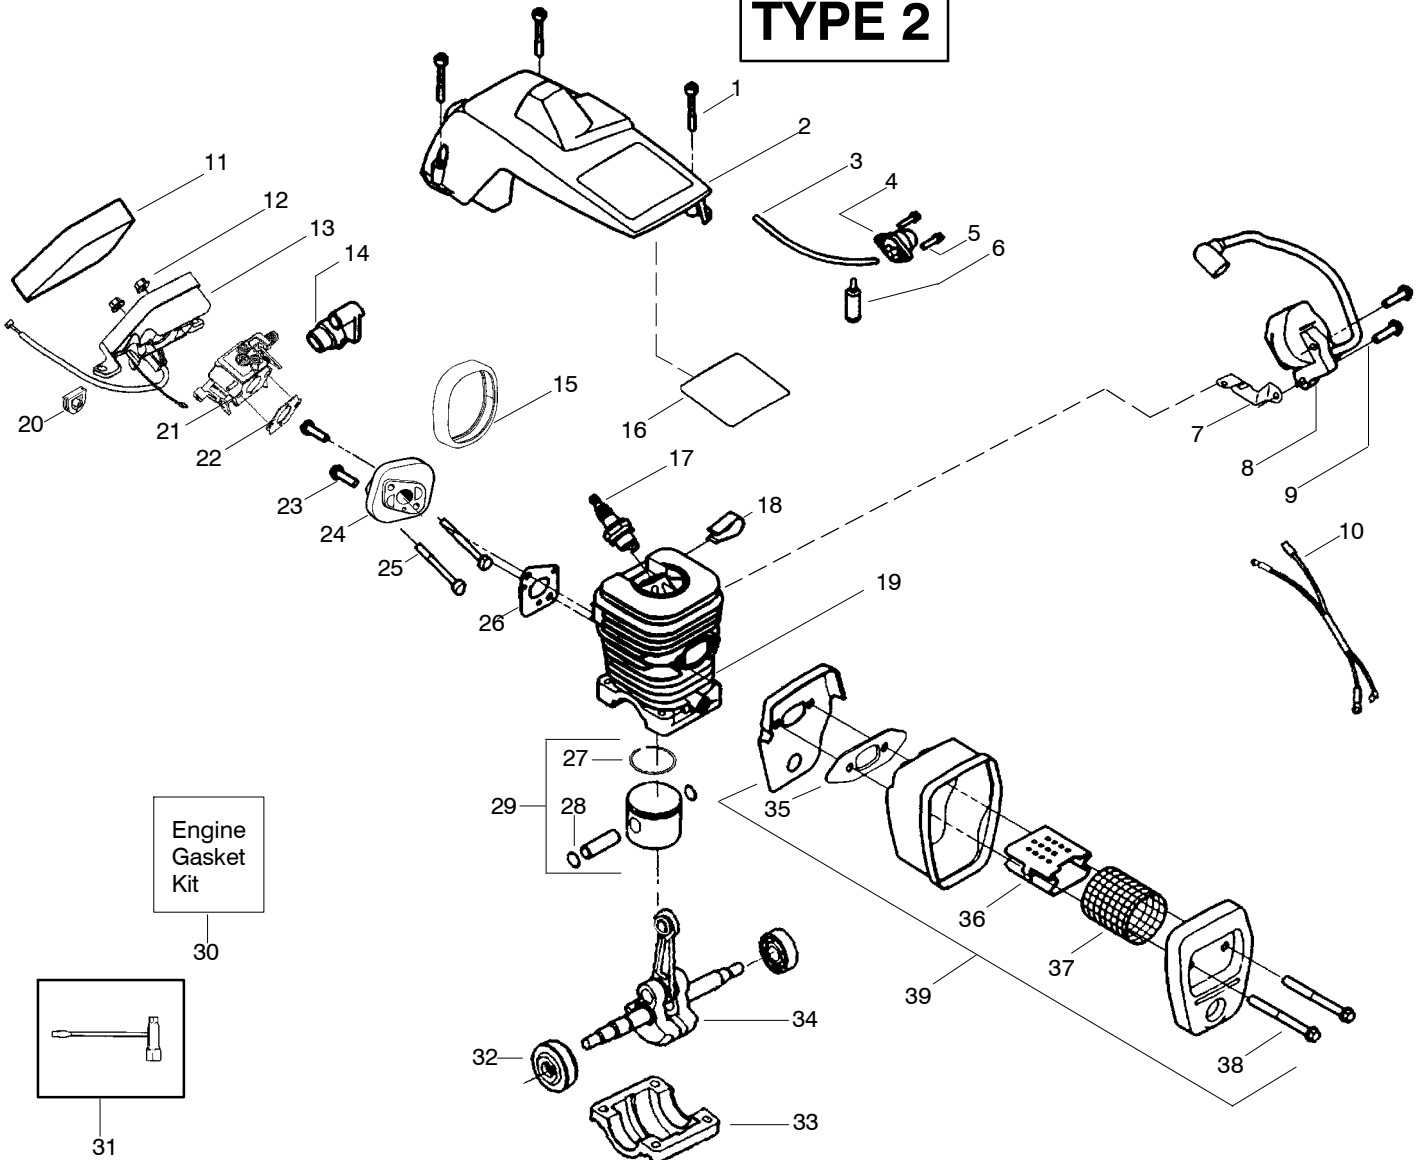

TYPE 2

Ref.	Part No.	Description	Ref.	Part No.	Description	Ref.	Part No.	Description
1.	530016153	Screw	21.	---	Kit - Carburetor	36.	530037813	Diffuser - Muffler
2.	530056914	Assy - Cylinder Shield (includes # 16)		530071820	Zama (W-20)	37.	530036103	Screen - Spark
3.	530069247	Kit - Fuel Line (Small)		530071821	Walbro (WT-662)	38.	530016132	Bolt - Muffler
4.	530071835	Kit - Purge Bulb (incl. #5)	Note: No Repair kits are available for these carburetors			39.	530047207	Assy - Muffler (Incl. 35,36,37,38)
5.	530015780	Screw	22.	530069608	Gasket - Carb. (kit)			Not Shown
6.	530095646	Assy - Fuel Pick-up	23.	530016386	Screw			
7.	530047442	Strap - Ground	24.	530049700	Carb. Adapter			
8.	530039167	Ignition Module	25.	530016187	Screw			
9.	530015814	Screw	26.	530069608	Gasket - Adaptor (kit)			
10.	530057475	Assy - Wire Harness	27.	530038729	Ring - Piston			
11.	530037793	Foam - Air Filter	28.	530015697	Retainer - Piston Pin			
12.	530016101	Nut	29.	530071408	Kit - Piston (Incl. 27 & 28)			
13.	530057702	Assy - Air Box	30.	530069608	Kit - Engine Gasket (Incl. 22, 26 & 35)			
14.	530035526	Grommet - Carb Adjust	31.	530031135	Scrench			
15.	530054144	Seal - Carb Adapter	32.	530056363	Assy - Seal & Bearing	↗	545154217	Manual - Operator German
16.	530055698	Reflector - Heat	33.	530037935	Cap - Crankcase		545003009	Decal - Warning
17.	952030150	Spark Plug (RCJ-7Y)	34.	530047062	Assy - Crankshaft			
18.	530016136	Clip - High Tension Lead	35.	530069608	Gasket - Muffler (kit)			
19.	530012550	Cylinder						
20.	530047631	Grommet - Throttle Cable						

↗ = NEW PART NUMBER FOR THIS IPL   * = REFER TO THE SERVICE REFERENCE INDICATED FOR MORE INFORMATION. (LOCATED AT END OF IPL)