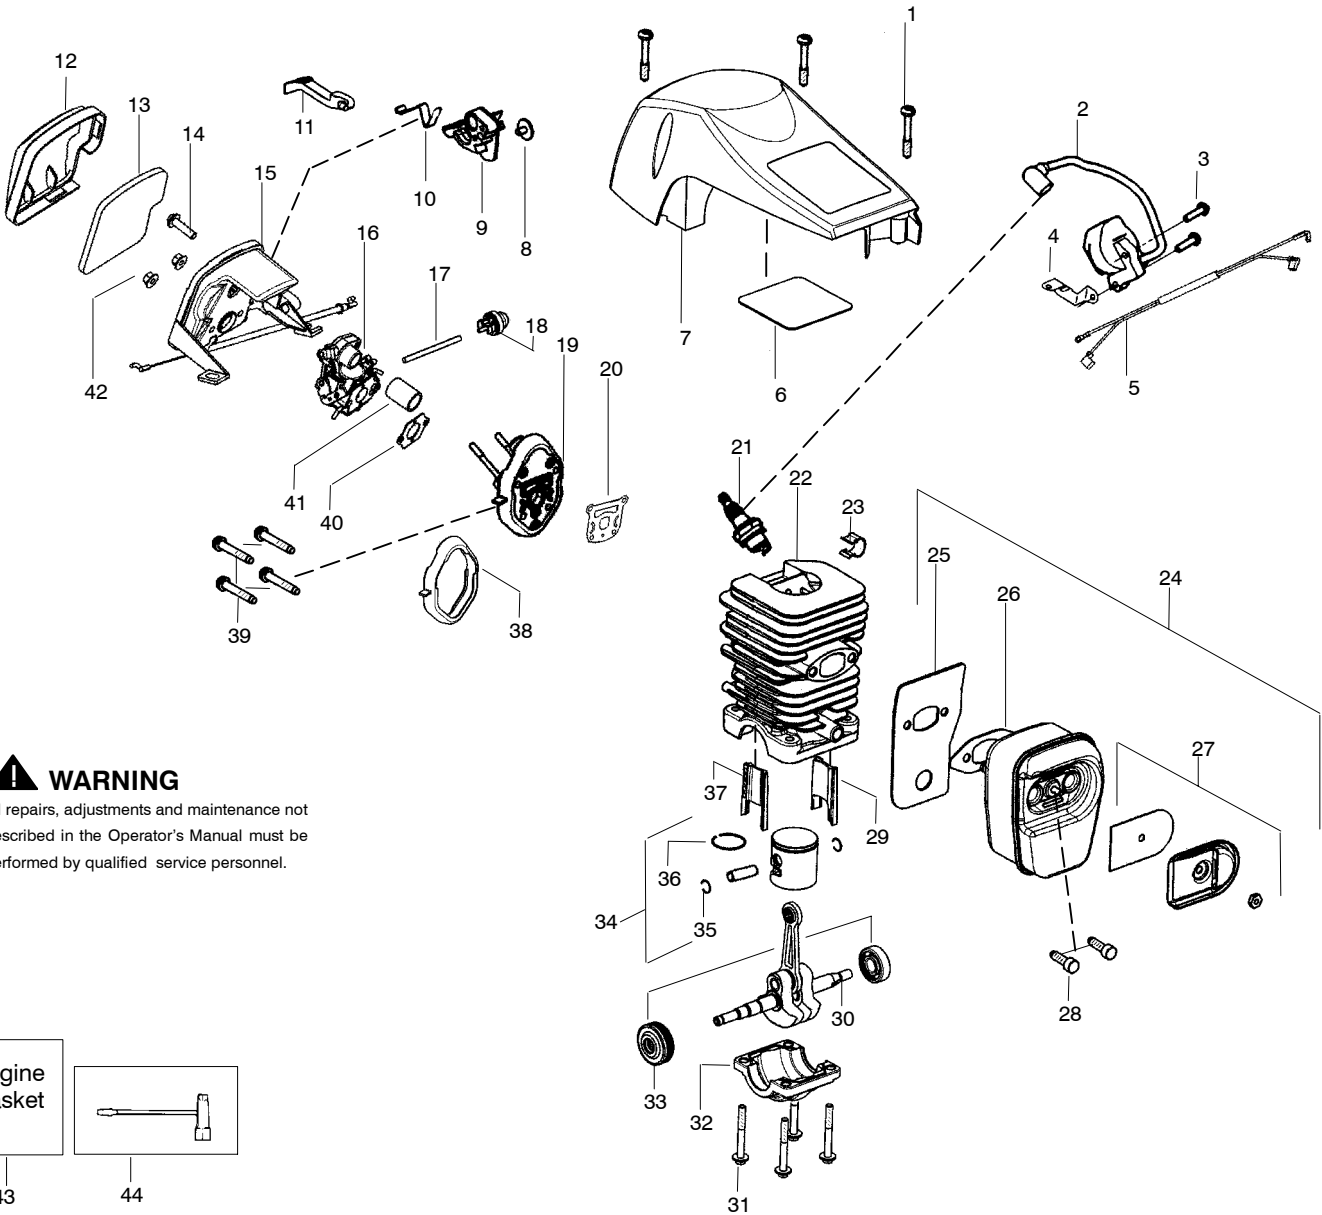

✓ = NEW PART NUMBER FOR THIS IPL

* = REFER TO THE SERVICE REFERENCE INDICATED FOR MORE INFORMATION. (LOCATED AT END OF IPL)

WARNING
 All repairs, adjustments and maintenance not described in the Operator's Manual must be performed by qualified service personnel.

Ref.	Part No.	Description	Ref.	Part No.	Description	Ref.	Part No.	Description
1.	530016153	Screw	19.	530071889	Kit-Carb. Adaptor (Incl. # 20,38,41)	36.	530038729	Ring-Piston
2.	530039232	Module-Ignition	20.	530071894	Gasket-cyl. o-ring (kit)	37.	545015401	Insert-Right (gray)Cyl.
3.	530016432	Screw	21.	952030150	Accy-Spark Plug (RCJ-7Y)	38.	530071894	Seal-Adaptor (kit)
4.	530058661	Strap-Ground	22.	530071885	Kit-Cylinder (Incl. 29,37)	39.	530016426	Screw
5.	530057943	Assy-Wire Harness	23.	530058660	Clip-High Tension Lead	40.	530071894	Gasket-Carb. (kit)
6.	530055698	Reflector-Tape	24.	545081801	Kit-Muffler (Incl. 25,26,27,28)	41.	530057926	Tube-Intake
7.	530057872	Shield-Cylinder(Incl.1,6)	25.	530057942	Backplate-Muffler	42.	530016101	Nut-Carb.
8.	530016080	Screw	26.	530071894	Gasket-Muffler (kit)	43.	530071894	Kit-Gasket (Incl. 20,26,38,40)
9.	530057891	Lever-Ignition Switch	27.	530071894	Kit-Spark Arrestor	44.	530031135	Scrench
10.	530057908	Spring-Ignition Switch	28.	530016338	Bolt-Muffler			Not Shown
11.	530059399	Knob-Choke	29.	545015301	Insert-Left (black) Cyl.			
12.	530059001	Cover-Air Filter	30.	530012537	Assy-Crankshaft/Rod Bolt			
13.	530057869	Filter-Air	31.	530016417	Bolt			
14.	530016425	Screw	32.	530057941	Cap-Crankcase			
15.	545046901	Housing-Air Filter w/cable	33.	530056363	Assy-Bearing/Seal	545082955		Manual-Operator
16.	---	Carburetor	34.	530071882	Kit-Piston (Incl. 35,36)	545083603		Decal-Warning
17.	530069247	Kit-Fuel Line (Small)	35.	530015697	Retainer-Piston Pin			
18.	530047721	Bulb-Purge "snap-in"						

✓ = NEW PART NUMBER FOR THIS IPL * = REFER TO THE SERVICE REFERENCE INDICATED FOR MORE INFORMATION. (LOCATED AT END OF IPL)