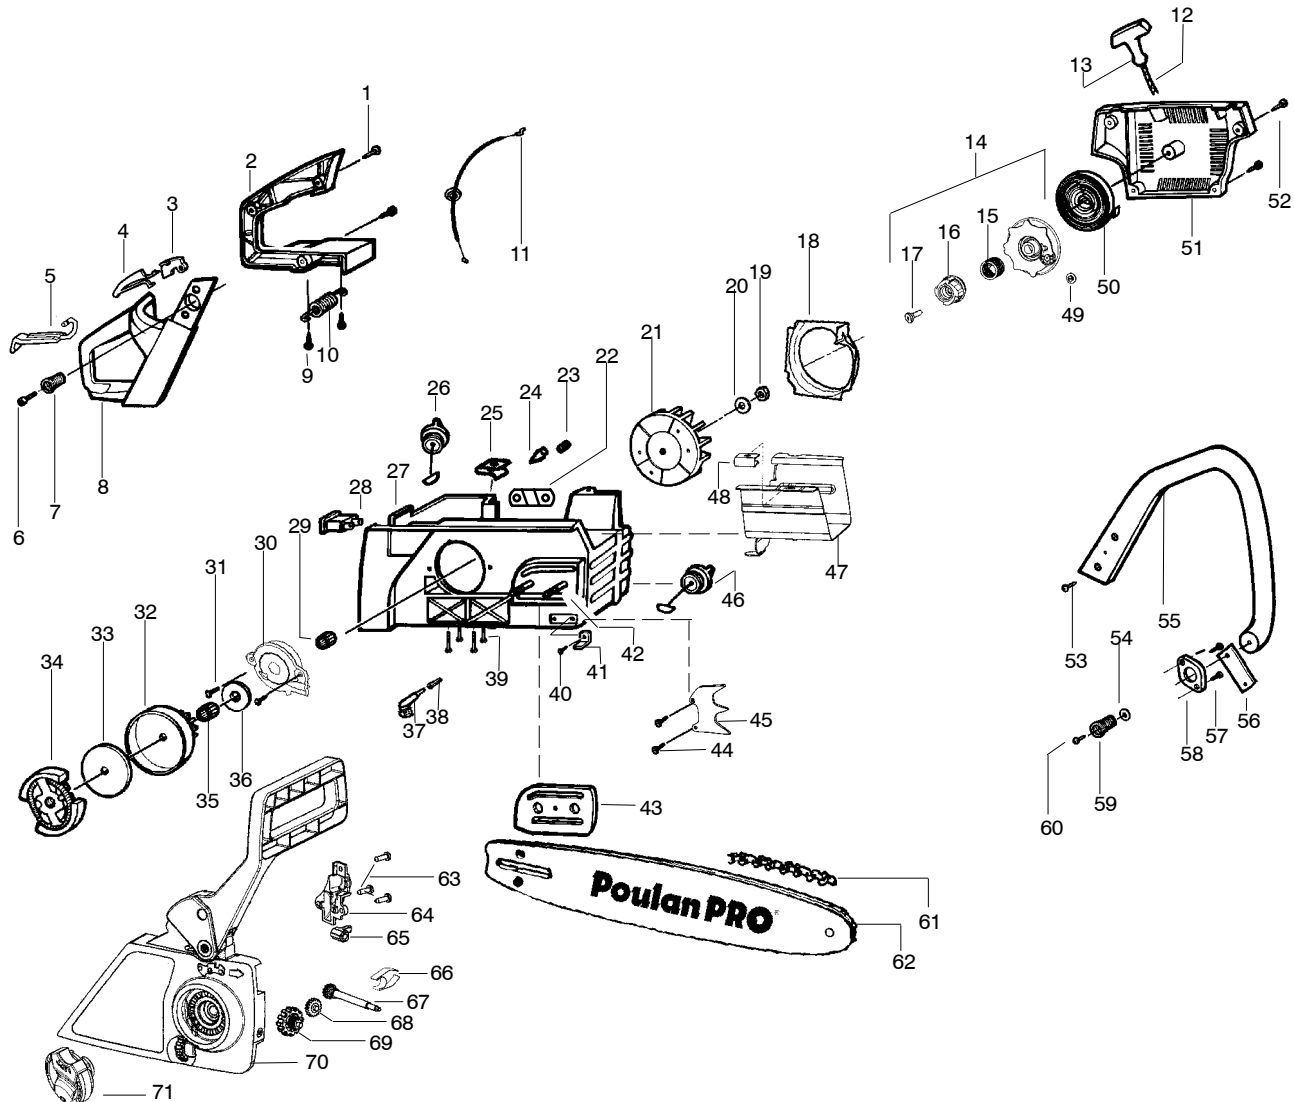

Ref.	Part No.	Description	Ref.	Part No.	Description	Ref.	Part No.	Description
1.	530015957	Screw	26.	530010845	Assy-Fuel Cap	49.	530016080	Screw
2.	530071272	Cover-Handle (kit)	27. ✓	530037514	Assy-Chassis (Incl. 22,23,24,26,42,46)	50.	530042095	Spring-Recoil
3.	530036097	Trigger-Throttle				51.	545008803	Housing-Fan
4.	530036098	Lockout-Throttle				52.	530015892	Screw
5.	530053443	Lever-Choke	28.	530069572	Kit-Switch	53.	530015814	Screw
6.	530015937	Screw	29.	530029833	Worm-Oil Pump	54.	530015158	Washer
7.	530038985	Spring-Isolator	30.	530014410	Assy.-Oil Pump	55.	530038327	Handle-Front
8.	530071272	Handle-Rear (kit)	31.	530015896	Screw	56.	530036113	Front Strap-AV
9.	530015906	Screw	32.	530069342	Kit-Clutch Drum (Incl. #35)	57.	530015775	Screw-Plate
10.	530038986	Spring-Isolator	33.	530015611	Washer-Clutch	58.	530036101	Plate-Isolator
11.	530038471	Assy-Throttle Cable (Incl. Grommet)	34.	530014949	Assy-Clutch	59.	530038985	Spring-Isolator
12.	530069232	Kit-Rope	35.	530032119	Bearing-Clutch	60.	530015984	Screw
13.	530056422	Handle-Starter	36.	530015907	Washer-Thrust	61.	530051383	Chain"- 18"
14.	530071966	Kit-Starter EPS (Incl. 15,16,17,49)	37.	545047801	Pickup-Oil	62.	530044694	Bar -18"
15.	530021180	Spring EPS	38.	530056533	Filter-Oil	63.	530016064	Screw
16.	530059677	Hub-Starter EPS	39.	530016037	Screw	64.	545051201	Cover-Gear
17.	530021179	Screw-Shoulder	40.	530015814	Screw	65.	545060501	Pin-Bar Adjust
18.	530047667	Plate-Baffle Fan	41.	530029850	Chain Catcher	66.	545149301	Clip-Spring
19.	530016134	Nut-Flywheel	42.	530015877	Bar Bolt	67.	545060401	Screw-Adjuster
20.	530015127	Washer-Flywheel	43.	530047855	Bar Plate	68.	545060201	Gear-Idler
21.	530059637	Assy-Flywheel	44.	530016439	Screw	69.	545090501	Wheel-Gear Adjust
22.	530036043	Plate-Support (Bar Stud)	45.	530014381	Kit-Spike Assy (incl#44)	70. ✓	545081874	Kit-ChainBrake Assy. (Incl. knob)
23.	530029868	Plug-Vent	46.	530057236	Assy-Oil Cap	71. ✓	545081875	Kit - EZT Knob
24.	530026119	Valve-Check	47.	530055406	Shield-Heat			
25.	530015922	Nut-Speed	48.	530055322	Clip-"U"			

✓ = NEW PART NUMBER FOR THIS IPL

* = REFER TO THE SERVICE REFERENCE INDICATED FOR MORE INFORMATION. (LOCATED AT END OF IPL)