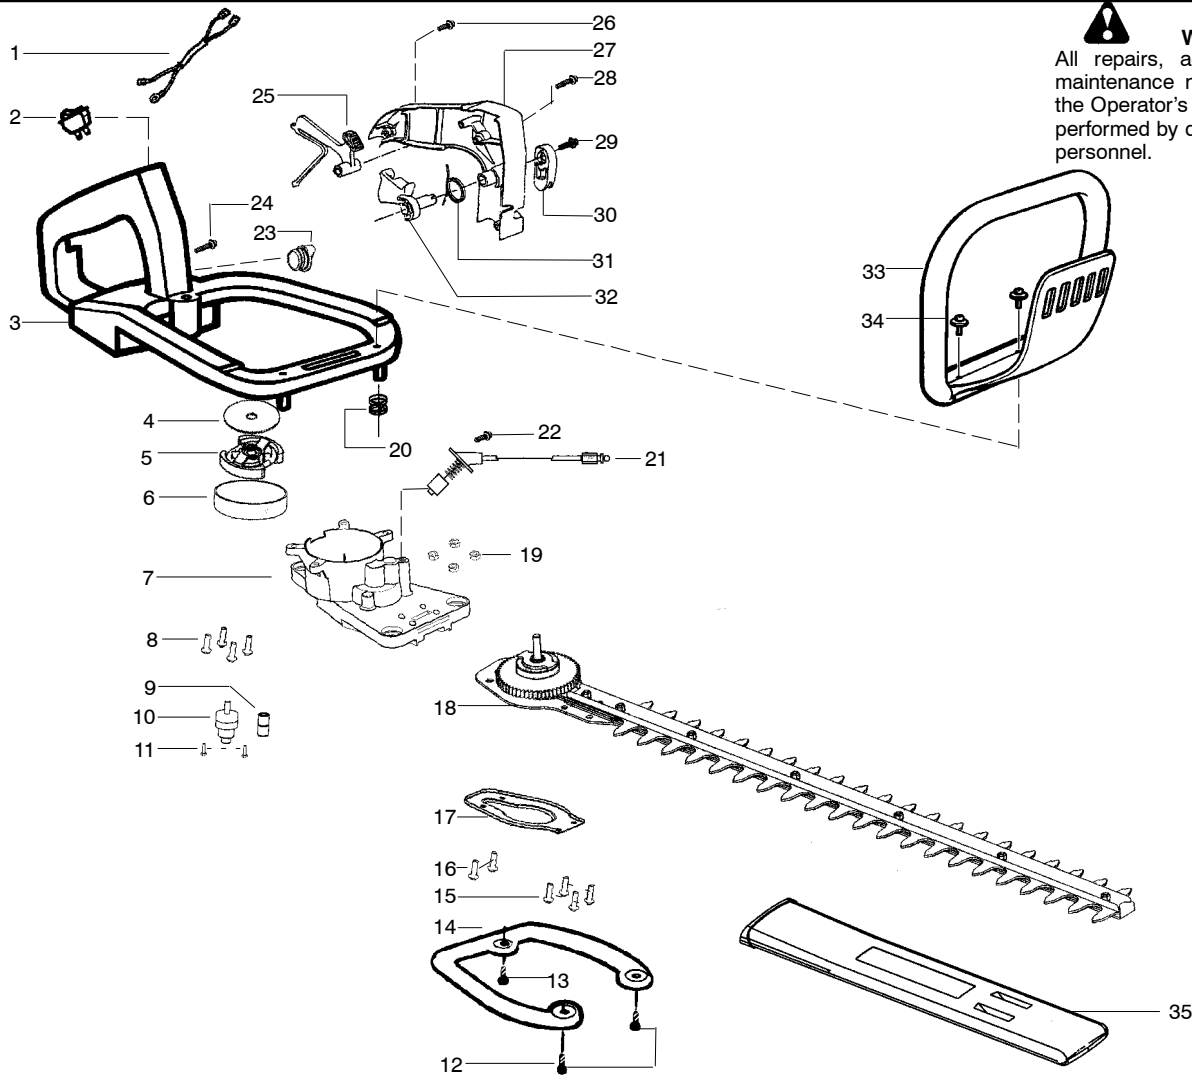

✓ = NEW PART NUMBER FOR THIS IPL * = REFER TO THE SERVICE REFERENCE INDICATED FOR MORE INFORMATION. (LOCATED AT END OF IPL)
● = THESE PARTS ARE ILLUSTRATED FOR CLARITY. ORDER COMPLETE ASSEMBLY.

Note: Illustration may differ from actual model due to design changes

⚠ WARNING
All repairs, adjustments and maintenance not described in the Operator's Manual must be performed by qualified service personnel.

Ref.	Part No.	Description	Ref.	Part No.	Description
1.	530054133	Assy-Leadwire/Switch (Incl.#2)	25.	530059104	Lockout-Throttle
2.	530029954	Switch-Ignition	26.	530015934	Screw
3.	530071656	Assy-Rear Handle & Tank	27.	545008001	Kit-Handle Cover
4.	530015611	Washer-Clutch	28.	530015940	Screw
5.	530071803	Kit-Clutch Assy.	29.	530015775	Screw
6.	530150583	Assy-Drum	30.	530057818	Lever-Trigger
7.	545081707	Kit-Gear Box (incl.# 9,10,11,15,16)	31.	530036123	Spring-Trigger
8.	530015886	Screw	32.	530053884	Trigger
9.	530016013	Bearing-Gear	33.	530094992	Handle-Front
10.	530096258	Assy-Pinion	34.	530015955	Screw
11.	530015805	Screw	35.	530031193	Scabbard-Blade
12.	530015934	Screw			
13.	530015849	Screw			
14.	530036046	Plate-Isolator			
15.	530016472	Screw			
16.	530015940	Screw			
17.	530029916	Cover-Gear Box Plate			
18.	545081839	Kit-Blade Assy.			
19.	545009101	Nut			
20.	530029946	Spring			
21.	530057819	Assy - Cable			
22.	530015934	Screw			
23.	530014871	Assy-Fuel Cap			
24.	530016406	Screw			

⚡ = NEW PART NUMBER FOR THIS IPL ★ = REFER TO THE SERVICE REFERENCE INDICATED FOR MORE INFORMATION. (LOCATED AT END OF IPL)