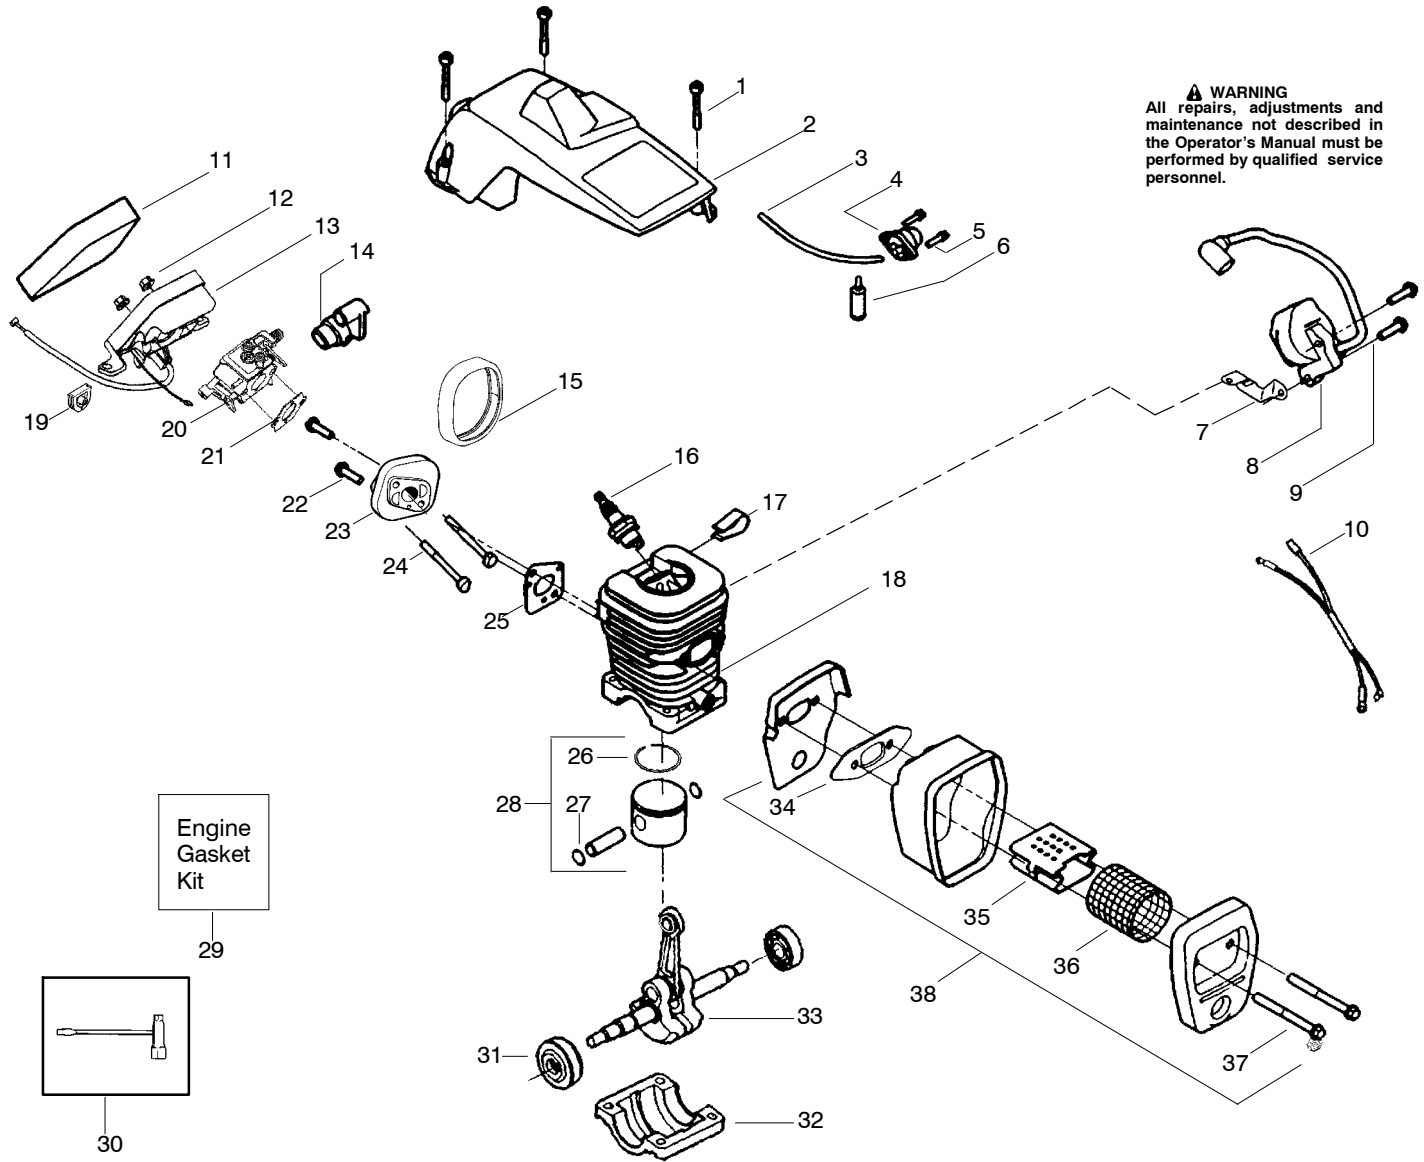

⚠ WARNING
All repairs, adjustments and maintenance not described in the Operator's Manual must be performed by qualified service personnel.

Ref.	Part No.	Description	Ref.	Part No.	Description	Ref.	Part No.	Description
1.	530016153	Screw	18.	530012550	Cylinder	32.	530037935	Cap - Crankcase
2.	530059875	Shield - Cylinder	19.	530047631	Grommet - Throttle Cable	33.	530047062	Assy - Crankshaft
3.	530069247	Kit - Fuel Line (Small)	20.	---	Kit - Carburetor	34.	530036103	Screen - Spark
4.	530071835	Kit - Air Purge (Incl. #5)		530071820	Zama (W-20)	35.	530037813	Diffuser - Muffler
5.	530015780	Screw		530071821	Walbro (WT-662)	36.	530069608	Gasket - Muffler (kit)
6.	530095646	Assy - Fuel Pick-up	21.	530069608	Gasket - Carb. (kit)	37.	530016132	Bolt - Muffler
7.	530047442	Strap - Ground	22.	530016386	Screw	38.	530047207	Assy - Muffler (Incl. 34-37)
8.	530039198	Ignition Module	23.	530049700	Carb. Adapter			Not Shown
9.	530015814	Screw	24.	530016187	Screw			
10.	530057475	Assy - Wire Harness	25.	530069608	Gasket - Adaptor (kit)			
11.	530037793	Foam - Air Filter	26.	530038729	Ring - Piston			
12.	530016101	Nut	27.	530015697	Retainer - Piston Pin			
13.	530057702	Assy - Air Box	28.	530071408	Kit - Piston (Incl. 26 & 27)			
14.	530035526	Grommet - Carb Adjust	29.	530069608	Kit - Engine Gasket (Incl. 21, 25 & 34)			
15.	530054144	Seal - Carb Adapter	30.	530031135	Scrench		545123689	Manual - Operator
16.	952030150	Spark Plug (RCJ-7Y)	31.	530056363	Assy - Seal & Bearing		545003016	Decal - Warning
17.	530016136	Clip - High Tension Lead						

✓ = NEW PART NUMBER FOR THIS IPL

* = REFER TO THE SERVICE REFERENCE INDICATED FOR MORE INFORMATION. (LOCATED AT END OF IPL)