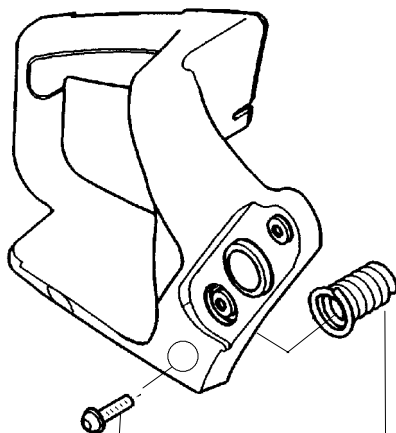

PARTS LIST NO. 530165045		Poulan® PARTS LIST	CHAIN SAW MODEL(S) 2050 AV WT (Aust.)	
DATE 6/01/07	Replaces 530165045- 3/07/07		Note: Illustration may differ from actual model due to design changes	PAGE NO. 3

★★★★★ **Service Reference** ★★★★★

Note: Due to product improvements, your unit may have been built with or without the spring and screw shown below. If your unit does not have this spring and screw, no action is required. If your unit does have the spring and screw, please order the part numbers listed below.

530015814
Screw

530053274
Assy-Isolator Spring