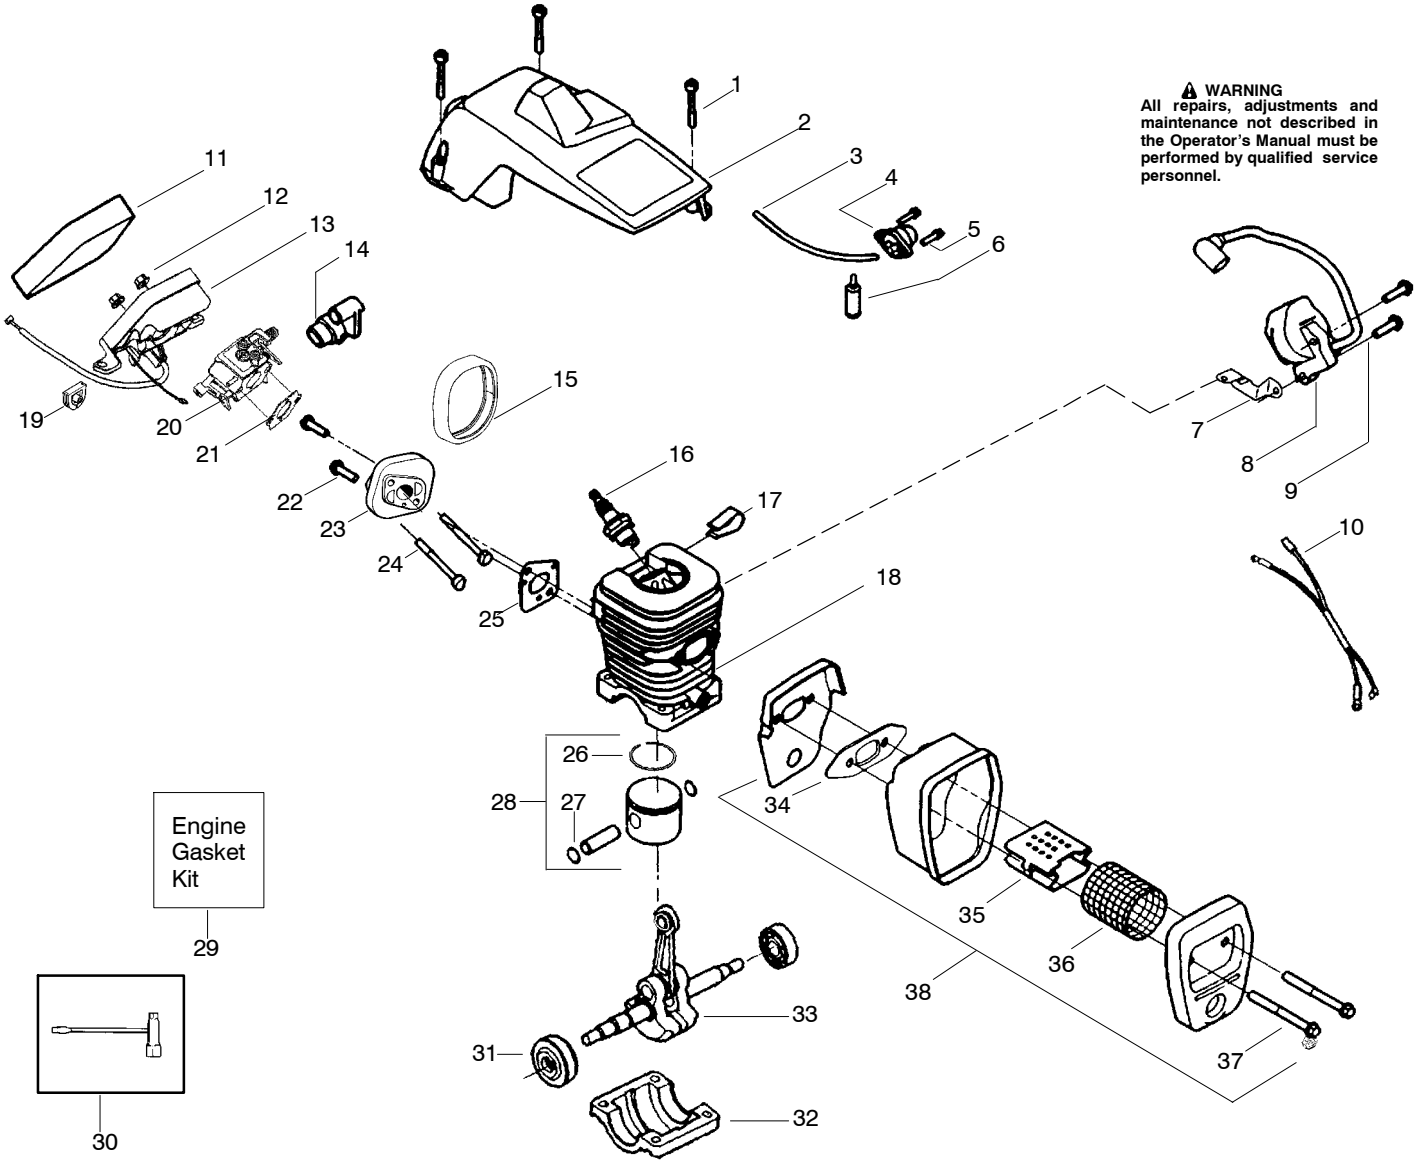

Ref.	Part No.	Description	Ref.	Part No.	Description	Ref.	Part No.	Description
1.	530016153	Screw	18.	530012550	Cylinder	32.	530037935	Cap - Crankcase
2.	530059875	Shield - Cylinder	19.	530047631	Grommet - Throttle Cable	33.	530047062	Assy - Crankshaft
3.	530069247	Kit - Fuel Line (Small)	20.	---	Kit - Carburetor	34.	530036103	Screen - Spark
4.	530071835	Kit - Air Purge (Incl. #5)		530071820	Zama (W-20)	35.	530037813	Diffuser - Muffler
5.	530015780	Screw		530071821	Walbro (WT-662)	36.	530069608	Gasket - Muffler (kit)
6.	530095646	Assy - Fuel Pick-up	21.	530069608	Gasket - Carb. (kit)	37.	530016132	Bolt - Muffler
7.	530047442	Strap - Ground	22.	530016386	Screw	38.	530047207	Assy - Muffler (Incl. 34-37)
8.	530039198	Ignition Module	23.	530049700	Carb. Adapter			Not Shown
9.	530015814	Screw	24.	530016187	Screw			
10.	530057475	Assy - Wire Harness	25.	530069608	Gasket - Adaptor (kit)			
11.	530037793	Foam - Air Filter	26.	530038729	Ring - Piston			
12.	530016101	Nut	27.	530015697	Retainer - Piston Pin			
13.	530057702	Assy - Air Box	28.	530071408	Kit - Piston (Incl. 26 & 27)			
14.	530035526	Grommet - Carb Adjust	29.	530069608	Kit - Engine Gasket (Incl. 21, 25 & 34)			
15.	530054144	Seal - Carb Adapter	30.	530031135	Scrench		545123689	Manual - Operator
16.	952030150	Spark Plug (RCJ-7Y)	31.	530056363	Assy - Seal & Bearing		545003016	Decal - Warning
17.	530016136	Clip - High Tension Lead						

✓ = NEW PART NUMBER FOR THIS IPL

* = REFER TO THE SERVICE REFERENCE INDICATED FOR MORE INFORMATION. (LOCATED AT END OF IPL)