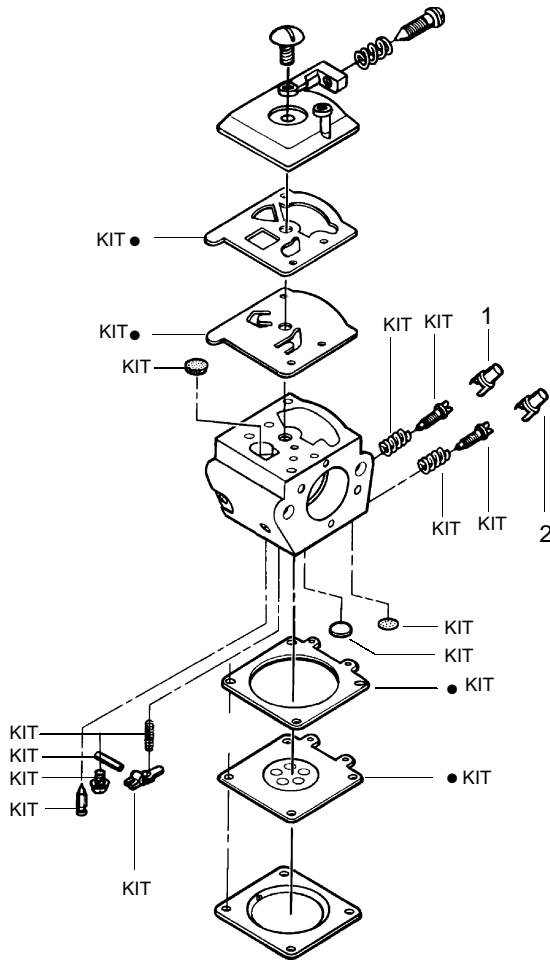

Carburetor Assembly – WT324 – #530069703

⚠ WARNING
All repairs, adjustments and maintenance not described in the Operator's Manual must be performed by qualified service personnel.

Carb.
Repair
Kit

Gasket/
Dia.
Kit

3

4

Ref.	Part No.	Description
1.	530038318	Limiter Cap–High
2.	530038317	Limiter Cap–Low
3.	530069826	Carburetor Repair Kit (KIT= Indicates Contents)
4.	530069844	Gasket Diaphragm Kit (● Indicates Contents)