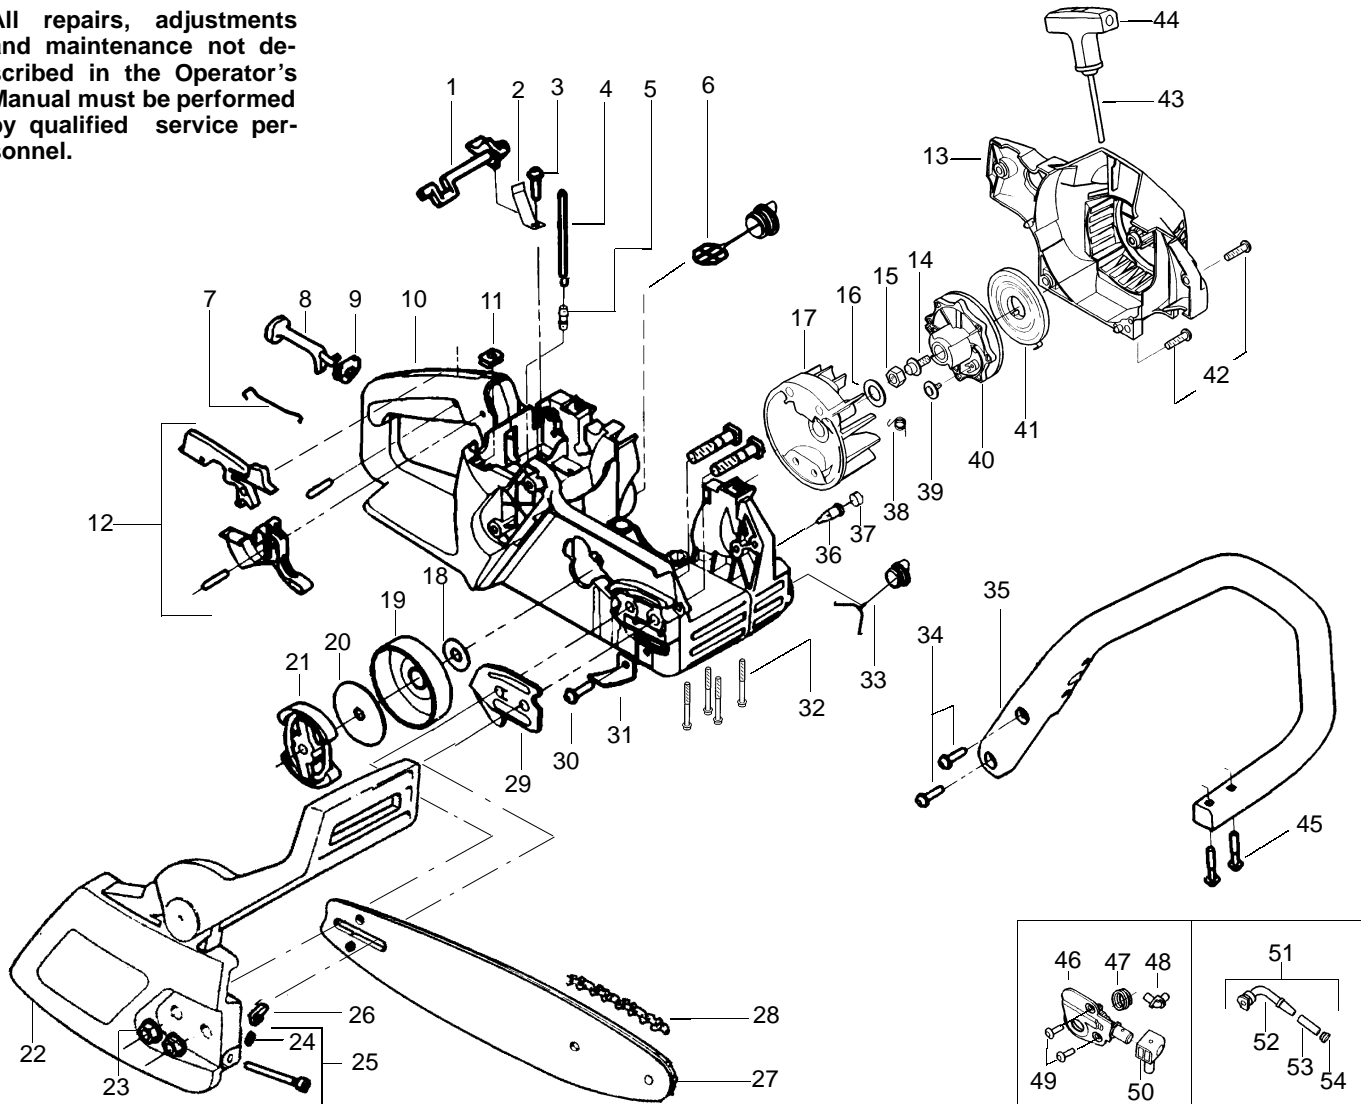

PARTS LIST NO. 530086987		POULAN® PARTS LIST	CHAIN SAW MODEL(S) 2150-Russia
DATE 2/07/02	NEW		PAGE NO. 1
Note: Illustration may differ from actual model due to design changes			

⚠ WARNING

All repairs, adjustments and maintenance not described in the Operator's Manual must be performed by qualified service personnel.

Ref.	Part No.	Description	Ref.	Part No.	Description	Ref.	Part No.	Description
1.	530038227	Lever-Switch (Includes Pin)	21.	530014949	Assy. - Clutch	42.	530015892	Screw.
2.	530016149	Spring-Switch	22.	530054735	Assy-Chain Brake	43.	530069232	Kit-Rope
3.	530015775	Screw	23.	530015917	Nut-Bar Mounting	44.	530037485	Handle-Starter
4.	530069216	Kit-Fuel Line (Large)	24.	530038593	Retainer-Bar Adjust	45.	530015940	Screw
5.	530023877	Fitting	25.	530069611	Kit-Bar Adjust (incl.24,26)	46.	530071259	Kit-Oil Pump (incl 47,48,50)
6.	530047192	Assy-Fuel Cap	26.	530015826	Pin-Bar Adjust	47.	530037820	Gear-Worm Spring
7.	530037809	Wire-Throttle	27.	952044370	Bar-16"	48.	530049477	Elbow-Oil Pickup
8.	530047989	Lever-Choke	28.	952051211	Chain-16"	49.	530016064	Screw
9.	530038406	Grommet-Choke Knob	29.	530038238	Plate-Bar Mounting	50.	530019206	Seal Block
10.	530047832	Assy-Chassis	30.	530015814	Screw	51.	530047663	Assy-Oil-Pickup (Incl. 52, 53 & 54)
11.	530015922	Nut-Speed	31.	530029850	Chain Catcher	52.	530038373	Pickup-Oiler
12.	530071305	Kit-Trigger & Lockout	32.	530016132	Screw	53.	530037821	Filter-Oil
13.	530049334	Housing-Fan	33.	530010846	Assy-Oil Cap	54.	530030189	Plug-Oil Filter
14.	530015920	Screw	34.	530015814	Screw			
15.	530016134	Nut-Flywheel	35.	530037799	Handle-Front			
16.	530015127	Washer-Flywheel	36.	530026119	Valve-Check			
17.	530039209	Assy-Flywheel	37.	530038264	Plug - Bronze Vent			
18.	530015907	Washer - Thrust	38.	530023817	Spring - Starter Dog			
19.	530047061	Assy-Drum W/brg.	39.	530016080	Screw			
20.	530015611	Washer-Clutch	40.	530037817	Pulley-Starter			
			41.	530027531	Spring-Starter			