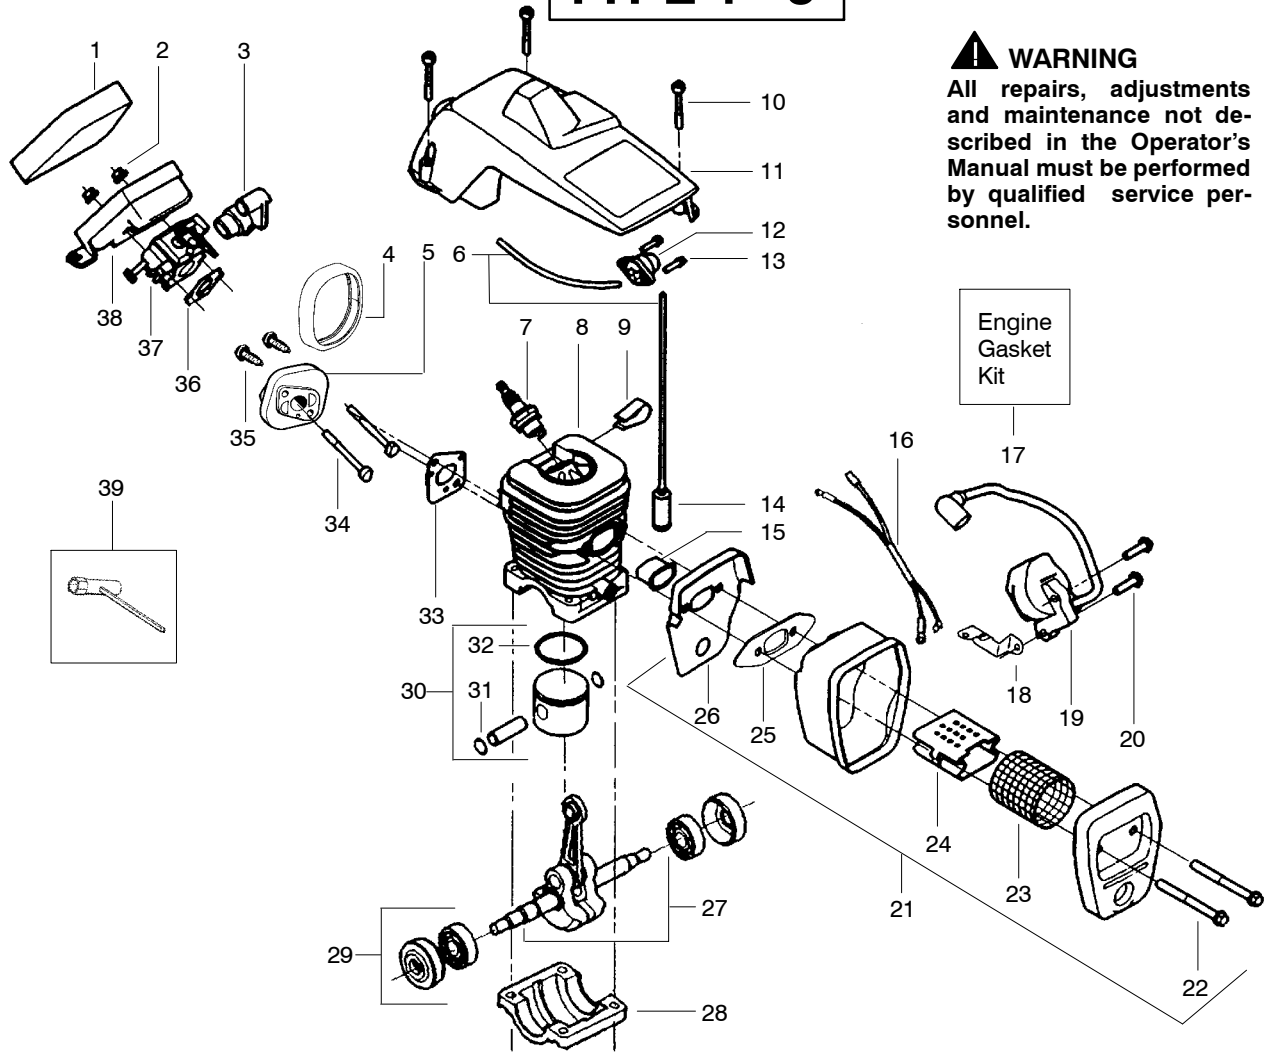

PARTS LIST NO. 530086987		Poulan® PARTS LIST	CHAIN SAW MODEL(S) 2150–Russia	
DATE 8/02/07	Replaces 530086987 – 3/06/07		NOTE: Illustration may differ from actual model due to design changes	PAGE NO. 3

TYPE 1–5

⚠ WARNING
All repairs, adjustments and maintenance not described in the Operator's Manual must be performed by qualified service personnel.

Ref.	Part No.	Description	Ref.	Part No.	Description	Ref.	Part No.	Description
1.	530037793	Foam–Air Filter	17.	530069608	Kit–Engine Gasket (Incl. 25, 33 & 36)	31.	530015697	Retainer–Piston Pin
2.	530016101	Nut	18.	530047442	Strap–Ground	32.	530029805	Ring – Piston
3.	530035526	Grommet–Carb Adjust	19.	530039198	Module–Ignition	33.	530069608	Gasket–Carb. Adap.(kit)
4.	530054144	Seal–Carb Adapter	20.	530015814	Screw	34.	530016187	Screw
5.	530049700	Carb. Adapter	21.	530047207	Assy–Muffler (Incl. 22–26)	35.	530016386	Screw
6.	530069247	Kit–Fuel Line (Small)	22.	530016132	Screw	36.	530069608	Gasket – Carburetor(kit)
7.	Champion	Spark Plug (RCJ–7Y)	23.	530036103	Screen–Spark	37.	---	Kit–Carburetor (WT–324)
8.	530069606	Kit–Cylinder	24.	530037813	Diffuser–Muffler		530069703	(WT–624)
9.	530016136	Clip–High Tension Lead	25.	530069608	Gasket–Muffler (kit)	38.	530037804	Housing–Air Filter
10.	530016153	Screw	26.	530049870	Backplate–Muffler	39.	530031163	Wrench – Bar
11.	530071310	Shield–Cylinder	27.	530047062	Assy. – Crankshaft			Not Shown
12.	530047213	Assy–Air Purge	28.	530037935	Cap–Crankcase		530163649	Operator Manual
13.	530015780	Screw	29.	530056363	Assy.–Seal & Bearing		530038257	Decal Warning
14.	530095646	Assy–Fuel Pick–up	30.	530069604	Kit–Piston(Incl. 31 & 32)		530038486	Decal Stop
15.	530037652	Insulator–Heat						
16.	530052296	Assy. – Wire Harness						

✓ = NEW PART NUMBER FOR THIS IPL   * = REFER TO THE SERVICE REFERENCE INDICATED FOR MORE INFORMATION. (LOCATED AT END OF IPL)
● = THESE PARTS ARE ILLUSTRATED FOR CLARITY. ORDER COMPLETE ASSEMBLY.