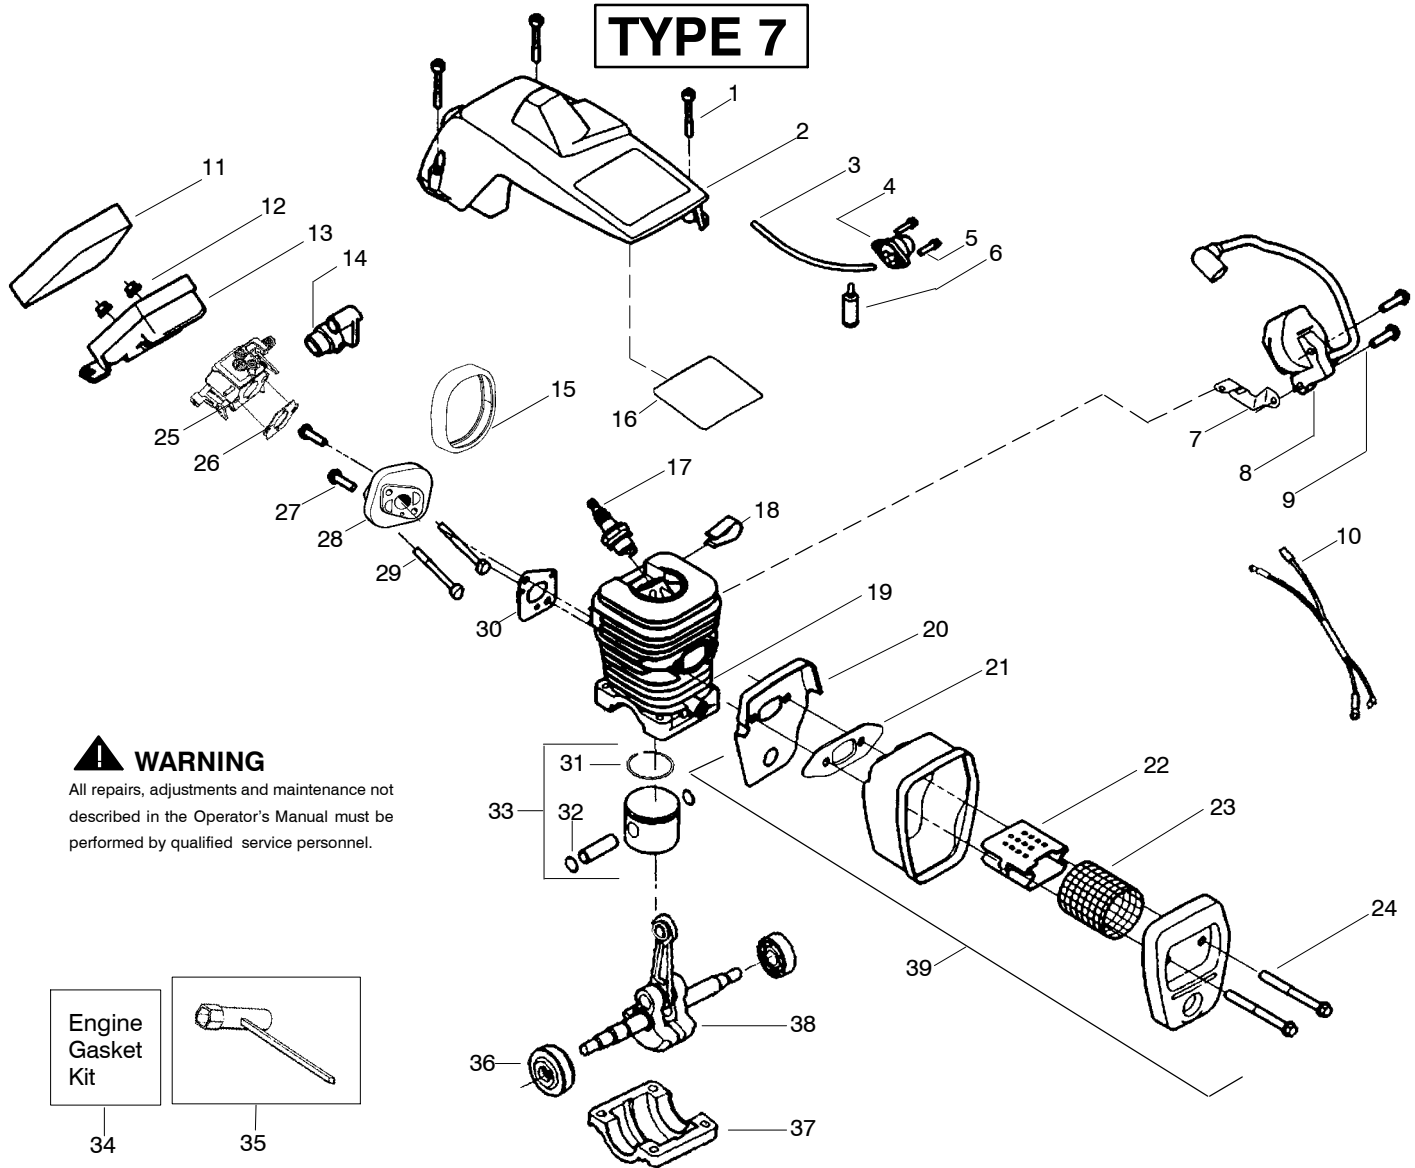

WARNING

All repairs, adjustments and maintenance not described in the Operator's Manual must be performed by qualified service personnel.

Ref.	Part No.	Description	Ref.	Part No.	Description	Ref.	Part No.	Description
1.	530016153	Screw	19.	530012550	Cylinder	35.	530031163	Bar Wrench
2.	530055637	Assy–Cylinder Shield (includes # 16)	20.	530049870	Backplate–Muffler	36.	530056363	Assy–Seal & Bearing
3.	530069247	Kit–Fuel Line (Small)	21.	530069608	Gasket–Muffler(kit)	37.	530037935	Cap–Crankcase
4.	530071835	Kit–Purge Bulb (Incl. #5)	22.	530037813	Diffuser–Muffler	38.	530047062	Assy–Crankshaft
5.	530015780	Screw	23.	530036103	Screen–Spark	39.	530047207	Assy–Muffler (Incl. 20–24)
6.	530095646	Assy–Fuel Pick–up	24.	530016132	Bolt–Muffler			
7.	530047442	Strap–Ground	25.	---	Kit–Carburetor			
8.	530039198	Ignition Module		530071820	Zama (W–20)			Not Shown
9.	530015814	Screw		530071821	Walbro (WT–662)			
10.	530052296	Assy–Wire Harness	26.	530069608	Gasket–Carb. (kit)		530164603	Manual–North America
11.	530037793	Foam–Air Filter	27.	530016386	Screw		545123745	Manual–Non–CE Euro I
12.	530016101	Nut	28.	530049700	Carb. Adapter		545123746	Manual–Non–CE(Russia)
13.	530057480	Assy–Air Box	29.	530016187	Screw		530057757	Decal–Warning
14.	530035526	Grommet–Carb Adjust	30.	530069608	Gasket– Adaptor(kit)		530059229	Decal–Start Inst.
15.	530054144	Seal–Carb Adapter	31.	530038729	Ring–Piston		545003001	Decal–Warning(Russia)
16.	530055698	Reflector–Heat	32.	530015697	Retainer–Piston Pin			
17.	952030150	Spark Plug (RCJ–7Y)	33.	530071408	Kit–Piston (Incl. 31 & 32)			
18.	530016136	Clip–High Tension Lead	34.	530069608	Kit–Engine Gasket (Incl. 21, 26 & 30)			

✓ = NEW PART NUMBER FOR THIS IPL

★ = REFER TO THE SERVICE REFERENCE INDICATED FOR MORE INFORMATION. (LOCATED AT END OF IPL)