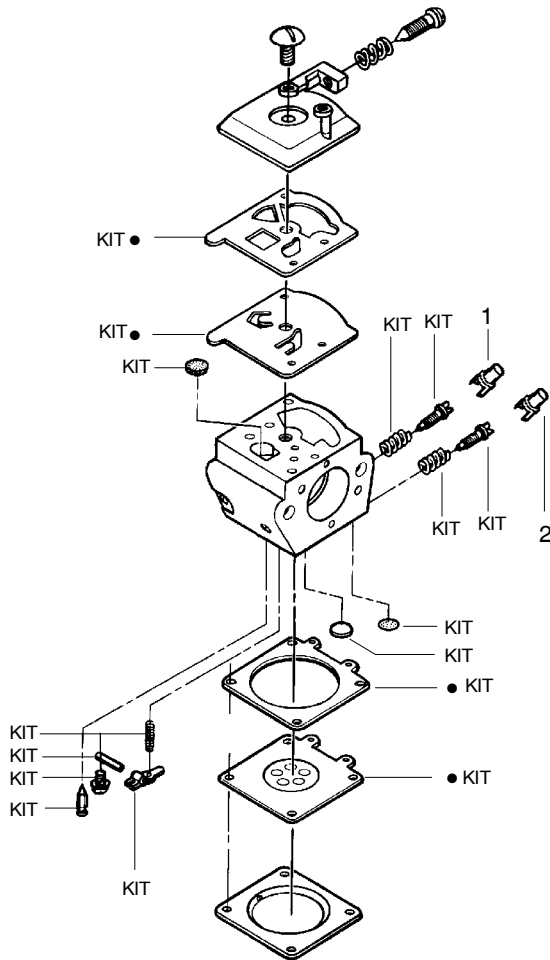

Carburetor Assembly – WT324 – #530069703

⚠ WARNING
All repairs, adjustments and maintenance not described in the Operator's Manual must be performed by qualified service personnel.

Ref.	Part No.	Description
1.	530038479	Limiter Cap – High
2.	530038478	Limiter Cap – Low
3.	530069826	Carburetor Repair Kit (KIT= Indicates Contents)
4.	530069844	Gasket Diaphragm Kit (● Indicates Contents)

Kit - Carburetor Assembly No. 530071620 - WT-624
Kit - Carburetor Assembly No. 530071820 - W-20
Kit - Carburetor Assembly No. 530071821 - WT-662

Note: No Repair kits are available for these carburetors

✓ = NEW PART NUMBER FOR THIS IPL   ★ = REFER TO THE SERVICE REFERENCE INDICATED FOR MORE INFORMATION. (LOCATED AT END OF IPL)
● = THESE PARTS ARE ILLUSTRATED FOR CLARITY. ORDER COMPLETE ASSEMBLY.