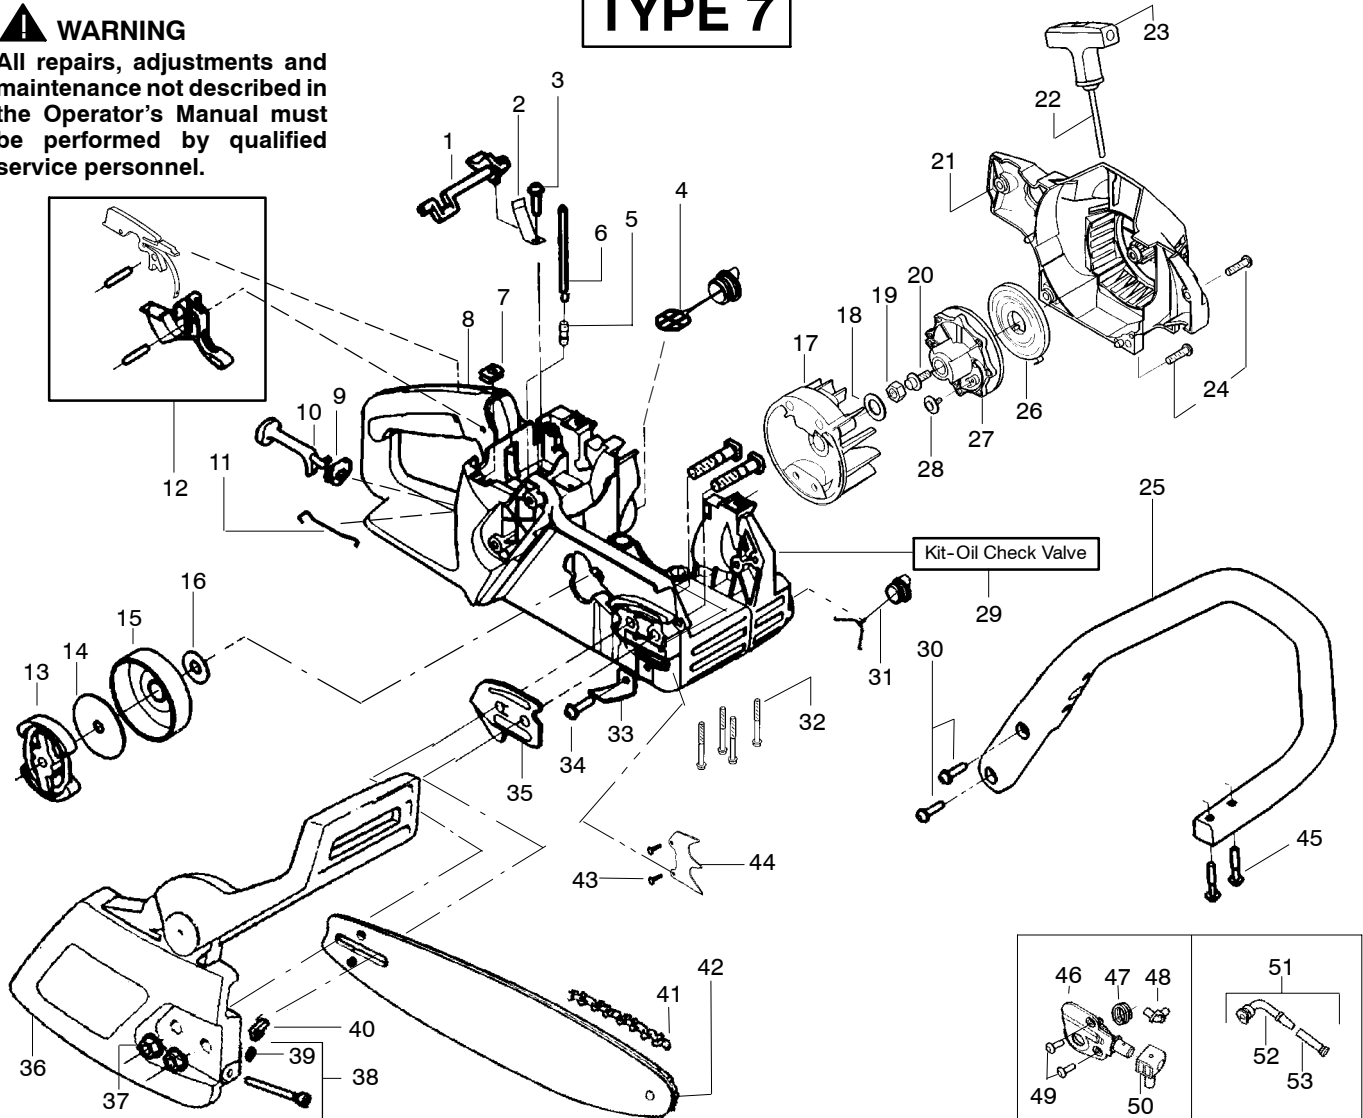

Ref.	Part No.	Description	Ref.	Part No.	Description	Ref.	Part No.	Description
1.	530038227	Lever-Switch (Includes Pin)	20.	530015920	Screw	40.	530015826	Pin-Bar Adjust
2.	530016149	Spring-Switch	21.	530049334	Housing-Fan	41.	952051211	Chain- 16"
3.	530015775	Screw	22.	530069232	Kit-Rope	42.	530044692	Bar - 16"
4.	530047192	Assy-Fuel Cap	23.	530056402	Handle-Starter	43.	530016439	Screw
5.	530023877	Fitting	24.	530015892	Screw	44.	530014381	Kit-Spike (Incl. 43)
6.	530069216	Kit-Fuel Line (Large)	25.	530059172	Handle-Front	45.	530015940	Screw
7.	530015922	Nut-Speed	26.	530027531	Spring-Starter	46.	530071259	Kit-Oil Pump (incl 47,48,50)
8.	---	Assy-Chassis	27.	530037817	Pulley-Starter	47.	530037820	Gear-Worm Spring
	530058909	Green	28.	530016080	Screw	48.	530049477	Elbow-Oil Pickup
	530057470	Black	29.	530071666	Kit-Oil Check Valve	49.	530016064	Screw
9.	530049005	Grommet-Choke Knob	30.	530015814	Screw	50.	530019206	Seal Block
10.	530047989	Lever-Choke	31.	530057236	Assy-Oil Cap	51.	530047663	Assy-Oil-Pickup (Incl. 52,53)
11.	530037809	Wire-Throttle	32.	530016132	Screw	52.	530038373	Pickup-Oiler
12.	530071832	Kit-Trigger & Lockout	33.	530029850	Chain Catcher	53.	530056533	Filter-Oil
13.	530014949	Clutch	34.	530015814	Screw			
14.	530015611	Washer-Clutch	35.	530038238	Plate-Bar Mounting			
15.	530047061	Assy-Drum W/brg.	36.	545139906	Assy-Chain Brake			
16.	530015907	Washer - Thrust	37.	530015917	Nut-Bar Mounting			
17.	530047534	Assy-Flywheel	38.	530069611	Kit-Bar Adjust (incl. 39,40)			
18.	530015127	Washer-Flywheel	39.	530038593	Retainer-Bar Adjust			
19.	530016134	Nut-Flywheel						

✓ = NEW PART NUMBER FOR THIS IPL

★ = REFER TO THE SERVICE REFERENCE INDICATED FOR MORE INFORMATION. (LOCATED AT END OF IPL)

PARTS LIST NO. 530086987		Poulan® PARTS LIST	CHAIN SAW MODEL(S) 2150–Russia
DATE 8/02/07	Replaces 530086987 – 3/06/07		NOTE: Illustration may differ from actual model due to design changes