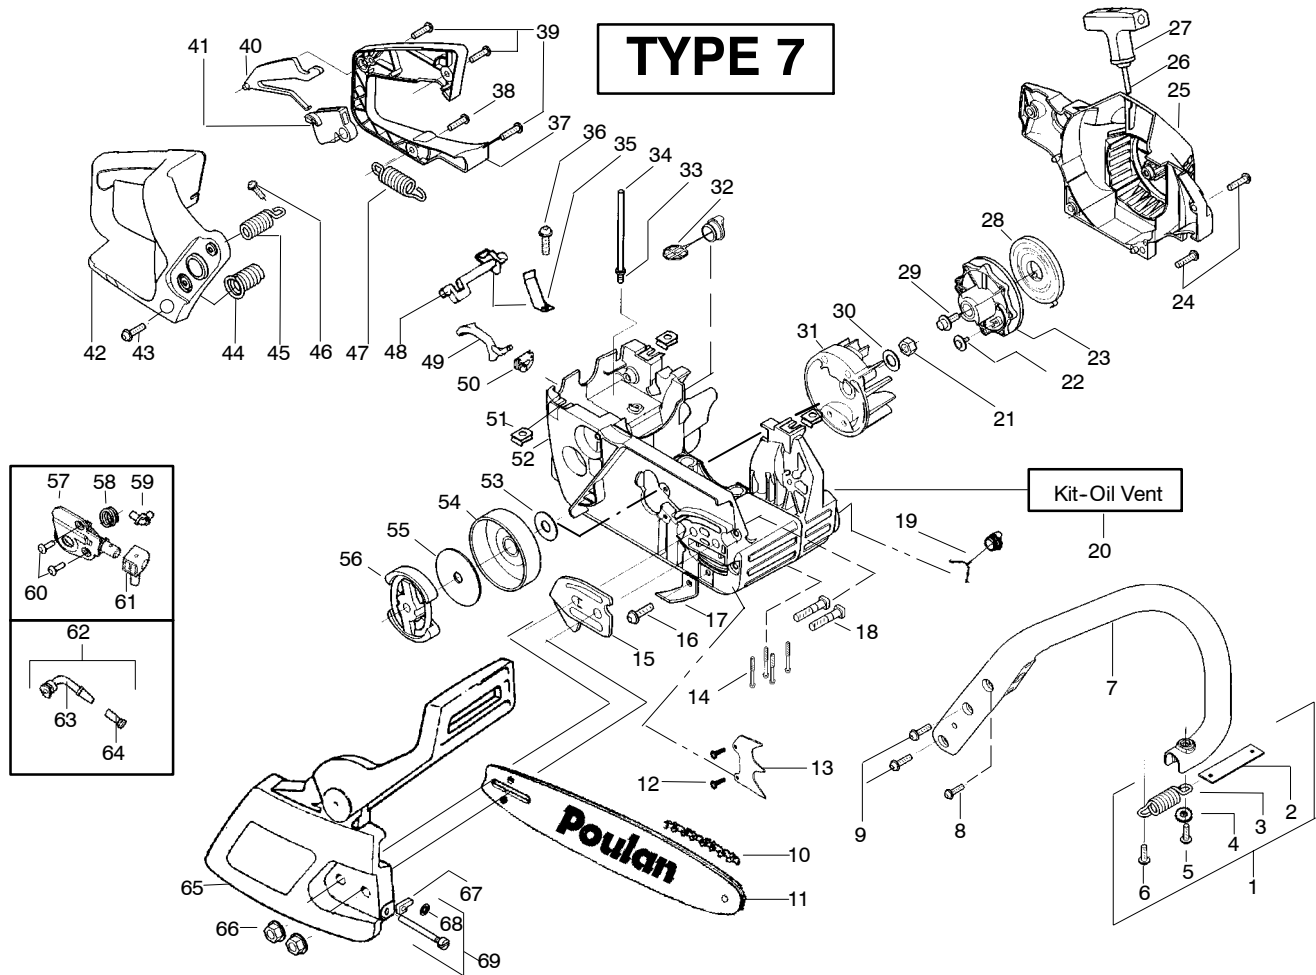

Ref.	Part No.	Description	Ref.	Part No.	Description	Ref.	Part No.	Description
1.	530059667	Assy.-Isolator	22.	530016080	Screw	51.	530015922	Nut-"U"-Type
2.	530047608	Limiter Strap	23.	530037817	Starter Pulley	52.	530071840	Kit-Chassis Assy. fuel lines and caps
3.	530059668	Spring-Isolator	24.	530015892	Screw	53.	530015907	Washer-Thrust
4.	530015158	Washer	25.	530049334	Housing-Fan	54.	530047061	Assy.-Clutch Drum w/bearing
5.	530016018	Screw	26.	530069232	Kit - Rope	55.	530015611	Washer-Clutch
6.	530015843	Screw	27.	530056402	Handle-Starter	56.	530014949	Assy. Clutch
7.	530047583	Front Handle	28.	530027531	Spring-Recoil	57.	530071259	Kit - Oil Pump (incl. 58,59,61)
8.	530015940	Screw	29.	530015920	Screw	58.	530037820	Gear-Worm Spring
9.	530015814	Screw	30.	530015127	Washer-Flywheel	59.	530049477	Elbow-Oil Pickup
10.	---	Chain	31.	530039187	Assy-Flywheel	60.	530016064	Screw
	952051209	14"	32.	530047192	Assy-Fuel Cap	61.	530019206	Seal Block
	952051211	16"	33.	530023877	Fitting-fuel line	62.	530047663	Assy-Oil Pick-up (Incl. 63,64)
	952051338	18"	34.	530069216	Kit-Fuel line (large)	63.	530038373	Pick-up Oiler
11.	---	Bar	35.	530016149	Spring-Switch	64.	530056533	Filter-Oil
	952044368	14"	36.	530015775	Screw	65.	530054735	Assy.-Chain Brake
	952044370	16"	37.	530047581	Cover-Rear Handle	66.	530015917	Nut-Bar Mounting
	952044418	18"	38.	530015886	Screw	67.	530015826	Pin-Bar Adjust
12.	530016439	Screw	39.	530015906	Screw	68.	530038593	Retainer
13.	530014381	Kit-Spike Assy. (Incl. #12)	40.	530036098	Throttle Lockout	69.	530069611	Kit-Bar Adjusting (incl. # 67,68)
14.	530016132	Screw	41.	530036097	Trigger-Throttle			
15.	530038238	Plate-Bar Mount.	42.	530047582	Handle - Rear			
16.	530015814	Screw	43.	*****	Screw			
17.	530029850	Chain Catcher	44.	*****	Assy Isolator-lower			
18.	530016133	Bolt-Bar	45.	530071958	Kit-Isolator (Upper)			
19.	530057236	Assy-Oil Cap	46.	530015875	Screw			
20.	530071666	Kit-Oil Vent	47.	530059668	Spring-Isolator			
21.	530016134	Nut-Flywheel	48.	530057473	Lever-Switch			
			49.	530057474	Lever-Choke			
			50.	530049005	Grommet-Knob			

✓ = NEW PART NUMBER FOR THIS IPL

★ = REFER TO THE SERVICE REFERENCE INDICATED FOR MORE INFORMATION. (LOCATED AT END OF IPL)