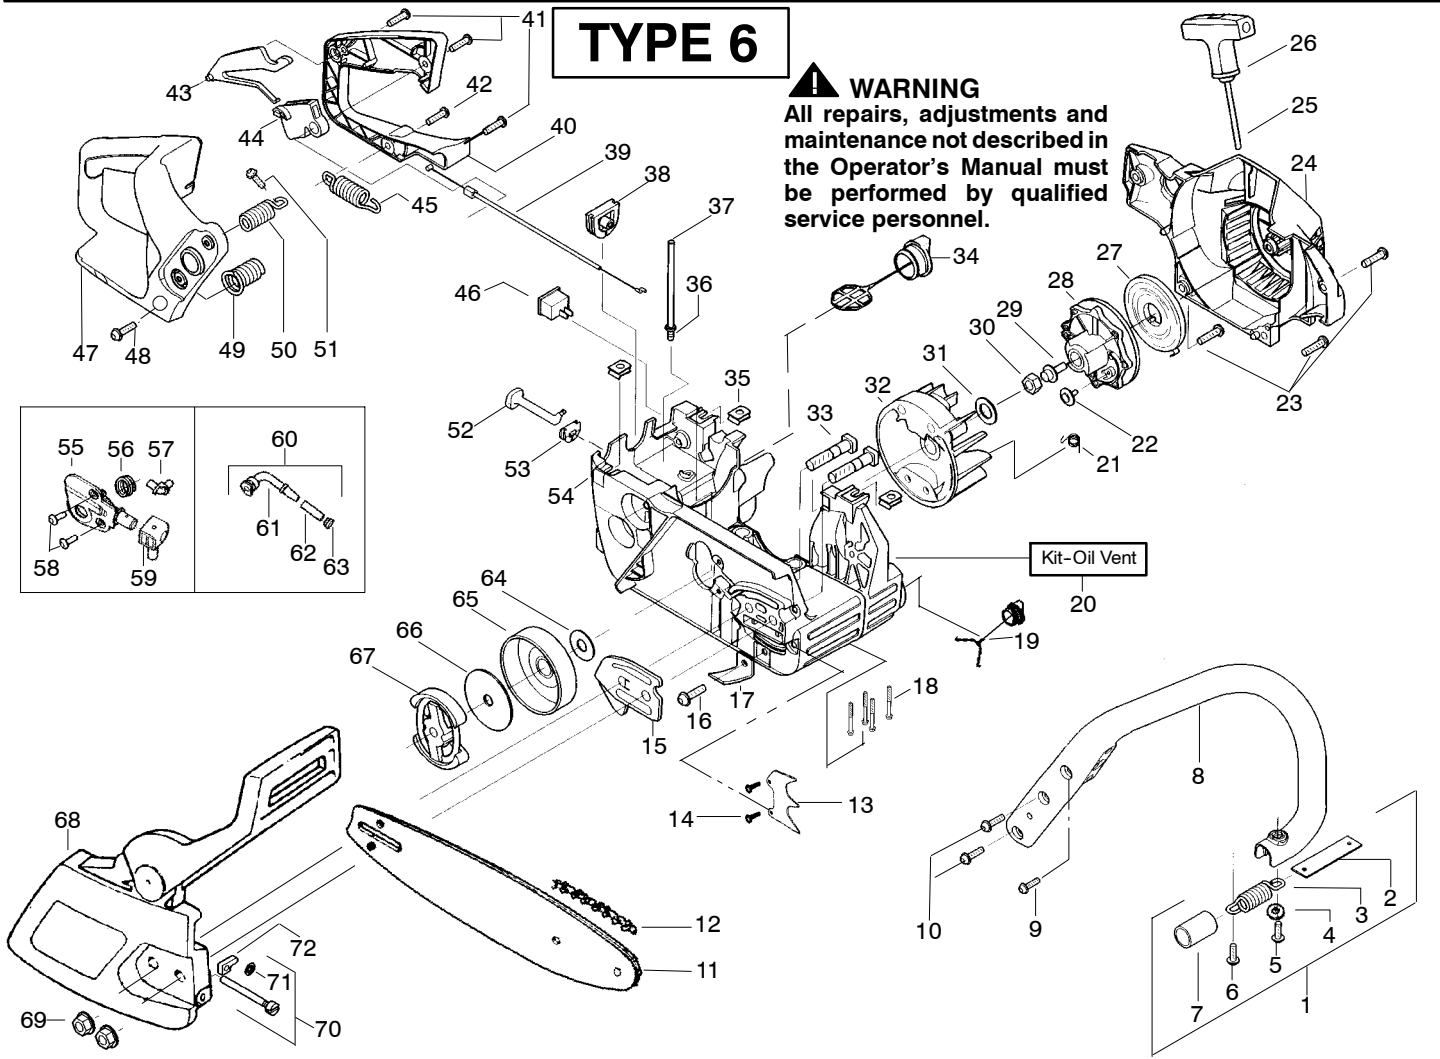

✓ = NEW PART NUMBER FOR THIS IPL

★ = REFER TO THE SERVICE REFERENCE INDICATED FOR MORE INFORMATION. (LOCATED AT END OF IPL)

= THESE PARTS ARE ILLUSTRATED FOR CLARITY. ORDER COMPLETE ASSEMBLY.

Ref.	Part No.	Description	Ref.	Part No.	Description	Ref.	Part No.	Description
1.	530047963	Assy.- Isolator	23.	530015892	Screw	50.	530071385	Kit- Isolator (Upper)
2.	530047608	Strap- Limiter	24.	530049334	Housing- Fan	51.	530015875	Screw
3.	530042082	Spring- Isolator	25.	530069232	Kit- Rope	52.	530047605	Knob- Choke
4.	530015123	Washer	26.	530037485	Handle- Starter	53.	530049005	Grommet- Knob
5.	530016018	Screw	27.	530027531	Spring- Recoil	54.	530056595	Assy- Chassis
6.	530015843	Screw	28.	530037817	Pulley- Starter	55.	530071259	Kit- Oil Pump (Incls. 56,57,59)
7.	530036142	Sleeve- AV Spring	29.	530015920	Screw	56.	530037820	Gear- Worm Spring
8.	530047583	Handle- Front	30.	530016134	Nut- Flywheel	57.	530049477	Elbow- Oil Pickup
9.	530015940	Screw	31.	530015127	Washer- Flywheel	58.	530016064	Screw
10.	530015814	Screw	32.	530039209	Assy- Flywheel	59.	530019206	Seal Block
11.	---	Bar	33.	530016133	Bolt- Bar	60.	530047663	Assy- Oil Pickup (Incl. 61 - 63)
	952044368	14"	34.	530047192	Assy- Fuel Cap	61.	530038373	Pick-up Oiler
	952044370	16"	35.	530015922	Nut- "U"- Type	62.	530037821	Filter- Oil
	952044418	18"	36.	530023877	Fitting- fuel line	63.	530030189	Plug- Oil Filter
12.	---	Chain	37.	530069216	Kit- Fuel line (large)	64.	530015907	Washer- Thrust
	952051209	14"	38.	530047631	Grommet- Cable	65.	530047061	Assy.- Clutch Drum w/bearing
	952051211	16"	39.	530047602	Cable- Throttle	66.	530015611	Washer- Clutch
	952051338	18"	40.	530047581	Cover- Rear Handle	67.	530014949	Assy. Clutch
13.	530014381	Kit- Spike Assy (incl. 14)	41.	530015906	Screw	68.	530054735	Assy- Chain Brake
14.	530015805	Screw	42.	530015886	Screw	69.	530015917	Nut- Bar Mounting
15.	530038238	Plate- Bar Mounting	43.	530036098	Lockout- Throttle	70.	530069611	Kit- Bar Adjust (incl. 71 & 72)
16.	530015814	Screw	44.	530036097	Trigger- Throttle	71.	530038593	Retainer- Bar Adjust
17.	530029850	Chain Catcher	45.	530042082	Spring	72.	530015826	Pin- Bar Adjust
18.	530016132	Screw	46.	530069572	Kit- Switch			
19.	530010846	Assy- Oil Cap	47.	530047582	Handle - Rear			
20.	530071666	Kit- Oil Vent	48.	530015814	Screw			
21.	530023817	Spring- Starter Dog	49.	530053274	Assy. Isolator - lower			
22.	530016080	Screw						