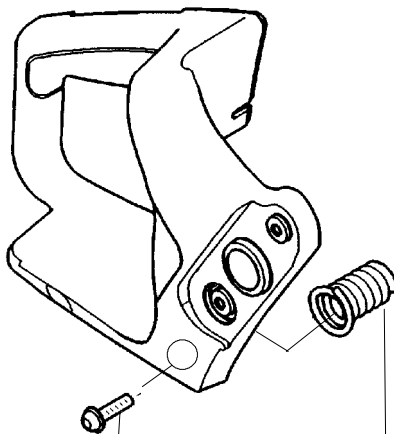

✓ = NEW PART NUMBER FOR THIS IPL ★ = REFER TO THE SERVICE REFERENCE INDICATED FOR MORE INFORMATION. (LOCATED AT END OF IPL)

PARTS LIST NO. 530083735		Poulan ® PARTS LIST	CHAIN SAW MODEL(S) 2250, 2450 & 2550 EXPORT
DATE 3/30/05	REPLACES 530083735-1/19/05		Note: Illustration may differ from actual model due to design changes

***** **Service Reference** *****

Note: Your chain saw may have either a one or two piece seal. Please note the two piece seal is no longer available.

Two Piece Seal

When you replace the one piece seal, or the two piece seal, order the **530054144** seal.

One Piece Seal

***** **Service Reference** *****

Note: Due to product improvements, your unit may have been built with or without the spring and screw shown below. If your unit does not have this spring and screw, no action is required. If your unit does have the spring and screw, please order the part numbers listed below.