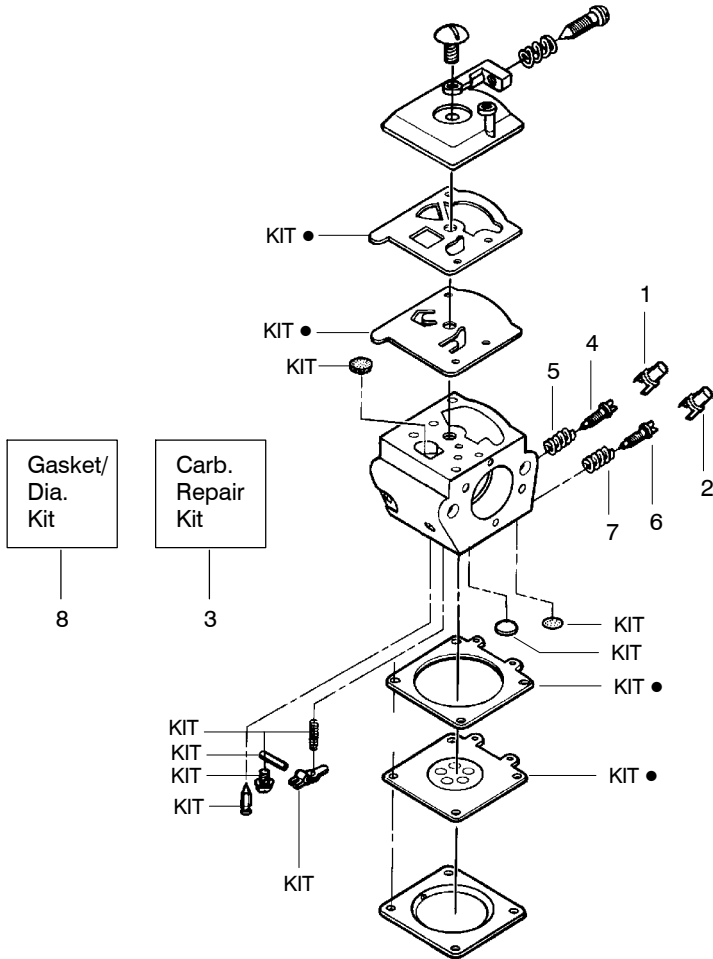

✓ = NEW PART NUMBER FOR THIS IPL

★ = REFER TO THE SERVICE REFERENCE INDICATED FOR MORE INFORMATION. (LOCATED AT END OF IPL)

Carburetor Assembly – WT-391 – #530069722

Ref.	Part No.	Description
1.	530038479	Limiter Cap – High
2.	530038478	Limiter Cap – Low
3.	530069826	Carburetor Repair Kit (KIT = Indicates Contents) & Includes Limiter Caps
4.	530035383	Needle – Low Speed
5.	530035293	Needle Spring – Low Speed
6.	530035384	Needle – High Speed
7.	530035295	Needle Spring – High Speed
8.	530069844	Gasket/Diaphragm Kit (• = Indicates Contents)