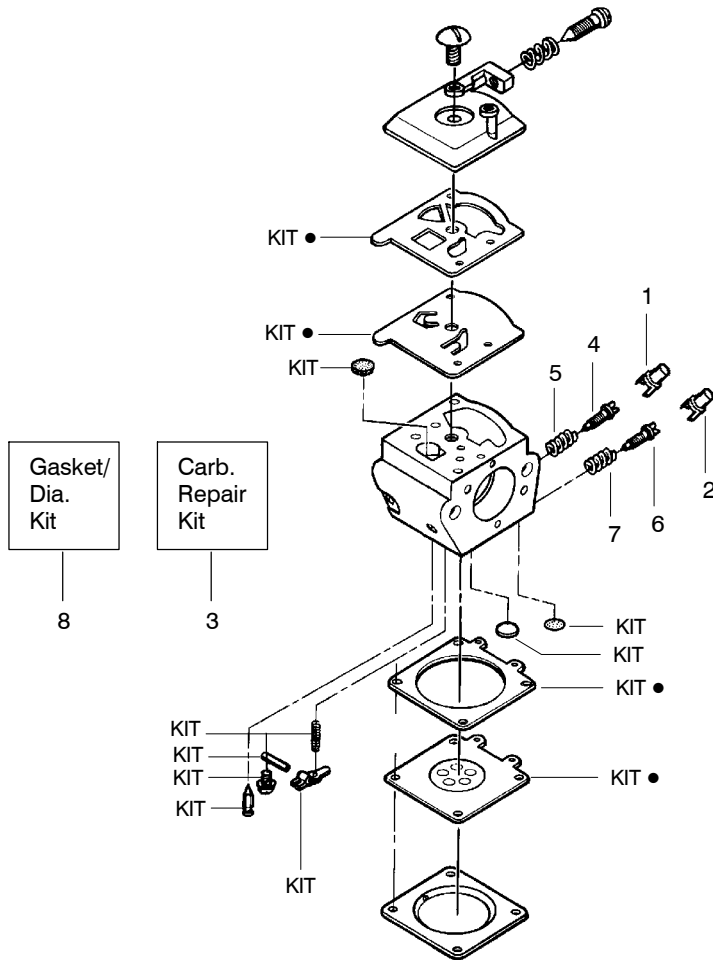

Carburetor Assembly – WT-391 – #530069722