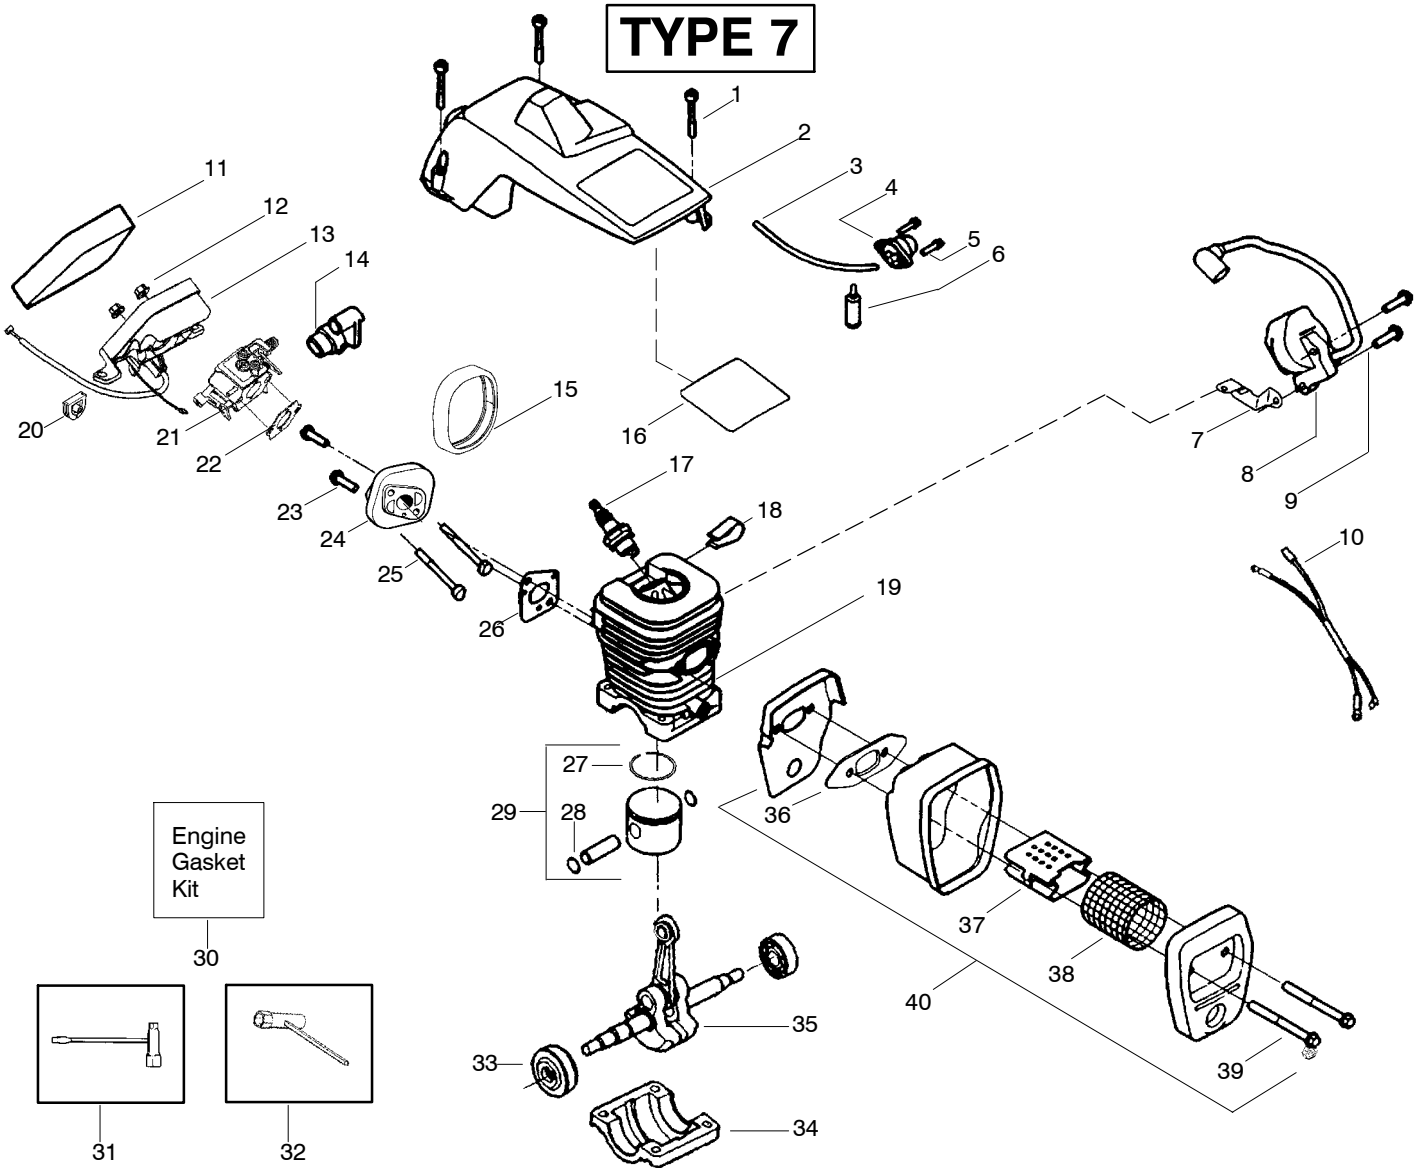

↖ = NEW PART NUMBER FOR THIS IPL

* = REFER TO THE SERVICE REFERENCE INDICATED FOR MORE INFORMATION. (LOCATED AT END OF IPL)

⚠ WARNING
All repairs, adjustments and maintenance not described in the Operator's Manual must be performed by qualified service personnel.

↖ = NEW PART NUMBER FOR THIS IPL

★ = REFER TO THE SERVICE REFERENCE INDICATED FOR MORE INFORMATION. (LOCATED AT END OF IPL)

Ref.	Part No.	Description	Ref.	Part No.	Description	Ref.	Part No.	Description
1.	530016153	Screw	19.	530012550	Cylinder	34.	530037935	Cap - Crankcase
2.	530055638	Assy - Cylinder Shield (includes # 16)	20.	530047631	Grommet - Throttle Cable	35.	530047062	Assy - Crankshaft
3.	530069247	Kit - Fuel Line (Small)	21.	---	Kit - Carburetor	36.	530036103	Screen - Spark
4.	530047213	Assy - Air Purge		530071820	Zama (W-20)	37.	530037813	Diffuser - Muffler
5.	530015780	Screw		530071821	Walbro (WT-662)	38.	530069608	Gasket - Muffler (kit)
6.	530095646	Assy - Fuel Pick-up	22.	530069608	Gasket - Carb. (kit)	39.	530016132	Bolt - Muffler
7.	530047442	Strap - Ground	23.	530016386	Screw	40.	530047207	Assy - Muffler (Incl. 36-39)
8.	530039198	Ignition Module	24.	530049700	Carb. Adapter			Not Shown
9.	530015814	Screw	25.	530016187	Screw			---
10.	530057475	Assy - Wire Harness	26.	530069608	Gasket - Adaptor (kit)			530164647
11.	530037793	Foam - Air Filter	27.	530038729	Ring - Piston			530164648
12.	530016101	Nut	28.	530015697	Retainer - Piston Pin			530164649
13.	530057702	Assy - Air Box	29.	530071408	Kit - Piston (Incl. 27 & 28)			530164150
14.	530035526	Grommet - Carb Adjust	30.	530069608	Kit - Engine Gasket (Incl. 22, 26 & 36)			530056439
15.	530054144	Seal - Carb Adapter	31.	530031135	Srench (2450/2550)			
16.	530055698	Reflector - Heat	32.	530031163	Bar Wrench (2250)			
17.	952030150	Spark Plug (RCJ-7Y)	33.	530056363	Assy - Seal & Bearing			
18.	530016136	Clip - High Tension Lead						