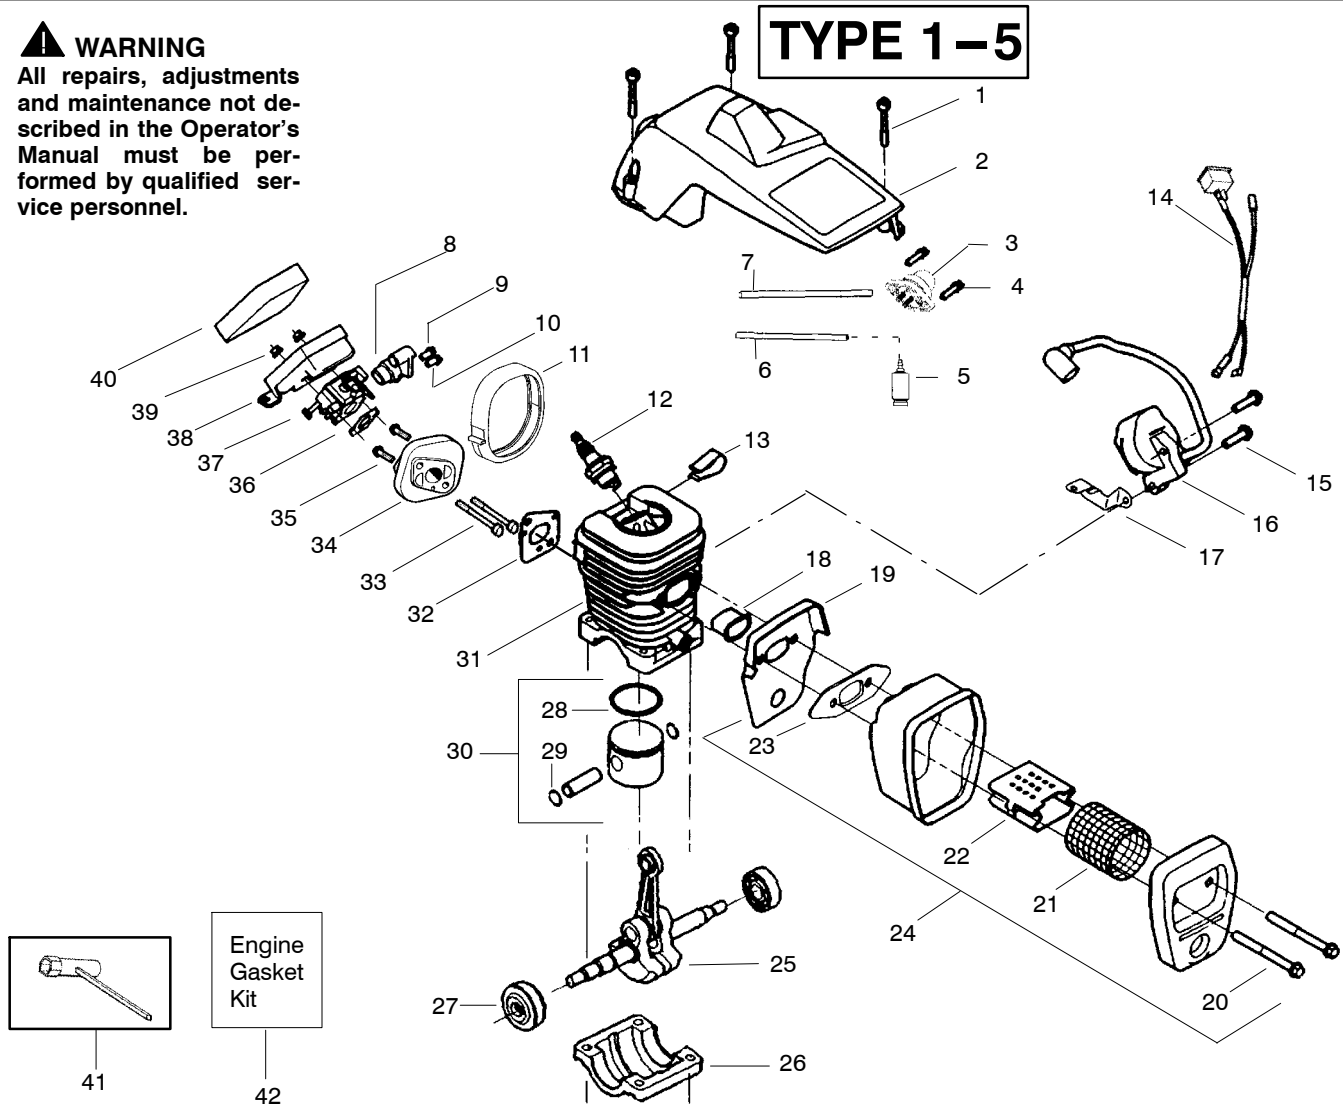

PARTS LIST NO. 530083735		Poulan® PARTS LIST	CHAIN SAW MODEL(S) 2250, 2450 & 2550 EXPORT	
DATE 1/09/04	REPLACES 530083735-10/08/03		Note: Illustration may differ from actual model due to design changes	PAGE NO. 4

▲ WARNING
All repairs, adjustments and maintenance not described in the Operator's Manual must be performed by qualified service personnel.

Ref.	Part No.	Description	Ref.	Part No.	Description	Ref.	Part No.	Description
1.	530016153	Screw	20.	530016132	Screw	34.	530049700	Carb. Adapter
2.	530071310	Shield-Cylinder	21.	530036103	Screen-Spark	35.	530016386	Screw
3.	530047213	Assy-Air Purge	22.	530037813	Diffuser-Muffler	36.	530069608	Carb. Gasket (kit)
4.	530015780	Screw	23.	530069608	Gasket-Muffler (kit)	37.	530069722	Kit-Carburetor (incl. 9 & 10)
5.	530095646	Assy-Fuel Pick-up	24.	530047207	Assy-Muffler (Incl. 19,20, 21,22,23)	38.	530047604	Housing-Air Filter
6.	530069247	Kit-Line Purge/Carb. (Small Dia)	25.	530047062	Assy-Crankshaft	39.	530016101	Nut
7.	530069216	Kit-Line Purge/Tank (large line)	26.	530037935	Cap-Crankcase	40.	530037793	Air Filter - Foam
8.	530049244	Grommet-Carb Adjust.	27.	530056363	Assy-Seal & Bearing	41.	530031163	Scrench
9.	530038479	Limiter Cap-High	28.	---	Ring-Piston	42.	530069608	Kit-Engine Gasket (incl. 36,32,23)
10.	530038478	Limiter Cap-Low		530029805	2250			
11.	*****	Seal-Carb Adapter		530038729	2450/2550			
12.	952030150	Spark Plug (RCJ-7Y)	29.	530015697	Retainer - Piston Pin	Not Shown		
13.	530016136	Clip-High Tension Lead	30.	---	Kit-Piston - (incl. 28-29)			
14.	530049117	Assy-Wire Harness (includes switch)		530069604	2250			
15.	530015814	Screw		530069605	2450/2550			
16.	530039167	Module-Ignition	31.	---	Kit-Cylinder			Operator Manual
17.	530047442	Strap-Ground		530069606	2250		530163647	Euro I
18.	530037652	Insulator-Heat		530069607	2450/2550		530163646	Euro II
19.	530049870	Back Plate-Muffler	32.	530069608	Gasket-Carb. Adapter (kit)		530163648	Scan
			33.	530016187	Screw		530163693	N. America
							530054781	Decal-Warning

↖ = NEW PART NUMBER FOR THIS IPL

* = REFER TO THE SERVICE REFERENCE INDICATED FOR MORE INFORMATION. (LOCATED AT END OF IPL)