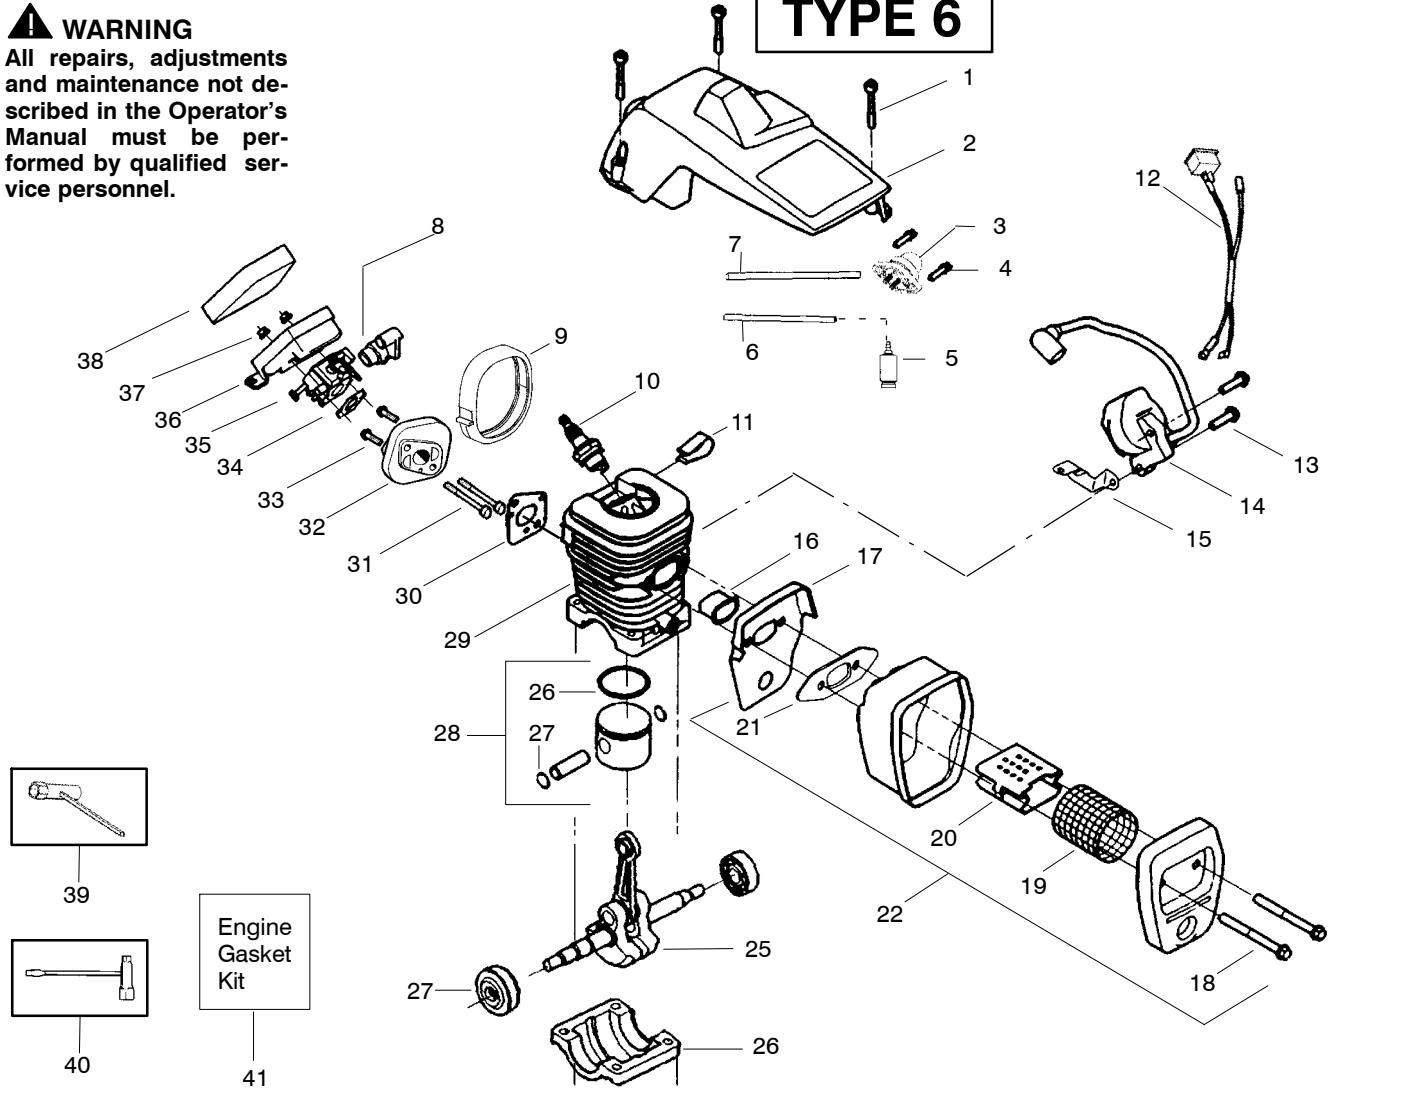

⚠ WARNING
All repairs, adjustments and maintenance not described in the Operator's Manual must be performed by qualified service personnel.

TYPE 6

Ref.	Part No.	Description	Ref.	Part No.	Description	Ref.	Part No.	Description
1.	530016153	Screw	20.	530037813	Diffuser-Muffler	39.	530031163	Scrunch (2250)
2.	530047578	Shield-Cylinder	21.	530069608	Gasket-Muffler (kit)	40.	530031135	Scrunch (2450/2550)
3.	530047213	Assy-Air Purge	22.	530047207	Assy-Muffler (Incl. 17-21)	41.	530069608	Kit-Engine Gasket (incl. 21,30,34)
4.	530015780	Screw	23.	530047062	Assy-Crankshaft	Not Shown		
5.	530095646	Assy-Fuel Pick-up	24.	530037935	Cap-Crankcase	---		Operator Manual
6.	530069247	Kit-Line Purge/Carb. (Small Dia)	25.	530056363	Assy-Seal & Bearing	530163647		Euro I
7.	530069216	Kit-Line Purge/Tank (large line)	26.	530038729	Ring-Piston	530163646		Euro II
8.	530035526	Grommet-Carb Adjust.	27.	530015697	Retainer - Piston Pin	530163648		Scan
9.	530054144	Seal-Carb Adapter	28.	530071408	Kit-Piston - (incl. 26-27)	530164153		N. America
10.	952030150	Spark Plug (RCJ-7Y)	29.	530071412	Kit-Cylinder	530056439		Decal-Warning
11.	530016136	Clip-High Tension Lead	30.	530069608	Gasket-Carb. Adapter (kit)			
12.	530049117	Assy-Wire Harness (includes switch)	31.	530016187	Screw			
13.	530015814	Screw	32.	530049700	Carb. Adapter			
14.	530039198	Module-Ignition	33.	530016386	Screw			
15.	530047442	Strap-Ground	34.	530069608	Carb. Gasket (kit)			
16.	530037652	Insulator-Heat	35.	530071621	Kit-Carburetor (W-625)			
17.	530049870	Back Plate-Muffler	36.	530047604	Housing-Air Filter			
18.	530016132	Screw	37.	530016101	Nut			
19.	530036103	Screen-Spark	38.	530037793	Air Filter - Foam			

↖ = NEW PART NUMBER FOR THIS IPL

★ = REFER TO THE SERVICE REFERENCE INDICATED FOR MORE INFORMATION. (LOCATED AT END OF IPL)