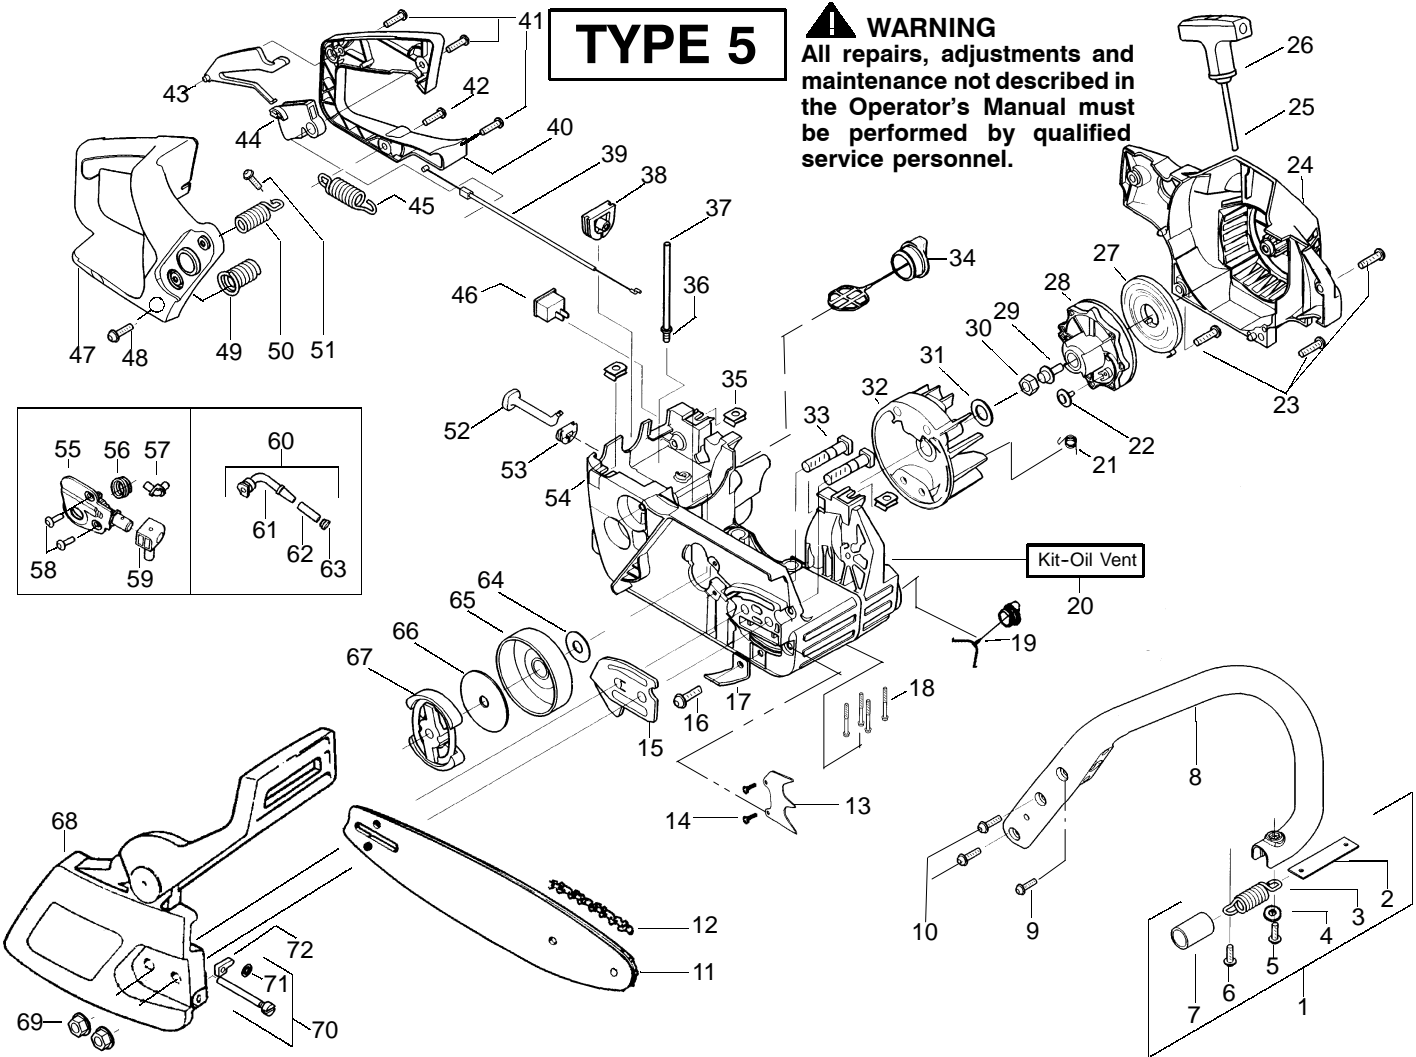

WARNING
All repairs, adjustments and maintenance not described in the Operator's Manual must be performed by qualified service personnel.

Ref.	Part No.	Description	Ref.	Part No.	Description	Ref.	Part No.	Description
1.	530047963	Assy.-Isolator	23.	530015892	Screw	50.	530071385	Kit-Isolator (Upper)
2.	530047608	Strap-Limiter	24.	530049334	Housing-Fan	51.	530015875	Screw
3.	530042082	Spring-Isolator	25.	530069232	Kit-Rope	52.	530047605	Knob-Choke
4.	530015123	Washer	26.	530037485	Handle-Starter	53.	530049005	Grommet-Knob
5.	530016018	Screw	27.	530027531	Spring-Recoil	54.	530056595	Assy-Chassis
6.	530015843	Screw	28.	530037817	Pulley-Starter	55.	530071259	Kit-Oil Pump (Incls. 56,57,59)
7.	530036142	Sleeve-AV Spring	29.	530015920	Screw	56.	530037820	Gear-Worm Spring
8.	530047583	Handle-Front	30.	530016134	Nut-Flywheel	57.	530049477	Elbow-Oil Pickup
9.	530015940	Screw	31.	530015127	Washer-Flywheel	58.	530016064	Screw
10.	530015814	Screw	32.	530039209	Assy-Flywheel	59.	530019206	Seal Block
11.	---	Bar	33.	530016133	Bolt-Bar	60.	530047663	Assy-Oil Pickup (Incl. 61-63)
	952044368	14"	34.	530047192	Assy-Fuel Cap	61.	530038373	Pick-up Oiler
	952044370	16"	35.	530015922	Nut-"U"-Type	62.	530037821	Filter-Oil
	952044418	18"	36.	530023877	Fitting-fuel line	63.	530030189	Plug-Oil Filter
12.	---	Chain	37.	530069216	Kit-Fuel line (large)	64.	530015907	Washer-Thrust
	952051209	14"	38.	530047631	Grommet-Cable	65.	530047061	Assy-Clutch Drum w/bearing
	952051211	16"	39.	530047602	Cable-Throttle	66.	530015611	Washer-Clutch
	952051338	18"	40.	530047581	Cover-Rear Handle	67.	530014949	Assy. Clutch
13.	530014381	Kit-Spike Assy(incl.14)	41.	530015906	Screw	68.	530054735	Assy-Chain Brake
14.	530015805	Screw	42.	530015886	Screw	69.	530015917	Nut-Bar Mounting
15.	530038238	Plate-Bar Mounting	43.	530036098	Lockout-Throttle	70.	530069611	Kit-Bar Adjust (incl. 71 & 72)
16.	530015814	Screw	44.	530036097	Trigger-Throttle	71.	530038593	Retainer-Bar Adjust
17.	530029850	Chain Catcher	45.	530042082	Spring	72.	530015826	Pin-Bar Adjust
18.	530016132	Screw	46.	530069572	Kit-Switch			
19.	530010846	Assy-Oil Cap	47.	530047582	Handle - Rear			
20.	530071666	Kit-Oil Vent	48.	530015814	Screw			
21.	530023817	Spring-Starter Dog	49.	530053274	Assy. Isolator - lower			
22.	530016080	Screw						

✓ = NEW PART NUMBER FOR THIS IPL

* = REFER TO THE SERVICE REFERENCE INDICATED FOR MORE INFORMATION. (LOCATED AT END OF IPL)

= THESE PARTS ARE ILLUSTRATED FOR CLARITY. ORDER COMPLETE ASSEMBLY.