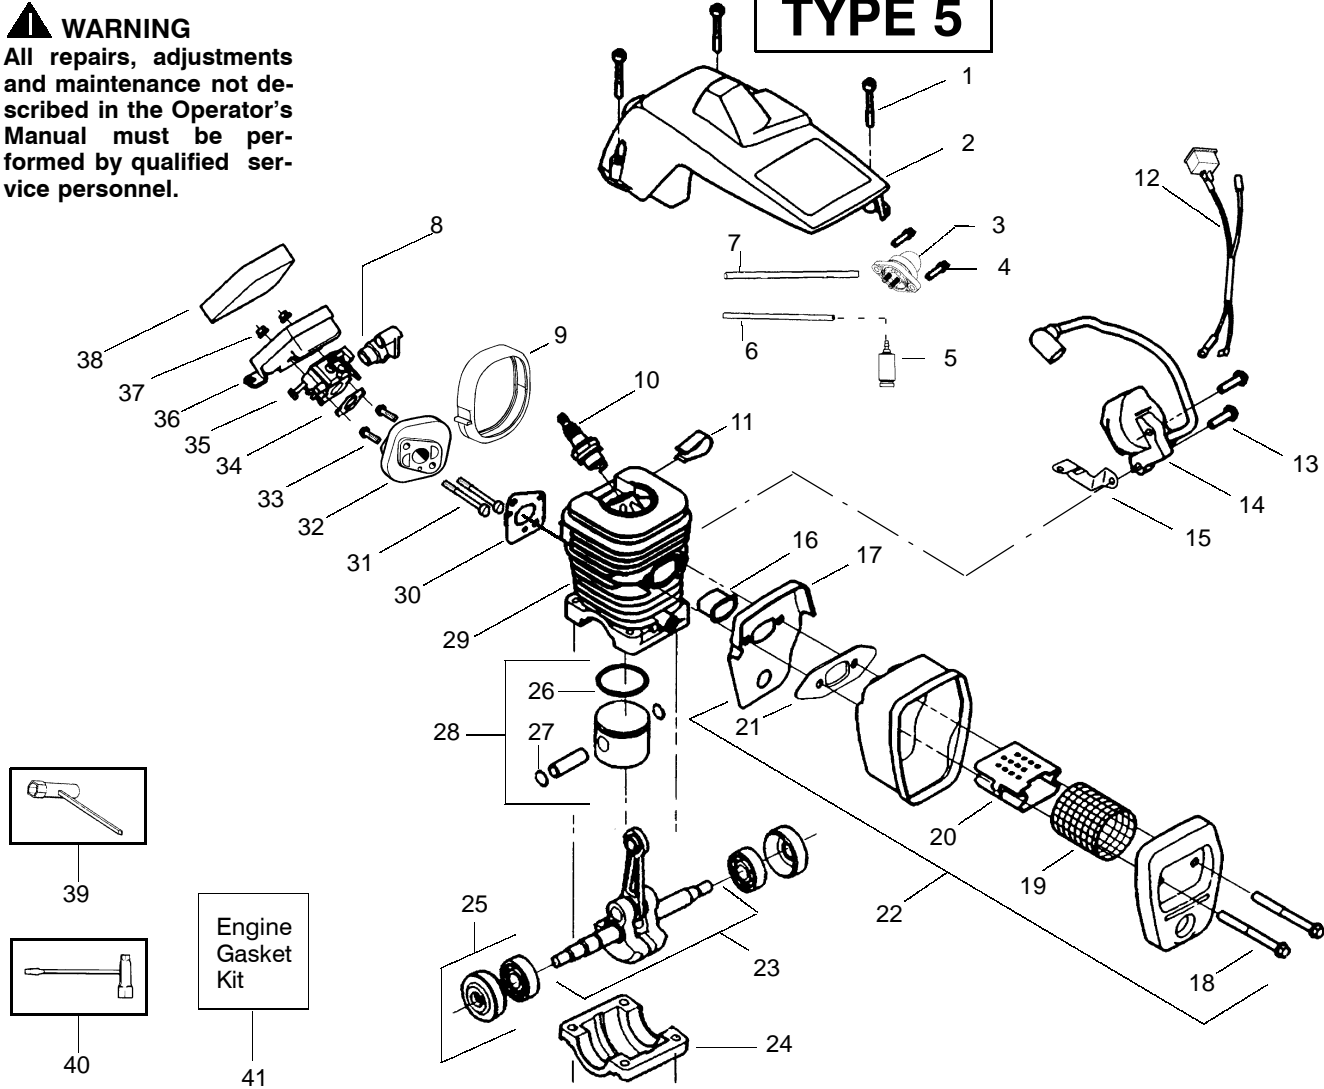

⚠ WARNING
All repairs, adjustments and maintenance not described in the Operator's Manual must be performed by qualified service personnel.

TYPE 5

Ref.	Part No.	Description	Ref.	Part No.	Description	Ref.	Part No.	Description			
1.	530016153	Screw	20.	530037813	Diffuser-Muffler	39.	530031163	Scrench (2250)			
2.	530047578	Shield-Cylinder	21.	530069608	Gasket-Muffler (kit)	40.	530031135	Scrench (2450/2550)			
3.	530047213	Assy-Air Purge	22.	530047207	Assy-Muffler	41.	530069608	Kit-Engine Gasket (incl. 21,30,34)			
4.	530015780	Screw	23.	530047062	Assy-Crankshaft	Not Shown					
5.	530095646	Assy-Fuel Pick-up	24.	530037935	Cap-Crankcase						
6.	530069247	Kit-Line Purge/Carb. (Small Dia)	25.	530056363	Assy-Seal & Bearing						
7.	530069216	Kit-Line Purge/Tank (large line)	26.	530038729	Ring-Piston						
8.	530035526	Grommet-Carb Adjust.	27.	530015697	Retainer - Piston Pin						
9.	530054144	Seal-Carb Adapter	28.	530071408	Kit-Piston - (incl. 26-27)						
10.	952030150	Spark Plug (RCJ-7Y)	29.	530071412	Kit-Cylinder						
11.	530016136	Clip-High Tension Lead	30.	530069608	Gasket-Carb. Adapter (kit)						
12.	530049117	Assy-Wire Harness (includes switch)	31.	530016187	Screw						
13.	530015814	Screw	32.	530049700	Carb. Adapter						
14.	530039167	Module-Ignition	33.	530016386	Screw						
15.	530047442	Strap-Ground	34.	530069608	Carb. Gasket (kit)						
16.	530037652	Insulator-Heat	35.	530071621	Kit-Carburetor (W-625)						
17.	530049870	Back Plate-Muffler	36.	530047604	Housing-Air Filter						
18.	530016132	Screw	37.	530016101	Nut						
19.	530036103	Screen-Spark	38.	530037793	Air Filter - Foam						
											Operator Manual
								Euro I			
								Euro II			
								Scan			
								N. America			
								Decal-Warning			

↖ = NEW PART NUMBER FOR THIS IPL   ★ = REFER TO THE SERVICE REFERENCE INDICATED FOR MORE INFORMATION. (LOCATED AT END OF IPL)