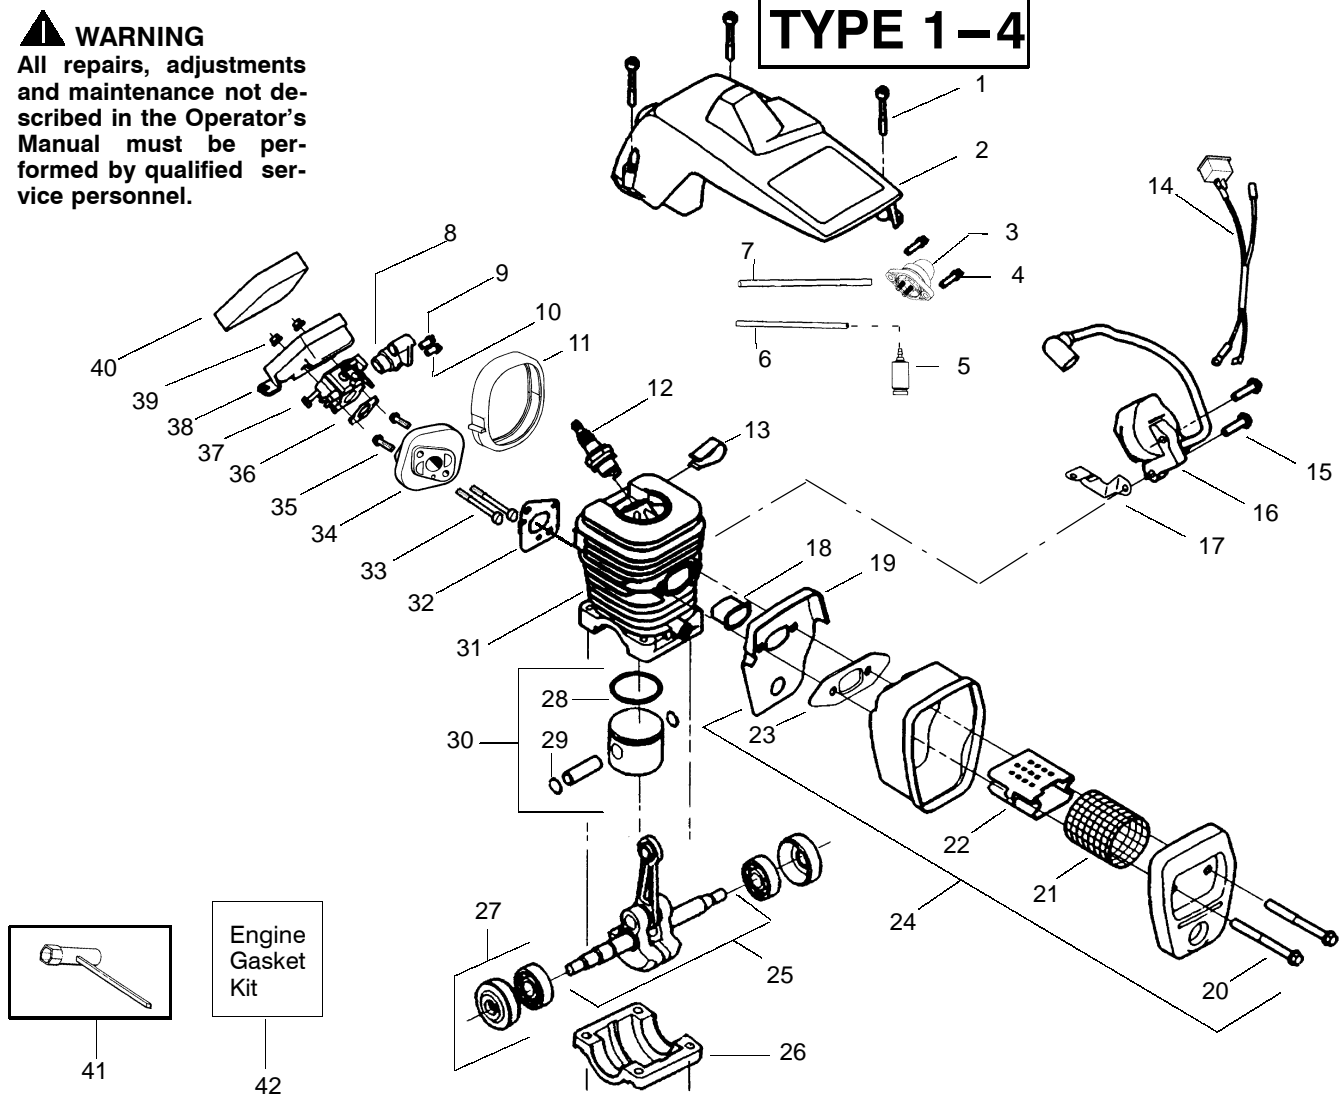

▲ WARNING
All repairs, adjustments and maintenance not described in the Operator's Manual must be performed by qualified service personnel.

TYPE 1-4

Ref.	Part No.	Description	Ref.	Part No.	Description	Ref.	Part No.	Description
1.	530016153	Screw	20.	530016132	Screw	34.	530049700	Carb. Adapter
2.	530071310	Shield-Cylinder	21.	530036103	Screen-Spark	35.	530016386	Screw
3.	530047213	Assy-Air Purge	22.	530037813	Diffuser-Muffler	36.	530069608	Carb. Gasket (kit)
4.	530015780	Screw	23.	530069608	Gasket-Muffler (kit)	37.	530069722	Kit-Carburetor (incl. 9 & 10)
5.	530095646	Assy-Fuel Pick-up	24.	530047207	Assy-Muffler (Incl. 19,20, 21,22,23)	38.	530047604	Housing-Air Filter
6.	530069247	Kit-Line Purge/Carb. (Small Dia)	25.	530047062	Assy-Crankshaft	39.	530016101	Nut
7.	530069216	Kit-Line Purge/Tank (large line)	26.	530037935	Cap-Crankcase	40.	530037793	Air Filter - Foam
8.	530049244	Grommet-Carb Adjust.	27.	530056363	Assy-Seal & Bearing	41.	530031163	Scrench
9.	530038479	Limitor Cap-High	28.	---	Ring-Piston	42.	530069608	Kit-Engine Gasket (incl. 36,32,23)
10.	530038478	Limitor Cap-Low		530029805	2250			
11.	*****	Seal-Carb Adapter		530038729	2450/2550			
12.	952030150	Spark Plug (RCJ-7Y)	29.	530015697	Retainer - Piston Pin	Not Shown		
13.	530016136	Clip-High Tension Lead	30.	---	Kit-Piston - (incl. 28-29)			
14.	530049117	Assy-Wire Harness (includes switch)		530069604	2250			
15.	530015814	Screw		530069605	2450/2550			
16.	530039167	Module-Ignition	31.	---	Kit-Cylinder			Operator Manual
17.	530047442	Strap-Ground		530069606	2250			Euro I
18.	530037652	Insulator-Heat		530069607	2450/2550			Euro II
19.	530049870	Back Plate-Muffler	32.	530069608	Gasket-Carb. Adapter (kit)			Scan
			33.	530016187	Screw			N. America
								Decal-Warning

✓ = NEW PART NUMBER FOR THIS IPL

* = REFER TO THE SERVICE REFERENCE INDICATED FOR MORE INFORMATION. (LOCATED AT END OF IPL)