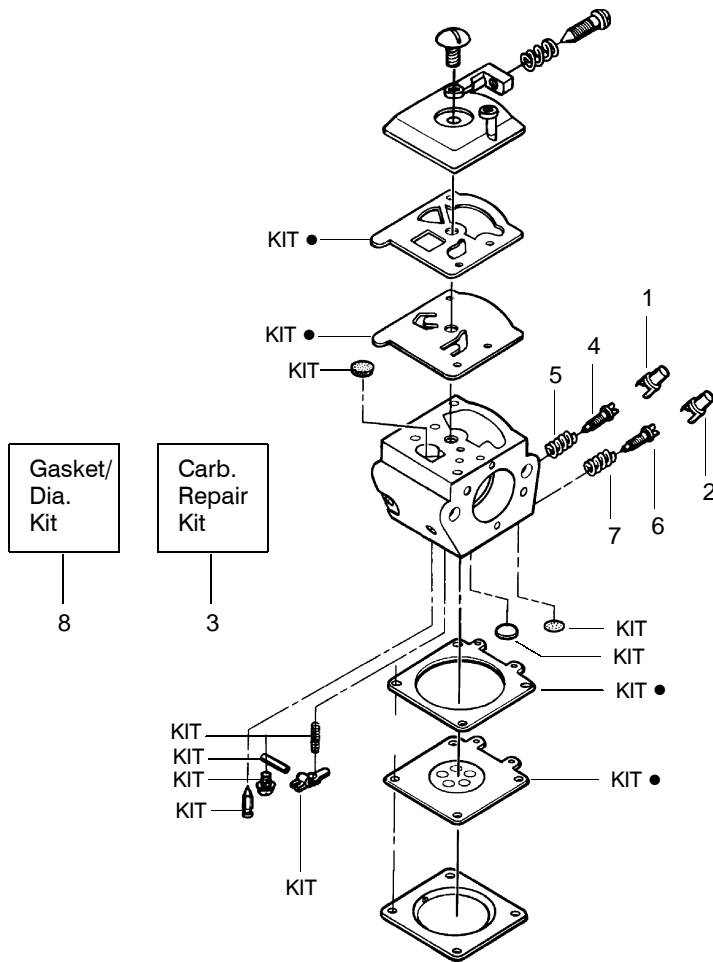

✓ = NEW PART NUMBER FOR THIS IPL

* = REFER TO THE SERVICE REFERENCE INDICATED FOR MORE INFORMATION. (LOCATED AT END OF IPL)

⚠ WARNING
All repairs, adjustments and maintenance not described in the Operator's Manual must be performed by qualified service personnel.

↖ = NEW PART NUMBER FOR THIS IPL ★ = REFER TO THE SERVICE REFERENCE INDICATED FOR MORE INFORMATION. (LOCATED AT END OF IPL)

Carburetor Assembly – WT-391 – #530069722

Ref.	Part No.	Description
1.	530038479	Limiter Cap-High
2.	530038478	Limiter Cap-Low
3.	530069826	Carburetor Repair Kit (KIT= Indicates Contents) & Includes Limiter Caps
4.	530035383	Needle-Low Speed
5.	530035293	Needle Spring-Low Speed
6.	530035384	Needle-High Speed
7.	530035295	Needle Spring-High Speed
8.	530069844	Gasket/Diaphragm Kit (● = Indicates Contents)