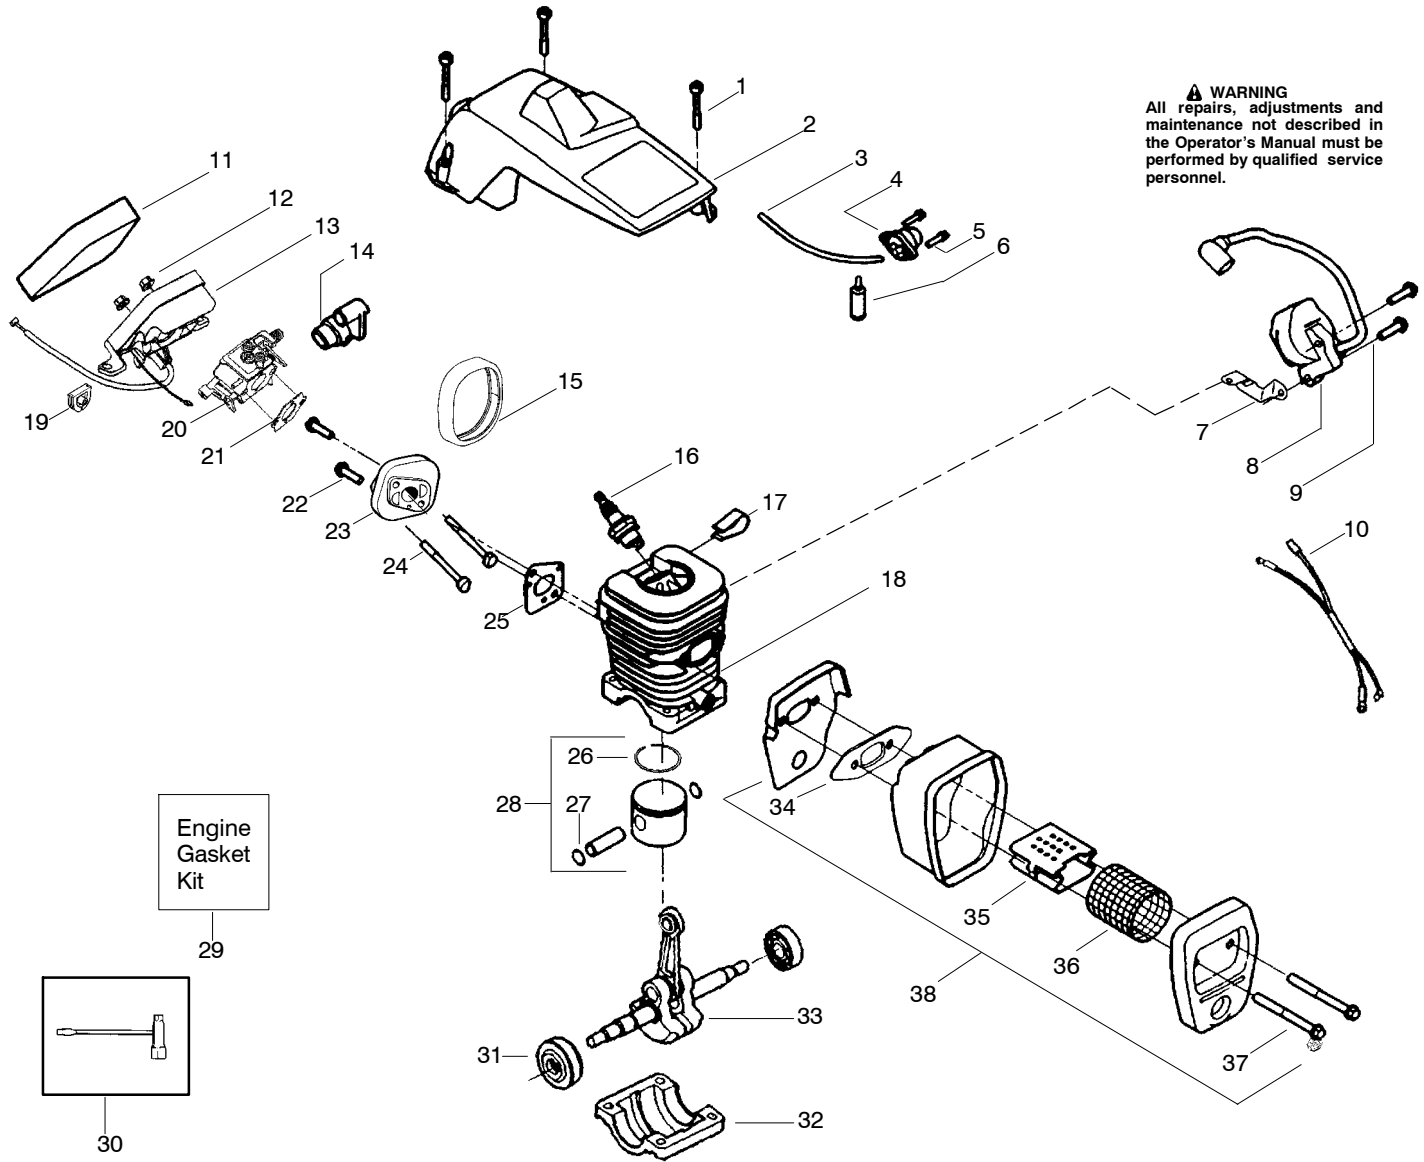

Engine Gasket Kit

Ref.	Part No.	Description	Ref.	Part No.	Description	Ref.	Part No.	Description
1.	530016153	Screw	18.	530012550	Cylinder	32.	530037935	Cap - Crankcase
2.	530059875	Shield - Cylinder	19.	530047631	Grommet - Throttle Cable	33.	530047062	Assy - Crankshaft
3.	530069247	Kit - Fuel Line (Small)	20.	---	Kit - Carburetor	34.	530036103	Screen - Spark
4.	530071835	Kit - Air Purge (Incl. #5)		530071820	Zama (W-20)	35.	530037813	Diffuser - Muffler
5.	530015780	Screw		530071821	Walbro (WT-662)	36.	530069608	Gasket - Muffler (kit)
6.	530095646	Assy - Fuel Pick-up	21.	530069608	Gasket - Carb. (kit)	37.	530016132	Bolt - Muffler
7.	530047442	Strap - Ground	22.	530016386	Screw	38.	530047207	Assy - Muffler (Incl. 34-37)
8.	530039198	Ignition Module	23.	530049700	Carb. Adapter			Not Shown
9.	530015814	Screw	24.	530016187	Screw			
10.	530057475	Assy - Wire Harness	25.	530069608	Gasket - Adaptor (kit)			
11.	530037793	Foam - Air Filter	26.	530038729	Ring - Piston			
12.	530016101	Nut	27.	530015697	Retainer - Piston Pin			
13.	530057702	Assy - Air Box	28.	530071408	Kit - Piston (Incl. 26 & 27)			
14.	530035526	Grommet - Carb Adjust	29.	530069608	Kit - Engine Gasket (Incl. 21, 25 & 34)			
15.	530054144	Seal - Carb Adapter	30.	530031135	Scrench		545123689	Manual - Operator
16.	952030150	Spark Plug (RCJ-7Y)	31.	530056363	Assy - Seal & Bearing		545003016	Decal - Warning
17.	530016136	Clip - High Tension Lead						

✓ = NEW PART NUMBER FOR THIS IPL   * = REFER TO THE SERVICE REFERENCE INDICATED FOR MORE INFORMATION. (LOCATED AT END OF IPL)