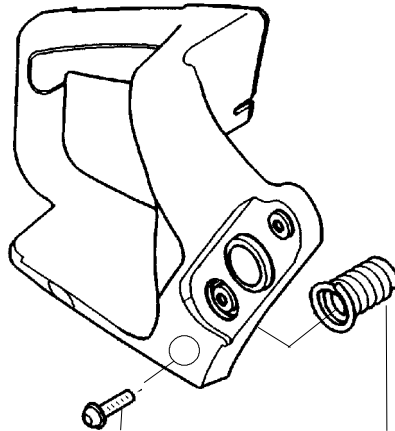

PARTS LIST NO. 530165047		Poulan® PARTS LIST	CHAIN SAW MODEL(s) 2375 AV WT (Aust.)	
DATE 6/01/07	Replaces 530165047 - 3/07/07		Note: Illustration may differ from actual model due to design changes	PAGE NO. 3

***** **Service Reference** *****

Note: Due to product improvements, your unit may have been built with or without the spring and screw shown below. If your unit does not have this spring and screw, no action is required. If your unit does have the spring and screw, please order the part numbers listed below.

530015814
Screw

530053274
Assy-Isolator Spring