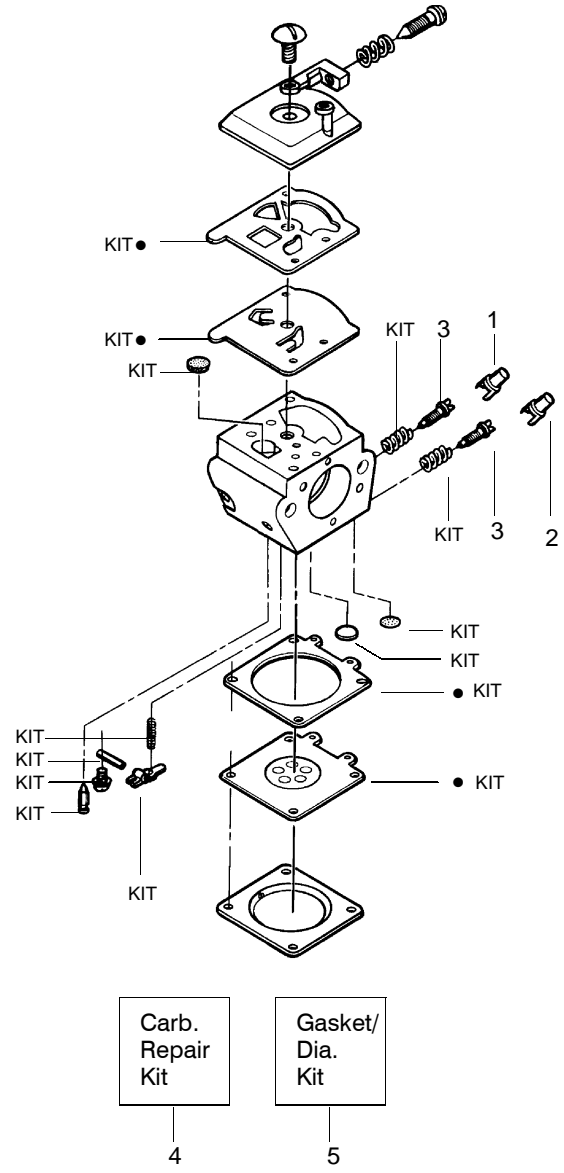

## Carburetor Assembly – WT529 – #530071345

Ref.	Part No.	Description
1.	530038318	Limiter Cap–High (red)
2.	530038317	Limiter Cap–Low (blue)
3.	530069825	Carburetor Repair Kit (KIT= Indicates Contents)
4.	530069844	Gasket Diaphragm Kit (● Indicates Contents)
5.	530035281	Needle–Low Speed
6.	530035293	Needle Spring–Low Speed
7.	530037294	Needle–High Speed
8.	530035295	Needle Spring–High Speed

## Carburetor Assembly – WT610 – #530071492

Ref.	Part No.	Description
1.	530038479	Limiter Cap–High (Brown)
2.	530038478	Limiter Cap–Low (Tan)
3.	530035523	Needle–High/Low Speed
4.	530069825	Carburetor Repair Kit (KIT= Indicates Contents)
5.	530069844	Gasket Diaphragm Kit (● Indicates Contents)

✓ = NEW PART NUMBER FOR THIS IPL      ★ = REFER TO THE SERVICE REFERENCE INDICATED FOR MORE INFORMATION. (LOCATED AT END OF IPL)

PARTS LIST NO. <b>530082347</b>		<b>POULAN® PARTS LIST</b>	CHAIN SAW MODEL(S) <b>2900 Export</b>
DATE <b>4/15/02</b>	REPLACES <b>530082347-8/28/01</b>		NOTE: Illustration may differ from actual model due to design changes