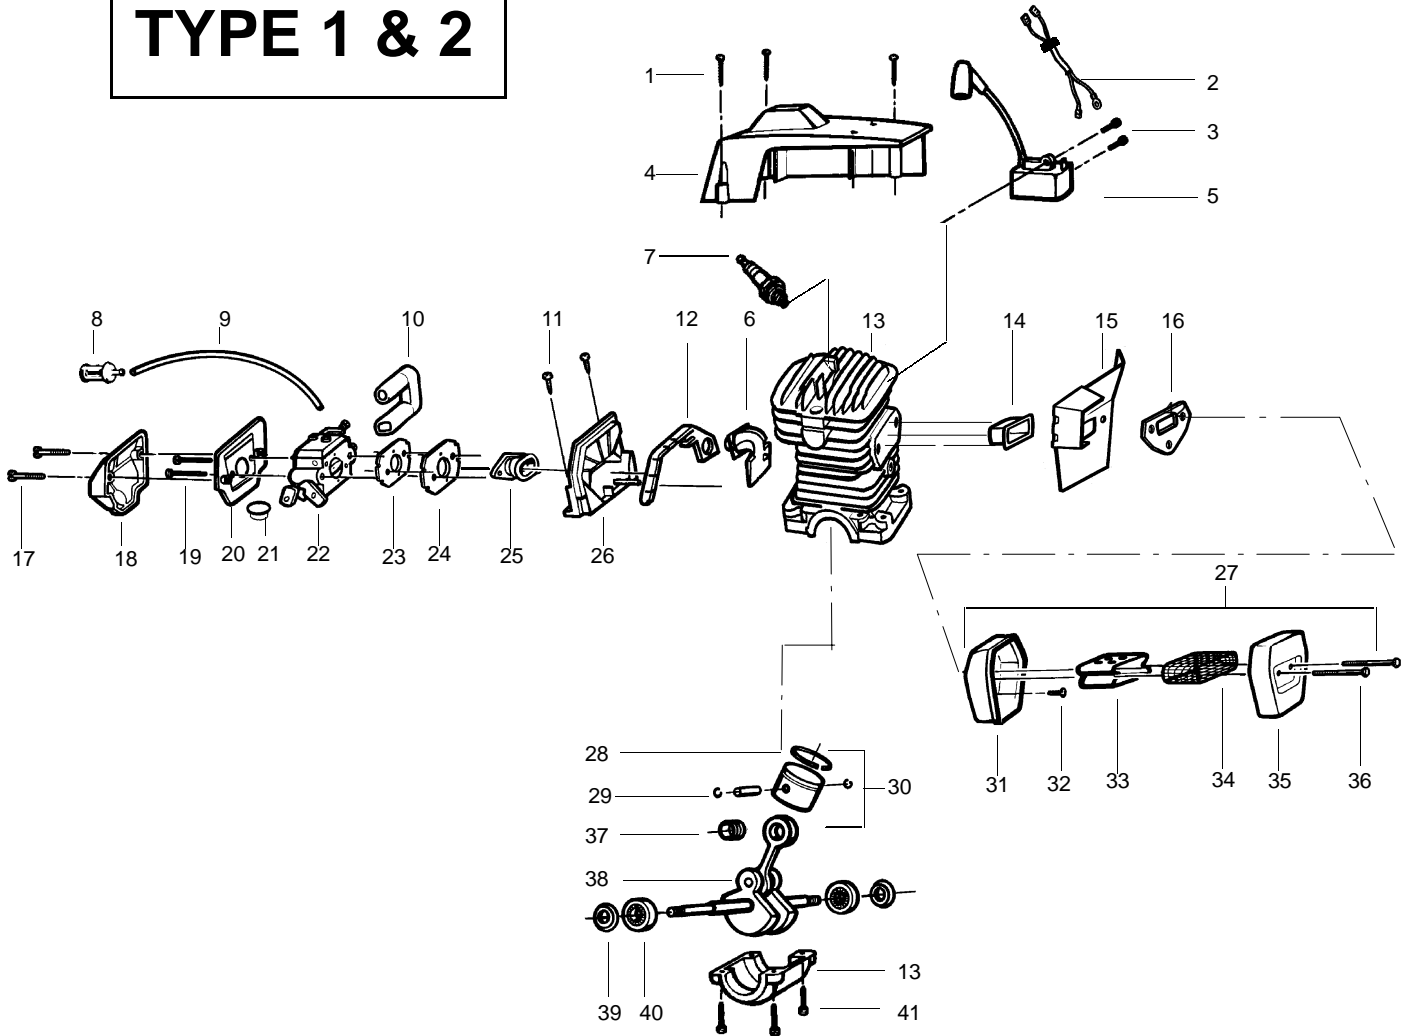

PARTS LIST NO. <b>530082347</b>		<b>POULAN® PARTS LIST</b>	CHAIN SAW MODEL(s) <b>2900 Export</b>
DATE <b>4/15/02</b>	REPLACES <b>530082347-8/28/01</b>		<b>Note:</b> Illustration may differ from actual model due to design changes

# TYPE 1 & 2

Ref.	Part No.	Description	Ref.	Part No.	Description	Ref.	Part No.	Description
1.	530016154	Screw	20.	530037478	Filter-Air (Bottom)	38.	530029794	Assy-C'shaft & Rod
2.	530037467	Assy-Switch Wire	21.	530036792	Isolator	39.	★★★★★	C'shaft Seal
3.	530015895	Screw	22.	530069629	Carburetor (WT-289)	40.	★★★★★	C'shaft Bearing
4.	530069700	Kit-Cylinder Shield	23.	530019172	Gasket-Carburetor	41.	530015897	Screw
5.	530039143	Module-Ignition	24.	530037872	Plate-Carburetor			
6.	530029813	Assy-Turbo air cleaner	25.	530037668	Boot-Intake			
7.	952030150	Spark Plug (RCJ-7Y)	26.	530053396	Adaptor-Carb.			
8.	530047004	Assy-Fuel Pick-up	27.	530069416	Kit-Muffler (Incl. 31,32,33,35,36)			
9.	530069247	Kit - Line Carb / Purge	28.	530037380	Ring-Piston	Not Shown		
10.	530037464	Grommet-Carb.	29.	530015697	Retainer-Piston Pin			
11.	530015814	Screw	30.	530069548	Kit-Piston (Incl. 28, 29 & 37)			
12.	530019203	Seal-Turbo Clean	31.	530037728	Muffler Body			
13.	530014943	Assy-C'case&Cylinder	32.	530015902	Bolt			
14.	530037652	Heat Insulator	33.	530037813	Diffuser			
15.	530037786	Muffler Plate	34.	530036103	Spark Screen		530087763	Operator Manual
16.	530019205	Gasket-Muffler	35.	530037249	Muffler Cover		530031135	Srench
17.	530015899	Screw	36.	530016170	Muffler Bolt			
18.	530036141	Air Filter (Top)	37.	530032117	Piston Pin Bearing			
19.	530015970	Screw						

✓ = NEW PART NUMBER FOR THIS IPL      ★ = REFER TO THE SERVICE REFERENCE INDICATED FOR MORE INFORMATION. (LOCATED AT END OF IPL)

PARTS LIST NO. <b>530082347</b>		<b>POULAN® PARTS LIST</b>	CHAIN SAW MODEL(S) <b>2900 Export</b>
DATE <b>4/15/02</b>	REPLACES <b>530082347-8/28/01</b>		NOTE: Illustration may differ from actual model due to design changes