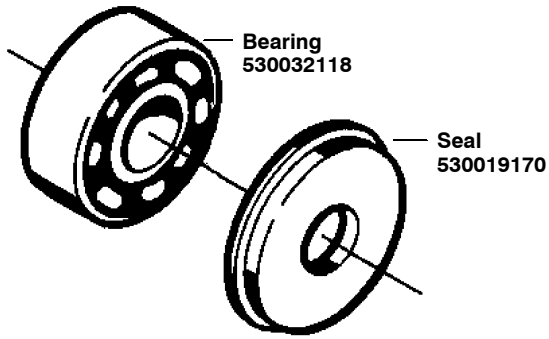

PARTS LIST NO. 530082347		POULAN® PARTS LIST	CHAIN SAW MODEL(S) 2900 Export	
DATE 4/15/02	REPLACES 530082347-8/28/01		NOTE: Illustration may differ from actual model due to design changes	PAGE NO. 6

★ ★ ★ ★ ★ **SERVICE REFERENCE** ★ ★ ★ ★ ★

If your saw has the separate bearing and seal please order both the 530032118 bearing and the 530019170 seal. If your saw has the one piece bearing/seal assembly please order the 530056363 bearing/seal assy.
(Please Note : The different styles will not interchange.)

TWO PIECE STYLE