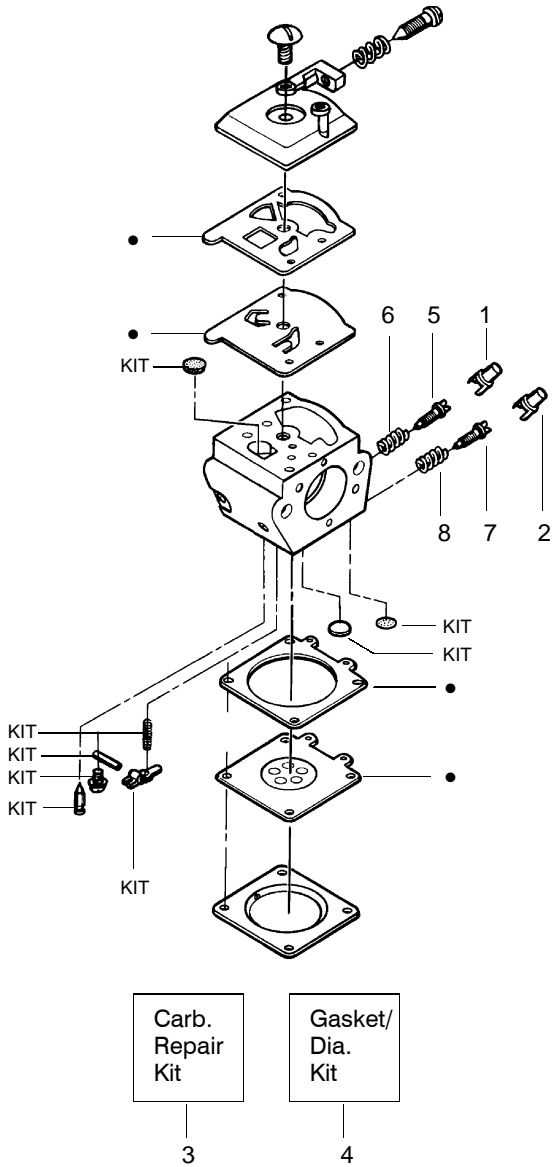

## Carburetor Assembly – WT529 – #530071345

Ref.	Part No.	Description
1.	530038318	Limiter Cap–High (red)
2.	530038317	Limiter Cap–Low (blue)
3.	530069825	Carburetor Repair Kit (KIT= Indicates Contents)
4.	530069844	Gasket Diaphragm Kit (● Indicates Contents)
5.	530035281	Needle–Low Speed
6.	530035293	Needle Spring–Low Speed
7.	530037294	Needle–High Speed
8.	530035295	Needle Spring–High Speed