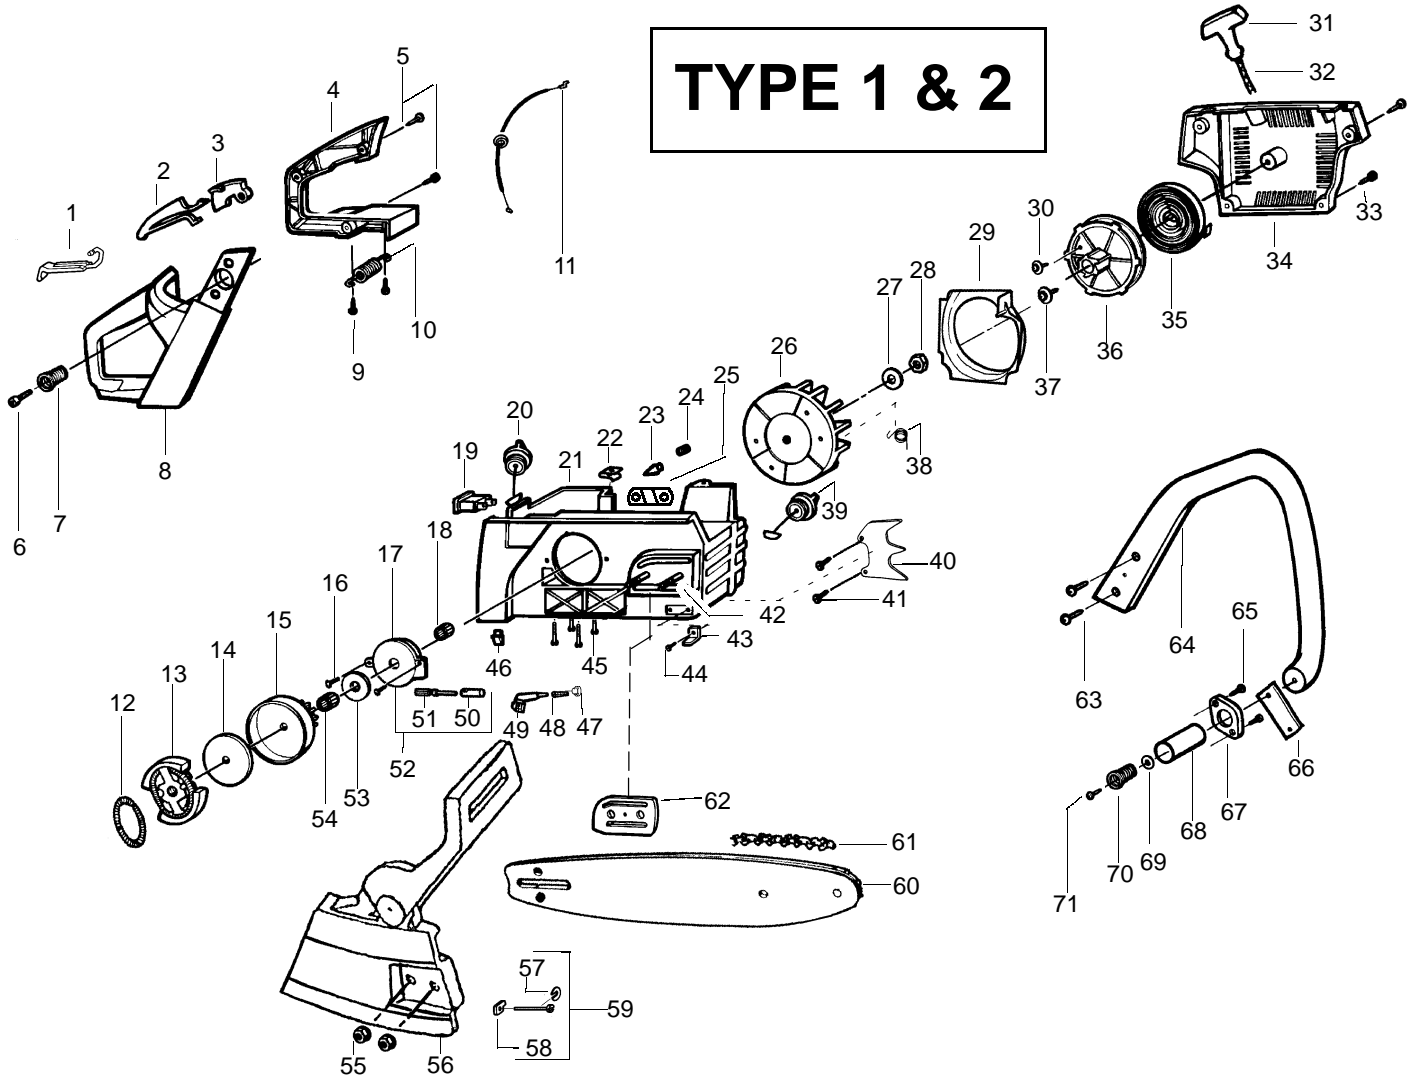

TYPE 1 & 2

Ref.	Part No.	Description	Ref.	Part No.	Description	Ref.	Part No.	Description
1.	530053443	Choke Lever	27.	530015127	Washer	53.	530015907	Thrust Washer
2.	530036098	Throttle Lockout	28.	530016071	Nut	54.	530032119	Clutch Bearing
3.	530036097	Throttle Trigger	29.	530029800	Baffle Plate	55.	530015917	Bar Mounting Nut
4.	530071272	Assy-Handle (incl.#8)	30.	530016080	Screw	56.	530054803	Assy-Chainbrake
5.	530015957	Screw	31.	530037485	Starter Handle	57.	530038593	Retainer-Bar Adjust
6.	530015937	Screw	32.	530069232	Rope Kit	58.	530015826	Bar Adjusting Pin
7.	530038985	Spring - Isolator	33.	530015892	Screw	59.	530069611	Kit - Bar Adjust (incl.57,58)
8.	530071272	Assy-Handle (incl.#4)	34.	530047744	Assy Fan Hsg (Incl. 29)	60.	---	Bar
9.	530015886	Screw	35.	530015891	Recoil Spring		952044324	16"
10.	530038986	Isolator Spring	36.	530069313	Kit - Starter Pulley		952044325	18"
11.	530038471	Throttle Cable	37.	530015920	Screw		952044326	20"
12.	530094188	Spring - Clutch	38.	530023817	Spring - Starter Dog	61.	---	Chain
13.	530014949	Clutch Ass'y.	39.	530010846	Oil Cap Ass'y.		952051301	16"
14.	530015611	Clutch Washer	40.	530014381	Assy. - Spike (incl.41)		952051313	18"
15.	530069342	Kit - Clutch Drum & Bearing (incl. 54)	41.	530015805	Screw		952051310	20"
16.	530015896	Screw	42.	530015877	Bar Bolt	62.	530047855	Bar Plate
17.	530029835	Oil Pump Hsg.	43.	530029850	Chain Catcher	63.	530015814	Screw
18.	530029833	Oil Pump Worm	44.	530015906	Screw	64.	530038327	Handle
19.	530069572	Switch Kit	45.	530016037	Screw	65.	530015775	Screw
20.	530010845	Fuel Cap Ass'y.	46.	530019174	Oil Seal	66.	530036113	Front Strap
21.	530037511	Chassis Ass'y.	47.	530030189	Plug-Oiler Filter	67.	530036101	Isolator Plate
22.	530015922	Speed Nut	48.	530037821	Oil Filter	68.	530036142	Spring Sleeve
23.	530026119	Check Valve	49.	530037057	Oil Pick-up	69.	530015123	Washer
24.	530029868	Vent Plug	50.	530029834	Oil Pump Barrel	70.	530038985	Isolator Spring
25.	530036043	Bar Stud Plate	51.	530029838	Plunger & Gear Ass'y.	71.	530015984	Screw
26.	530039147	Flywheel Ass'y.	52.	530014410	Oil Pump Ass'y. (Incl. 17, 50, & 51)			

✓ = NEW PART NUMBER FOR THIS IPL

★ = REFER TO THE SERVICE REFERENCE INDICATED FOR MORE INFORMATION. (LOCATED AT END OF IPL)