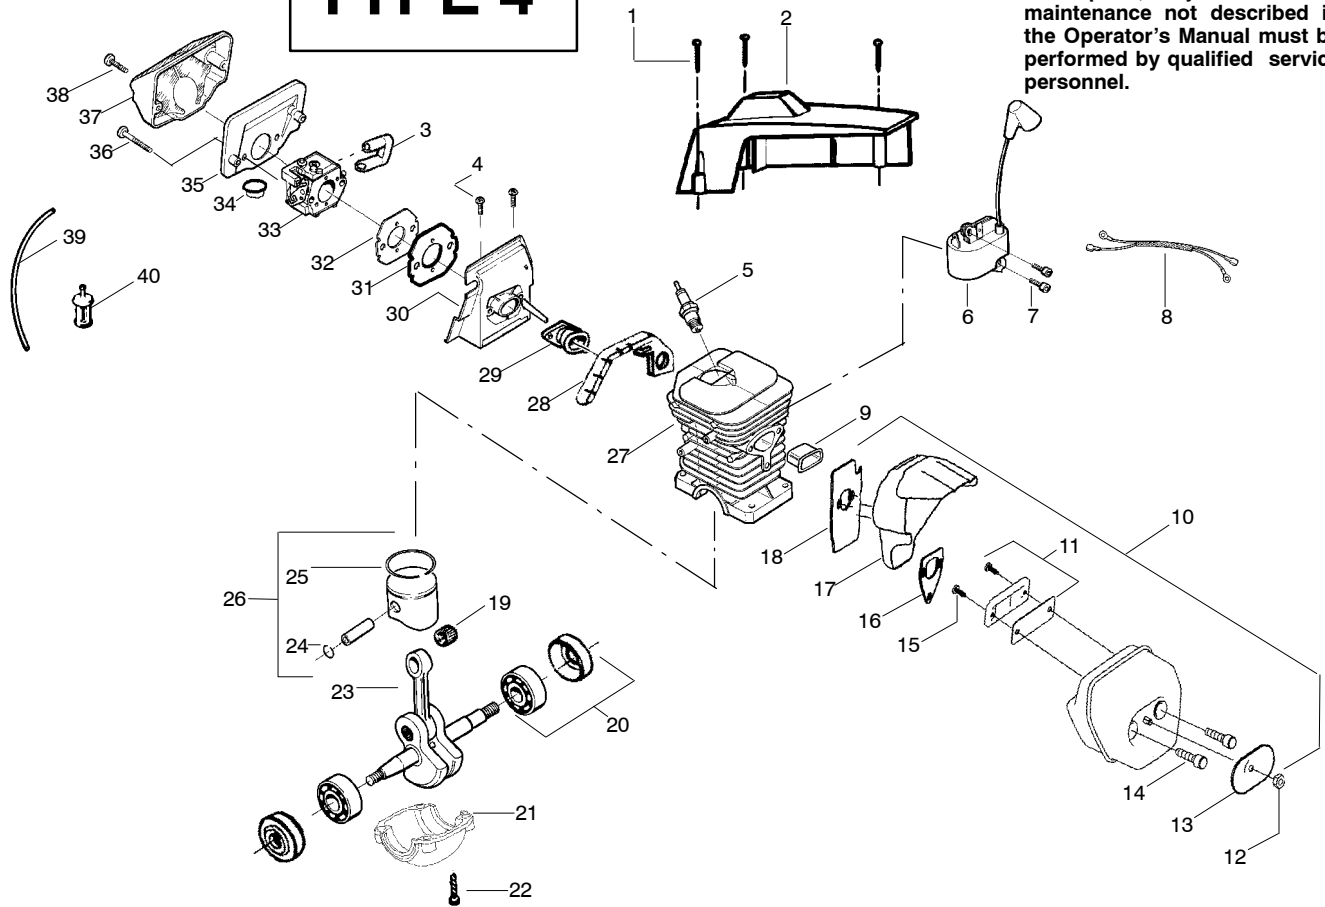

TYPE 4

WARNING
All repairs, adjustments and maintenance not described in the Operator's Manual must be performed by qualified service personnel.

Ref.	Part No.	Description	Ref.	Part No.	Description
1.	530016154	Screw	25.	530037380	Ring-Piston
2.	530069700	Kit-Cylinder Shield	26.	530071496	Kit-Piston (Incl. 24, 25)
3.	530035583	Grommet -Carb.	27.	530071491	Assy-Cyl/Crankcase (Incl.#21)
4.	530015814	Screw	28.	530019251	Seal-Super Clean
5.	952030150	Spark Plug (RCJ-7Y)	29.	530035581	Intake Boot
6.	530039143	Module-Ignition	30.	530071654	Kit-Carb. Adapter
7.	530015895	Screw	31.	530057295	Intake Plate-Carb
8.	530037467	Assy-Switch Wire	32.	530019172	Gasket-Carb.
9.	530037652	Insulator-Heat	33.	530071693	Kit-Carburetor (WT-657)
10.	530071495	Kit-Muffler (Incl.12-18)	34.	530036792	Isolator
11.	530071497	Kit-Spark Arrestor (Incl.# 15)	35.	530037478	Filter-Air (Bottom)
12.	530016359	Nut-Brass	36.	530015970	Screw
13.	530056061	Cover-Bolt	37.	530036141	Filter-Air (Top)
14.	530016338	Bolt-Muffler	38.	530015899	Screw
15.	530016351	Screw-Spark Screen	39.	530069247	Kit-Fuel Line (Small)
16.	530055128	Gasket-Muffler	40.	530095646	Assy-Fuel Pick-up
17.	530055765	Assy-Muffler Backplate			
18.	530055402	Backplate - Alum.			
19.	530032117	Bearing			
20.	530056363	Assy-Bearing & Seal			
21.	530049794	Cap-Crankcase			
22.	530015897	Screw			
23.	530029794	Assy-C'shaft & Rod			
24.	530015697	Retainer-Piston Pin			
				Not Shown	
			✓	545001480	Operator Manual - Euro I
				530031135	Scrench
				530056167	Decal-Warning/Start Inst.

✓ = NEW PART NUMBER FOR THIS IPL   ★ = REFER TO THE SERVICE REFERENCE INDICATED FOR MORE INFORMATION. (LOCATED AT END OF IPL)
● = THESE PARTS ARE ILLUSTRATED FOR CLARITY. ORDER COMPLETE ASSEMBLY.