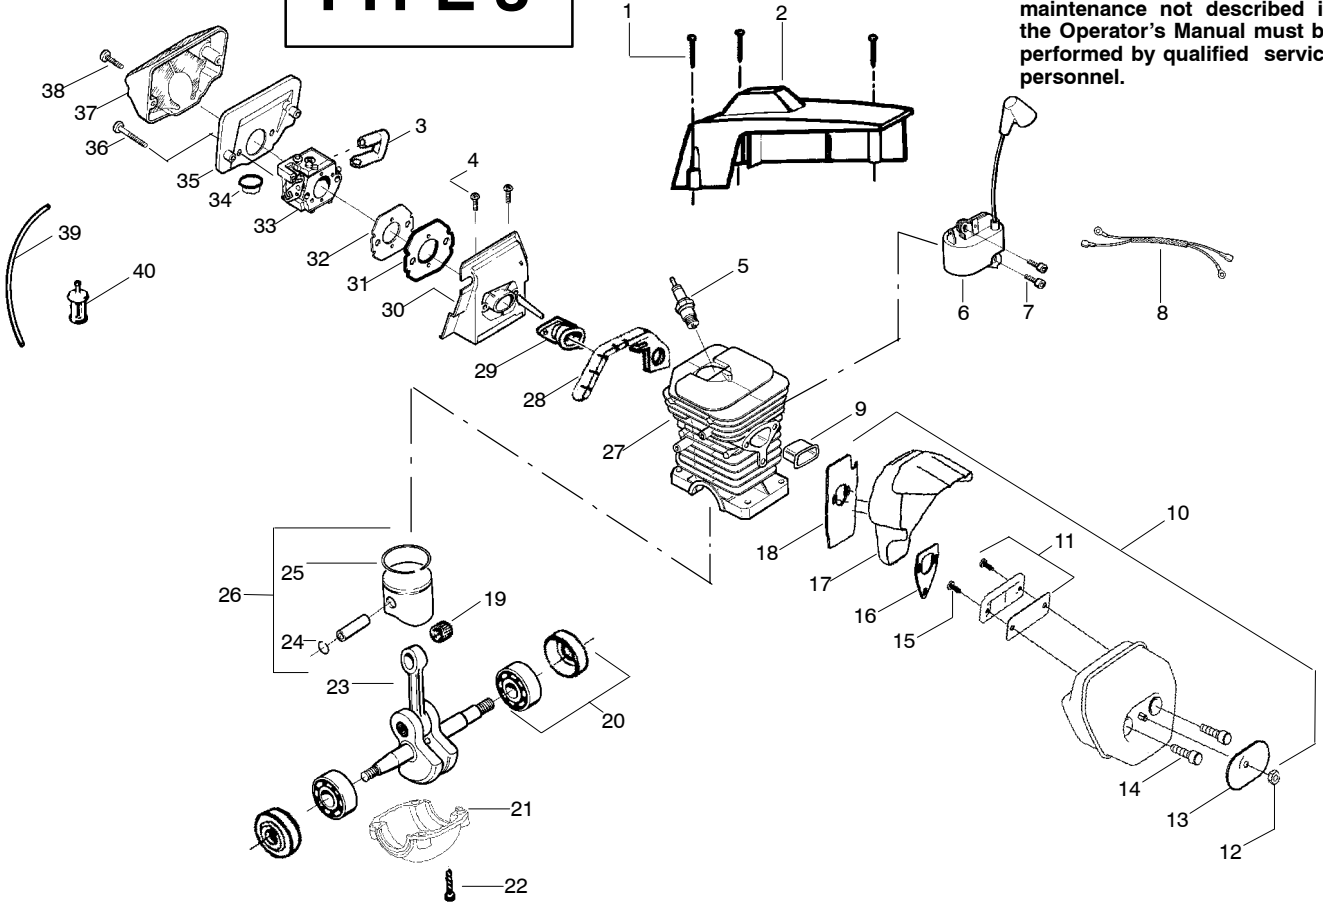

TYPE 3

⚠ WARNING
All repairs, adjustments and maintenance not described in the Operator's Manual must be performed by qualified service personnel.

Ref.	Part No.	Description	Ref.	Part No.	Description
1.	530016154	Screw	25.	530037380	Ring-Piston
2.	530069700	Kit-Cylinder Shield	26.	530071496	Kit-Piston (Incl. 24, 25)
3.	530037464	Grommet -Carb.	27.	530071491	Assy-Cyl/Crankcase (Incl.#21)
4.	530015814	Screw	28.	530019251	Seal-Super Clean
5.	952030150	Spark Plug (RCJ-7Y)	29.	530037668	Intake Boot
6.	530039143	Module-Ignition	30.	530053396	Adapter-Carb.
7.	530015895	Screw	31.	530037872	Intake Plate-Carb
8.	530037467	Assy-Switch Wire	32.	530019172	Gasket-Carb.
9.	530037652	Insulator-Heat	33.	530071492	Kit-Carburetor (WT-610)
10.	530071495	Kit-Muffler (Incl.12-18)	34.	530036792	Isolator
11.	530071497	Kit-Spark Arrestor (Incl.# 15)	35.	530037478	Filter-Air (Bottom)
12.	530016359	Nut-Brass	36.	530015970	Screw
13.	530056061	Cover-Bolt	37.	530036141	Filter-Air (Top)
14.	530016338	Bolt-Muffler	38.	530015899	Screw
15.	530016351	Screw-Spark Screen	39.	530069247	Kit-Fuel Line (Small)
16.	530055128	Gasket-Muffler	40.	530095646	Assy-Fuel Pick-up
17.	530055765	Assy-Muffler Backplate			
18.	530055402	Backplate - Alum.			
19.	530032117	Bearing			
20.	530056363	Assy-Bearing & Seal			
21.	530049794	Cap-Crankcase			
22.	530015897	Screw			
23.	530029794	Assy-C'shaft & Rod			
24.	530015697	Retainer-Piston Pin			
				Not Shown	
				530088182	Operator Manual - Euro I
				530031135	Scrench
				530056167	Decal-Warning/Start Inst.

✓ = NEW PART NUMBER FOR THIS IPL   * = REFER TO THE SERVICE REFERENCE INDICATED FOR MORE INFORMATION. (LOCATED AT END OF IPL)
● = THESE PARTS ARE ILLUSTRATED FOR CLARITY. ORDER COMPLETE ASSEMBLY.