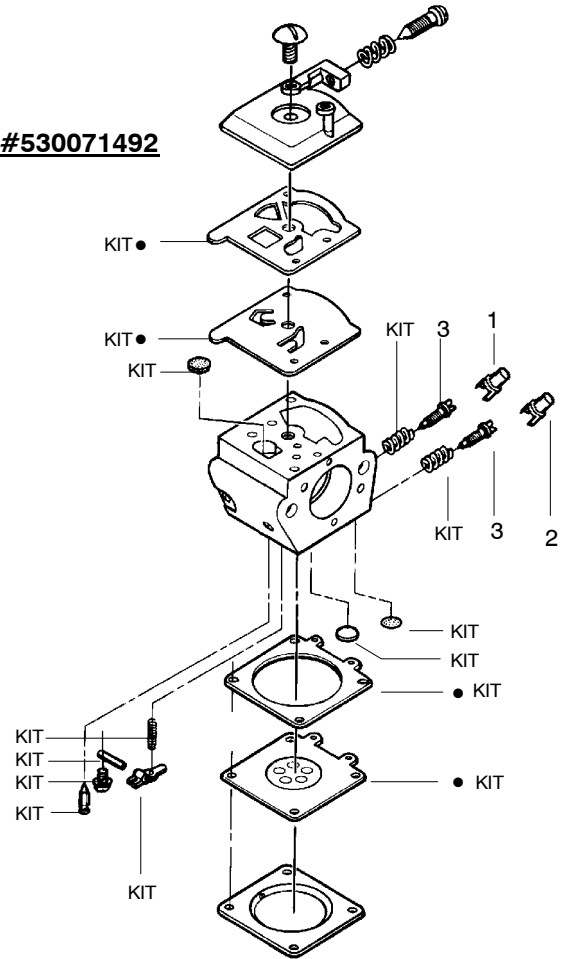

Carburetor Assembly – WT529 – #530071345

Carburetor Assembly – WT610 – #530071492

Carb.
Repair
Kit

4

Gasket/
Dia.
Kit

5

Ref.	Part No.	Description
1.	530038479	Limiting Cap – High (Brown)
2.	530038478	Limiting Cap – Low (Tan)
3.	530035523	Needle – High/Low Speed
4.	530069825	Carburetor Repair Kit (KIT = Indicates Contents)
5.	530069844	Gasket Diaphragm Kit (● Indicates Contents)

Kit - Carburetor Assembly No. 530071693 - WT-657

Note: No Repair kits are available for this carburetor, please order the complete assembly part number 530-071693 - WT-657