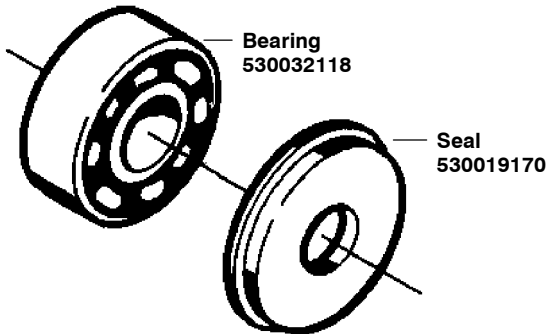

Carb.
Repair
Kit

4

Gasket/
Dia.
Kit

5

Ref.	Part No.	Description
1.	530038479	Limiting Cap – High (Brown)
2.	530038478	Limiting Cap – Low (Tan)
3.	530035523	Needle – High/Low Speed
4.	530069825	Carburetor Repair Kit (KIT = Indicates Contents)
5.	530069844	Gasket Diaphragm Kit (● Indicates Contents)

Kit - Carburetor Assembly No. 530071693 - WT-657

Note: No Repair kits are available for this carburetor, please order the complete assembly part number 530-071693 - WT-657

PARTS LIST NO. 530082347		Poulan ® PARTS LIST	CHAIN SAW MODEL(s) 2900 Export
DATE 5/17/05	REPLACES 530082347-4/10/03		Note: Illustration may differ from actual model due to design changes

★ ★ ★ ★ ★ **SERVICE REFERENCE** ★ ★ ★ ★ ★

If your saw has the seperate bearing and seal please order both the 530032118 bearing and the 530019170 seal. If your saw has the one piece bearing/seal assembly please order the 530056363 bearing/seal assy.
(Please Note : The different styles will not interchange.)

TWO PIECE STYLE

ONE PIECE STYLE

✓ = NEW PART NUMBER FOR THIS IPL ★ = REFER TO THE SERVICE REFERENCE INDICATED FOR MORE INFORMATION. (LOCATED AT END OF IPL)
● = THESE PARTS ARE ILLUSTRATED FOR CLARITY. ORDER COMPLETE ASSEMBLY.