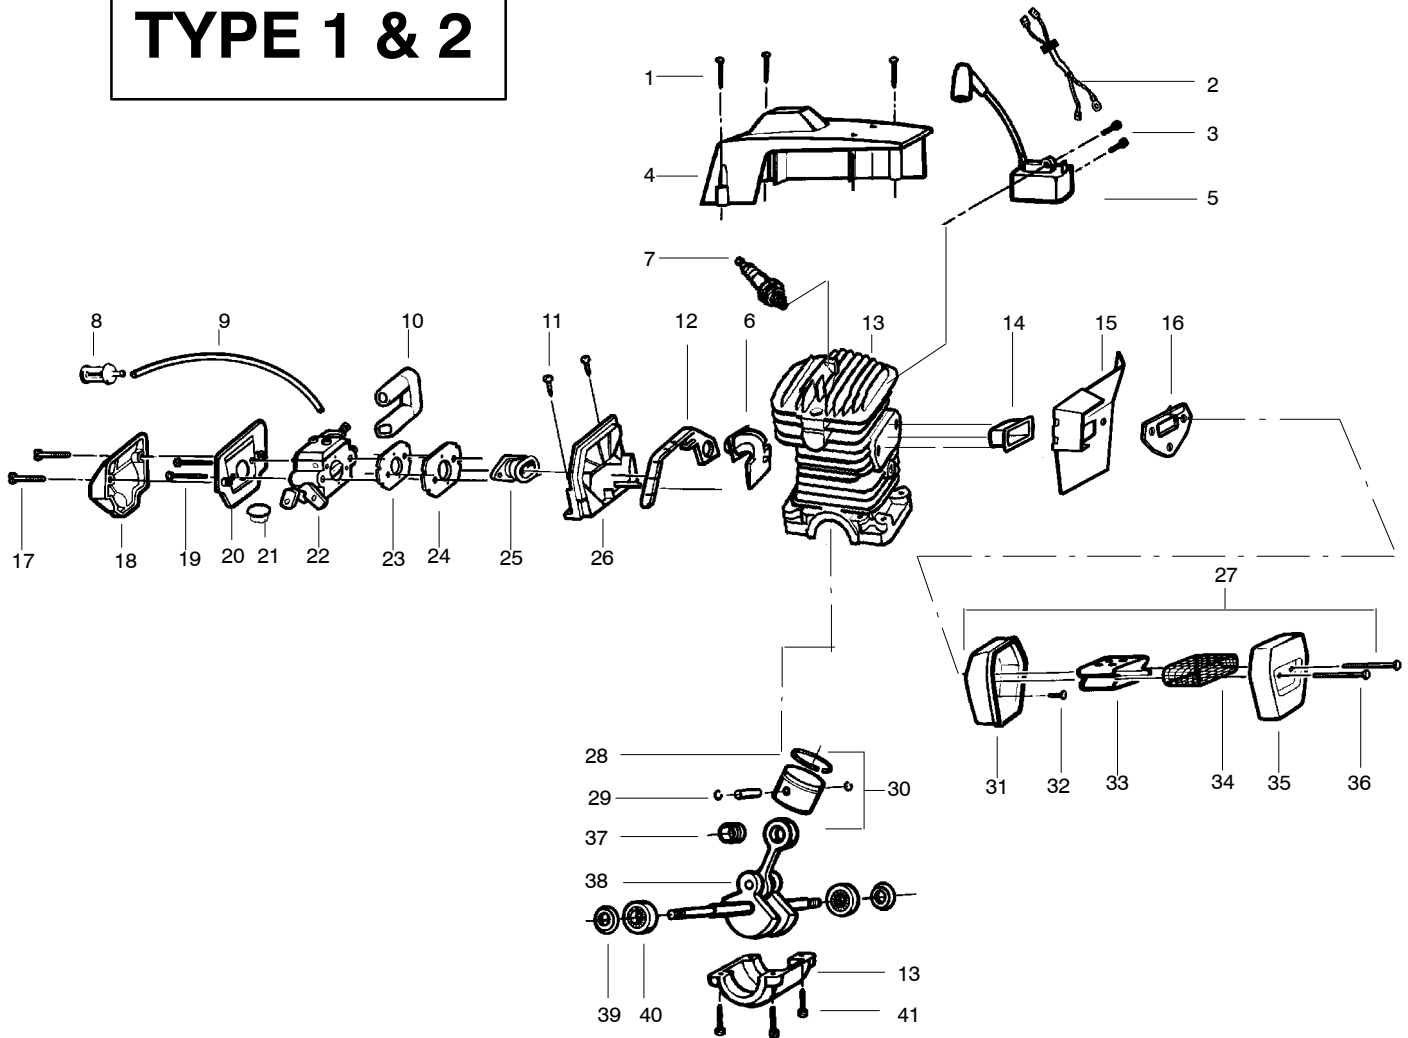

TYPE 1 & 2

Ref.	Part No.	Description	Ref.	Part No.	Description	Ref.	Part No.	Description
1.	530016154	Screw	20.	530037478	Filter-Air (Bottom)	38.	530029794	Assy-C'shaft & Rod
2.	530037467	Assy-Switch Wire	21.	530036792	Isolator	39.	★★★★★	C'shaft Seal
3.	530015895	Screw	22.	530069629	Carburetor (WT-289)	40.	★★★★★	C'shaft Bearing
4.	530069700	Kit-Cylinder Shield	23.	530019172	Gasket-Carburetor	41.	530015897	Screw
5.	530039143	Module-Ignition	24.	530037872	Plate-Carburetor			
6.	530029813	Assy-Turbo air cleaner	25.	530037668	Boot-Intake			
7.	952030150	Spark Plug (RCJ-7Y)	26.	530053396	Adaptor-Carb.			
8.	530047004	Assy-Fuel Pick-up	27.	530069416	Kit-Muffler (Incl. 31,32,33,35,36)			
9.	530069247	Kit - Line Carb / Purge	28.	530037380	Ring-Piston	Not Shown		
10.	530037464	Grommet-Carb.	29.	530015697	Retainer-Piston Pin			
11.	530015814	Screw	30.	530069548	Kit-Piston (Incl. 28, 29 & 37)			
12.	530019203	Seal-Turbo Clean	31.	530037728	Muffler Body			
13.	530014943	Assy-C'case&Cylinder	32.	530015902	Bolt			
14.	530037652	Heat Insulator	33.	530037813	Diffuser			
15.	530037786	Muffler Plate	34.	530036103	Spark Screen			
16.	530019205	Gasket-Muffler	35.	530037249	Muffler Cover			
17.	530015899	Screw	36.	530016170	Muffler Bolt			
18.	530036141	Air Filter (Top)	37.	530032117	Piston Pin Bearing			
19.	530015970	Screw						
							530087763	Operator Manual
							530031135	Srench