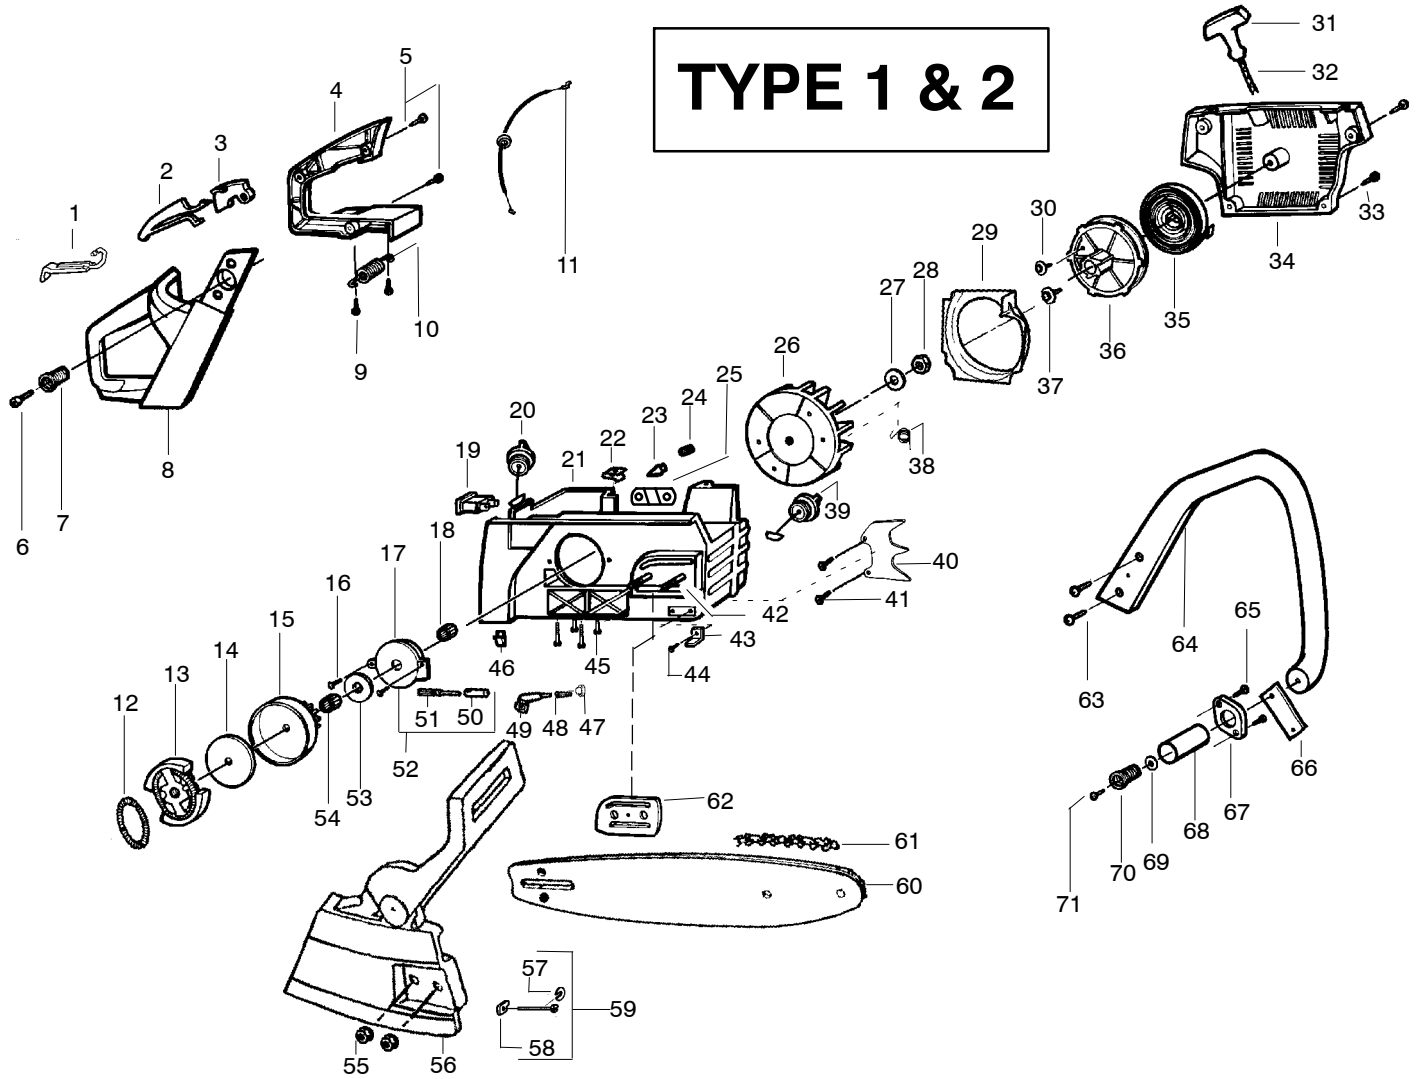

TYPE 1 & 2

Ref.	Part No.	Description	Ref.	Part No.	Description	Ref.	Part No.	Description
1.	530053443	Choke Lever	27.	530015127	Washer	53.	530015907	Thrust Washer
2.	530036098	Throttle Lockout	28.	530016071	Nut	54.	530032119	Clutch Bearing
3.	530036097	Throttle Trigger	29.	530029800	Baffle Plate	55.	530015917	Bar Mounting Nut
4.	530071272	Assy-Handle (incl.#8)	30.	530016080	Screw	56.	530054803	Assy-Chainbrake
5.	530015957	Screw	31.	530037485	Starter Handle	57.	530038593	Retainer-Bar Adjust
6.	530015937	Screw	32.	530069232	Rope Kit	58.	530015826	Bar Adjusting Pin
7.	530038985	Spring - Isolator	33.	530015892	Screw	59.	530069611	Kit - Bar Adjust (incl.57,58)
8.	530071272	Assy-Handle (incl.#4)	34.	530047744	Assy Fan Hsg (Incl. 29)	60.	---	Bar
9.	530015886	Screw	35.	530015891	Recoil Spring		952044324	16"
10.	530038986	Isolator Spring	36.	530069313	Kit - Starter Pulley		952044325	18"
11.	530038471	Throttle Cable	37.	530015920	Screw		952044326	20"
12.	530094188	Spring - Clutch	38.	530023817	Spring - Starter Dog	61.	---	Chain
13.	530014949	Clutch Ass'y.	39.	530010846	Oil Cap Ass'y.		952051301	16"
14.	530015611	Clutch Washer	40.	530014381	Assy. - Spike (incl.41)		952051313	18"
15.	530069342	Kit - Clutch Drum & Bearing (incl. 54)	41.	530015805	Screw		952051310	20"
16.	530015896	Screw	42.	530015877	Bar Bolt	62.	530047855	Bar Plate
17.	530029835	Oil Pump Hsg.	43.	530029850	Chain Catcher	63.	530015814	Screw
18.	530029833	Oil Pump Worm	44.	530015906	Screw	64.	530038327	Handle
19.	530069572	Switch Kit	45.	530016037	Screw	65.	530015775	Screw
20.	530010845	Fuel Cap Ass'y.	46.	530019174	Oil Seal	66.	530036113	Front Strap
21.	530037511	Chassis Ass'y.	47.	530030189	Plug-Oiler Filter	67.	530036101	Isolator Plate
22.	530015922	Speed Nut	48.	530037821	Oil Filter	68.	530036142	Spring Sleeve
23.	530026119	Check Valve	49.	530037057	Oil Pick-up	69.	530015123	Washer
24.	530029868	Vent Plug	50.	530029834	Oil Pump Barrel	70.	530038985	Isolator Spring
25.	530036043	Bar Stud Plate	51.	530029838	Plunger & Gear Ass'y.	71.	530015984	Screw
26.	530039147	Flywheel Ass'y.	52.	530014410	Oil Pump Ass'y. (Incl. 17, 50, & 51)			

✓ = NEW PART NUMBER FOR THIS IPL

* = REFER TO THE SERVICE REFERENCE INDICATED FOR MORE INFORMATION. (LOCATED AT END OF IPL)