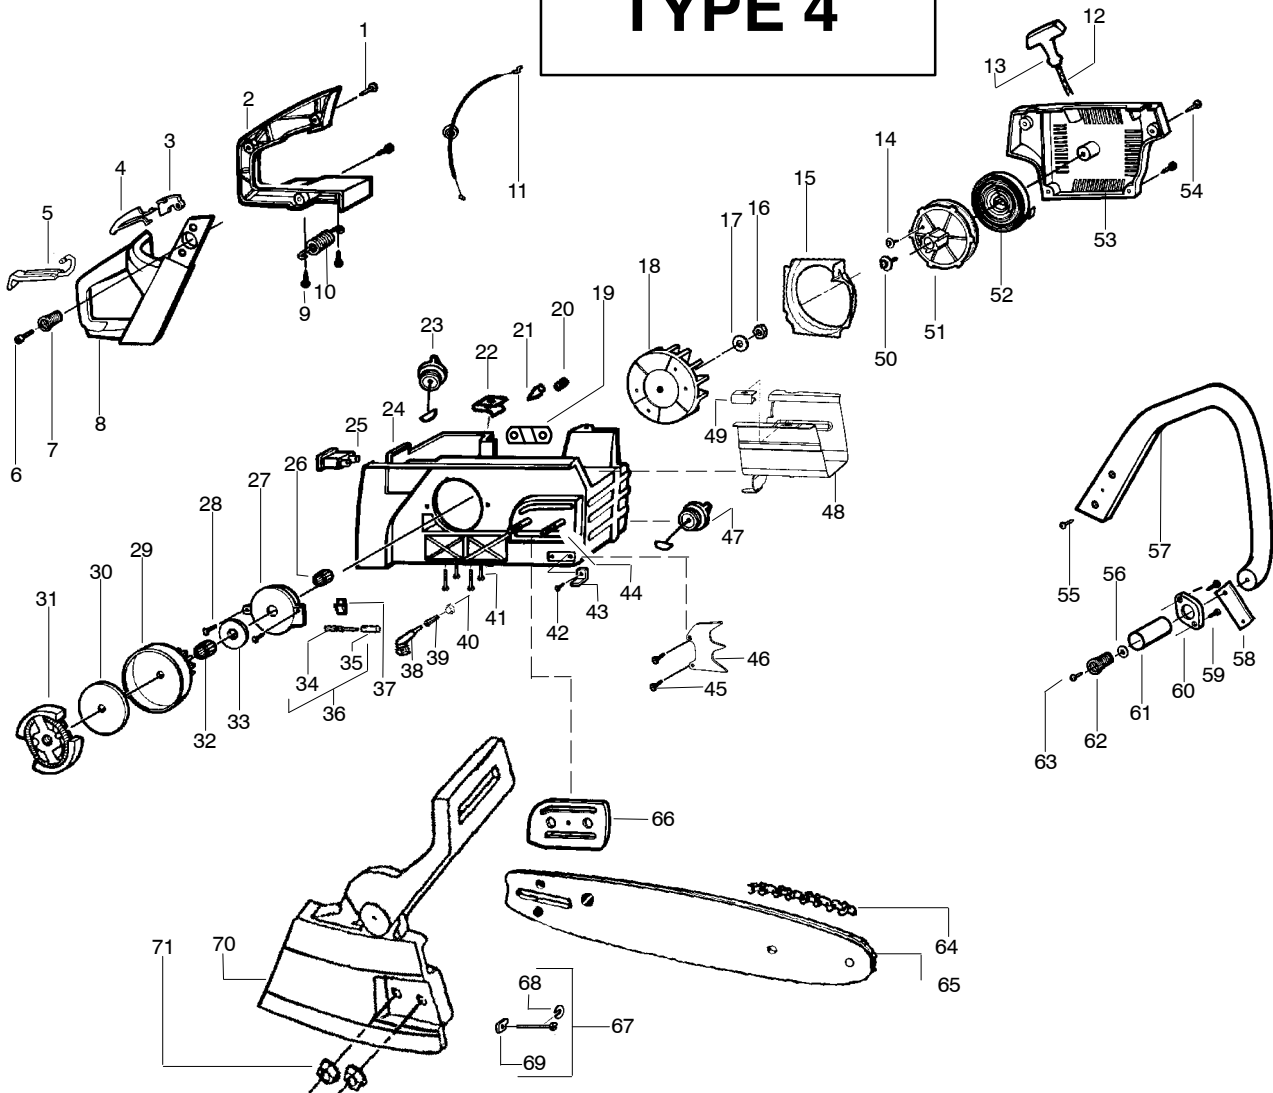

TYPE 4

Ref.	Part No.	Description	Ref.	Part No.	Description	Ref.	Part No.	Description
1.	530015957	Screw	23.	530010845	Assy-Fuel Cap	47.	530010846	Assy-Oil Cap
2.	530071272	Cover-Handle	24.	530037511	Assy-Chassis	48.	530055406	Shield-Heat
3.	530036097	Trigger-Throttle	25.	530069572	Kit-Switch	49.	530055322	Clip-"U"
4.	530036098	Lockout-Throttle	26.	530029833	Worm-Oil Pump	50.	530015920	Screw
5.	530053443	Lever-Choke	27.	530029835	Hsg.-Oil Pump	51.	530069313	Kit-Starter Pulley
6.	530015937	Screw	28.	530015896	Screw	52.	530015891	Spring-Recoil
7.	530038985	Spring-Isolator	29.	530069342	Kit-Clutch Drum	53.	530047744	Housing-Fan (incl.#15)
8.	530071272	Handle-Rear	30.	530015611	Washer-Clutch	54.	530015892	Screw
9.	530015906	Screw	31.	530014949	Assy-Clutch	55.	530015814	Screw
10.	530038986	Spring-Isolator	32.	530032119	Bearing-Clutch	56.	530015123	Washer
11.	530038471	Assy-Throttle Cable (Incl. Grommet)	33.	530015907	Washer-Thrust	57.	530038327	Handle-Front
12.	530069232	Kit-Rope	34.	530029838	Assy-Plunger/Gear	58.	530036113	Front Strap-AV
13.	530037485	Handle-Starter	35.	530029834	Barrel-Oil Pump	59.	530015775	Screw-Plate
14.	530016080	Screw	36.	530014410	Assy-Oil Pump (Incl. 27, 34, & 35)	60.	530036101	Plate-Isolator
15.	530047667	Plate-Baffle Fan	37.	530019174	Seal-Oil	61.	530036142	Spring Sleeve-AV
16.	530016071	Nut-Flywheel	38.	530037057	Pickup-Oil	62.	530038985	Spring-Isolator
17.	530015127	Washer-Flywheel	39.	530037821	Filter-Oil	63.	530015984	Screw
18.	530039147	Assy-Flywheel	40.	530030189	Plug-Oil Filter	64.	952051313	Chain-18" (33SL-72)
19.	530036043	Plate-Support (Bar Stud)	41.	530016037	Screw	65.	952044325	Bar-18"
20.	530029868	Plug-Vent	42.	530015814	Screw	66.	530047855	Bar Plate
21.	530026119	Valve-Check	43.	530029850	Chain Catcher	67.	530069611	Kit-Bar Adj. (Incl 68,69)
22.	530015922	Nut-Speed	44.	530015877	Bar Bolt	68.	530038593	Retainer-Bar Adjust
			45.	530015805	Screw	69.	530015826	Pin-Bar Adjust
			46.	530014381	Kit-Spike Assy.(incl.#45)	70.	530054803	Assy-Chain Brake
						71.	530015917	Nut-Bar Mounting

✓ = NEW PART NUMBER FOR THIS IPL   * = REFER TO THE SERVICE REFERENCE INDICATED FOR MORE INFORMATION. (LOCATED AT END OF IPL)