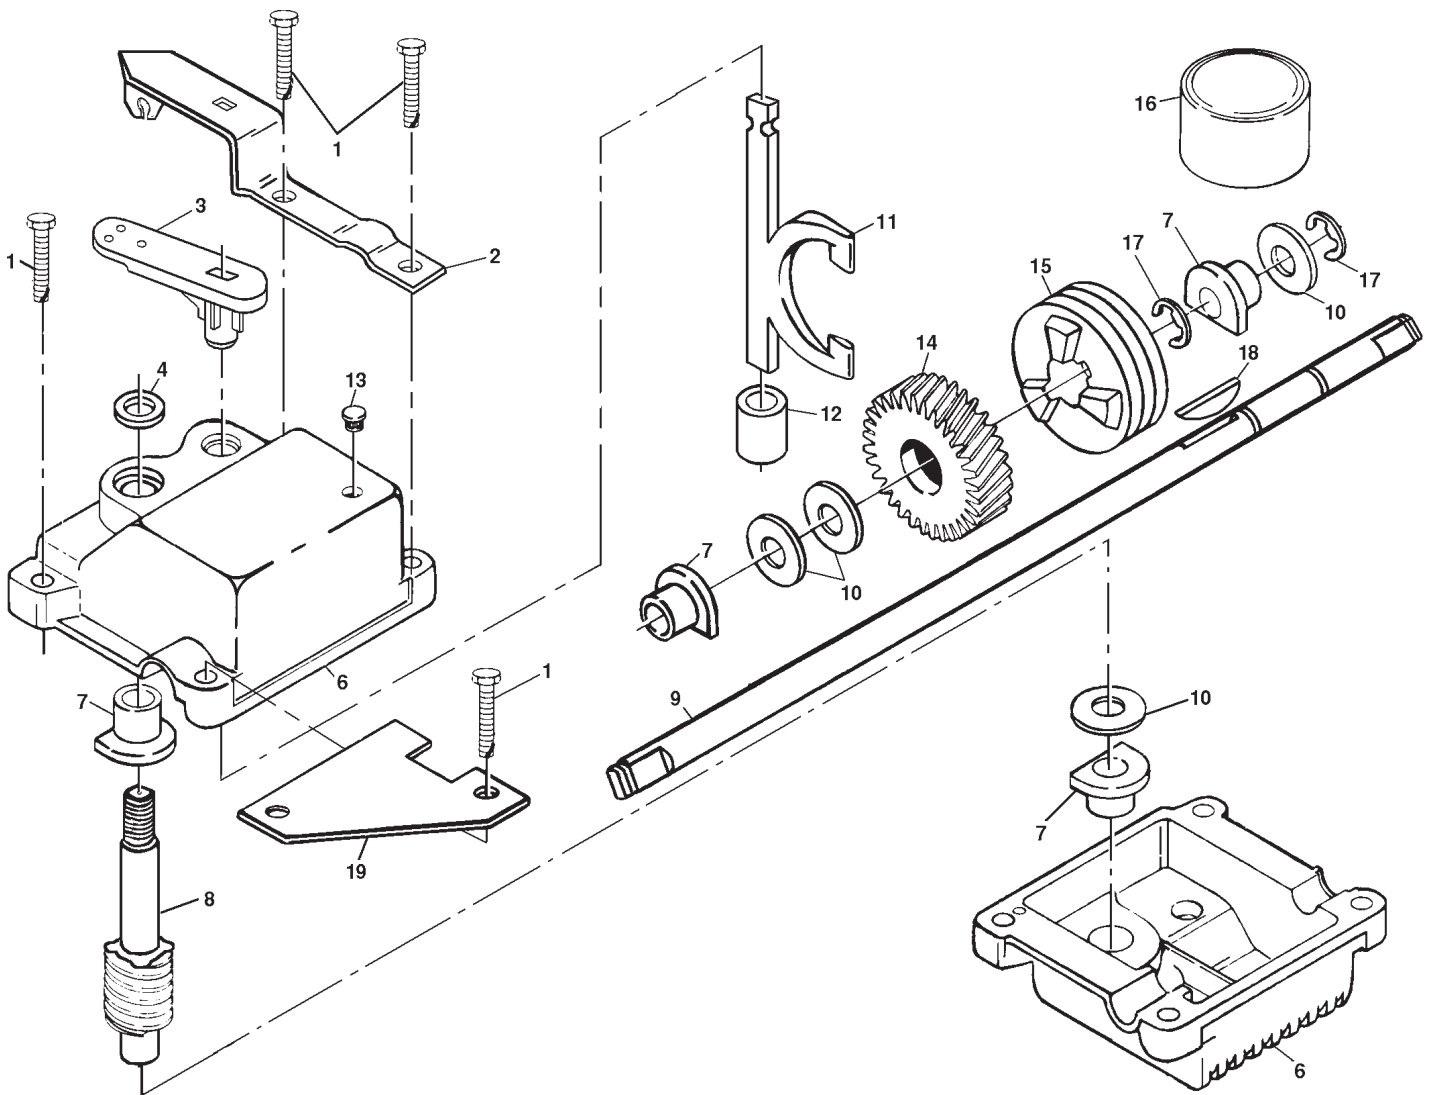

REPAIR PARTS

ROTARY LAWN MOWER - - MODEL NUMBER PP55Y22CHA

REPAIR PARTS

ROTARY LAWN MOWER - - MODEL NUMBER PP55Y22CHA

KEY NO.	PART NO.	DESCRIPTION	KEY NO.	PART NO.	DESCRIPTION
1	146323	Control Cable Assembly	31	132010	Hex Flange Nut
3	145212	Flanged Locknut 3/8-16	32	137052	Drive Pulley
4	158755	Hex Washer Head Screw 1/4-20 x 2.12	35	151521	Wheel Adjuster Assembly (Left)
5	146527	V-Belt	36	702511	Gear Case Assembly
6	150495	Spring Retainer	37	137090	Spring
8	77400	Hubcap	38	63601	Locknut 1/4-20
11	700953	Wheel & Tire Assembly	40	75192	Spring
12	12000058	E-Ring	41	151520	Wheel Adjuster Assembly (Right)
13	137054	Pinion	53	149555	Frame Assembly
14	88080	Dust Cover	54	168790	Grass Catcher
16	67725	Washer 1/2 x 1-1/2 x .134	55	86012	Driveshaft Cover
18	87877	Selector Knob	60	751152	Nut
26	146072	Pan Head Tapping Screw #10-24 x 2-3/4			
27	149746	Pan Head Screw #10-24 x 1- 3/4			
28	137081	Drive Cover			

REPAIR PARTS

POWER PROPELLED LAWN MOWER - - MODEL NO. PP55Y22CHA

GEAR CASE ASSEMBLY PART NUMBER 702511

KEY NO.	PART NO.	DESCRIPTION
1	17490416	Tapping Screw 1/4-20 x 1-1/4
2	137055X004	Engagement Bracket
3	137053	Shifter
4	57072	Seal
6	48373	Gear Case Halves Kit (Includes Key Nos. 4 and 7)
7	77881	Bearing
8	137051	Worm Shaft
9	137074	Drive Shaft
10	57079	Hardened Washer

NOTE: All component dimensions given in U.S. inches.
1 inch = 25.4 mm