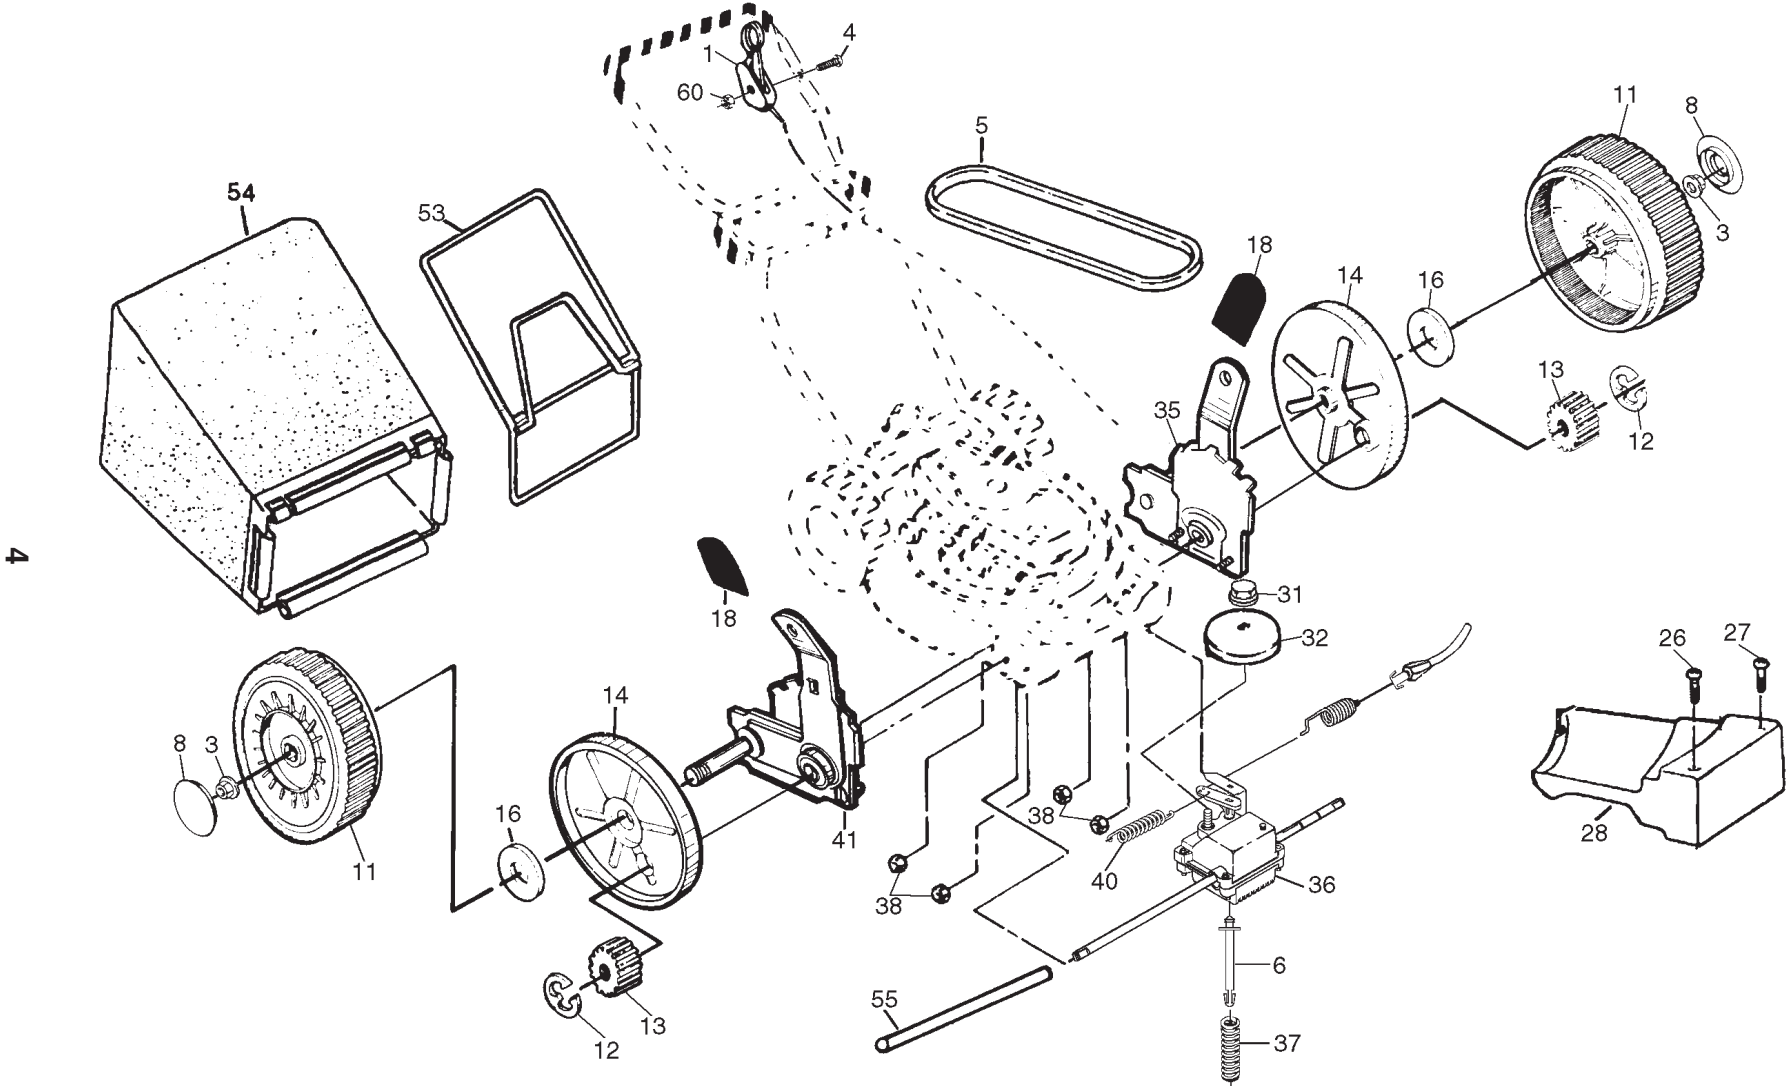

REPAIR PARTS

ROTARY LAWN MOWER - - MODEL NUMBER PP55Y22CHA

REPAIR PARTS

ROTARY LAWN MOWER - - MODEL NUMBER PP55Y22CHA

KEY NO.	PART NO.	DESCRIPTION	KEY NO.	PART NO.	DESCRIPTION
1	146323	Control Cable Assembly	31	132010	Hex Flange Nut
3	145212	Flanged Locknut 3/8-16	32	137052	Drive Pulley
4	158755	Hex Washer Head Screw 1/4-20 x 2.12	35	151521	Wheel Adjuster Assembly (Left)
5	146527	V-Belt	36	702511	Gear Case Assembly
6	150495	Spring Retainer	37	137090	Spring
8	77400	Hubcap	38	63601	Locknut 1/4-20
11	700953	Wheel & Tire Assembly	40	75192	Spring
12	12000058	E-Ring	41	151520	Wheel Adjuster Assembly (Right)
13	137054	Pinion	53	149555	Frame Assembly
14	88080	Dust Cover	54	168790	Grass Catcher
16	67725	Washer 1/2 x 1-1/2 x .134	55	86012	Driveshaft Cover
18	87877	Selector Knob	60	751152	Nut
26	146072	Pan Head Tapping Screw #10-24 x 2-3/4			
27	149746	Pan Head Screw #10-24 x 1- 3/4			
28	137081	Drive Cover