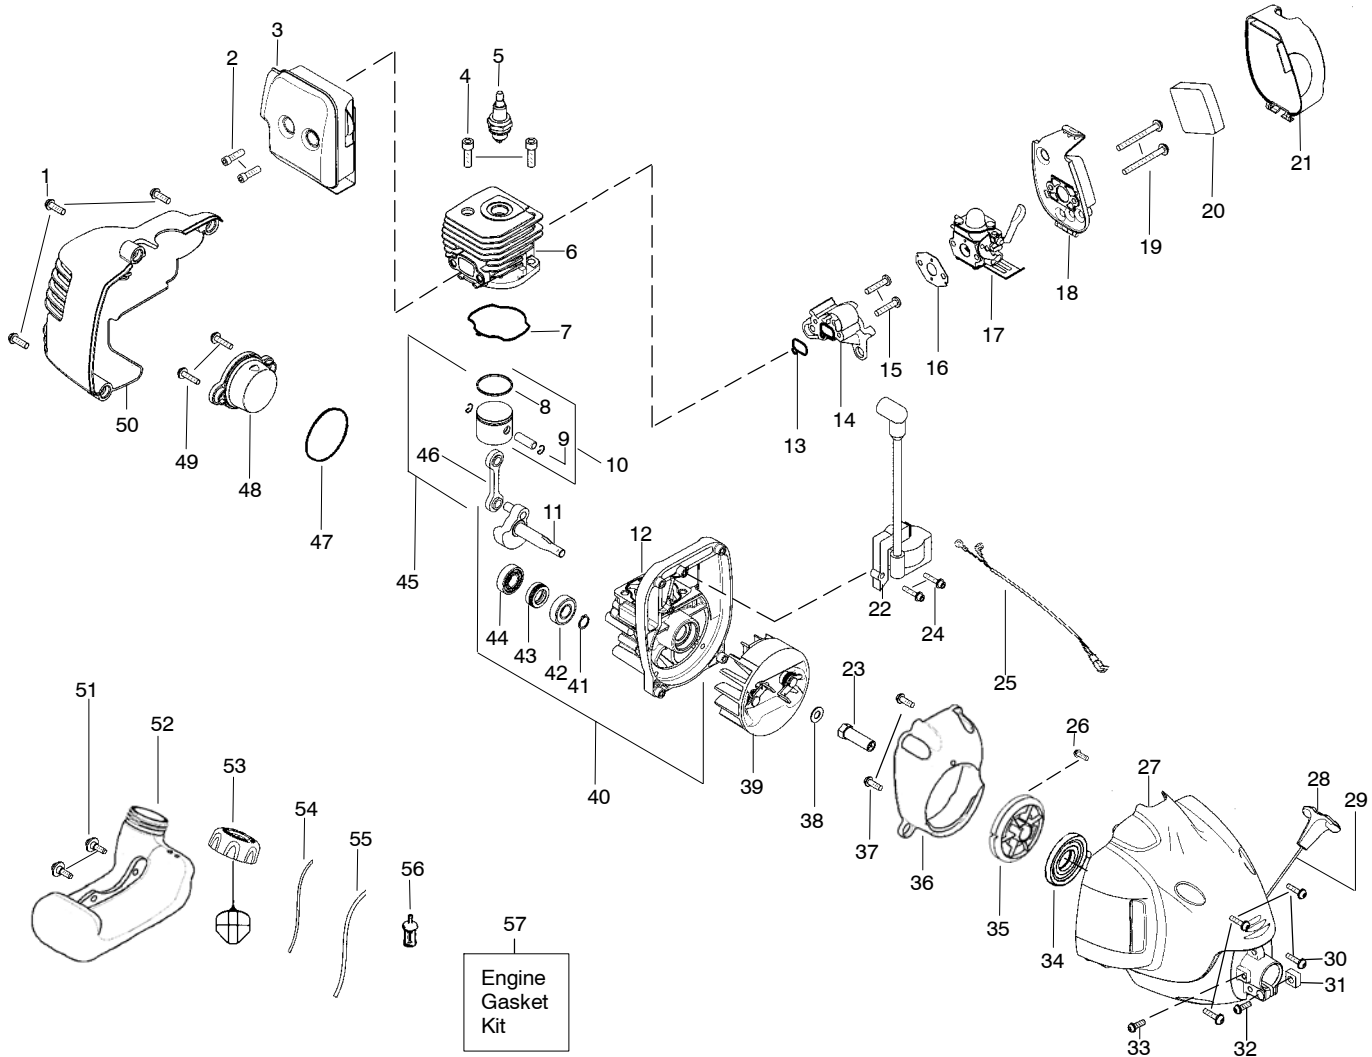

Ref.	Part No.	Description	Ref.	Part No.	Description	Ref.	Part No.	Description
1.	530015880	Screw	20.	530036575	Foam-Air Filter	45.	530071785	Kit-Con Rod/Piston (Incl. 10,46)
2.	530058982	Bolt-Muffler	21.	530058740	Cover-Air Box	46.	530069945	Kit-Conn. Rod Assy
3.	530059826	Assy-Muffler/Shield (Incl. 2)	22.	530039234	Ignition Module	47.	530071750	O-Ring-C'case (kit)
4.	530015953	Screw-Cylinder	23.	530027953	Coupling-Drive	48.	530058738	Assy-Plug (incl.47)
5.	952030249	Spark Plug (RCJ 6Y)	24.	530016357	Screw	49.	530016386	Screw
6.	530012541	Cylinder	25.	530047278	Assy-Leadwire	50.	530058737	Shroud-Rear
7.	530071750	Seal-Cylinder (kit)	26.	530016391	Screw	51.	530016431	Retainer-Tank
8.	530055120	Piston Ring	27.	545008201	Assy.-Fan Hsg	52.	530058847	Assy-Fuel Tank (incl. filter, lines & fuel cap)
9.	530015162	Retainer-Piston Pin	28.	530058742	Handle-Starter	53.	530058743	Assy-Fuel Cap w/ret.
10.	530071833	Kit - Piston (Incl. 8, 9)	29.	530071798	Kit - Rope	54.	530069247	Kit-Fuel Line (Small)
11.	530012555	Assy-Crankshaft	30.	530015810	Screw	55.	530069216	Kit-Fuel Line (Large)
12.	530012582	Assy-Crankcase (Incl. 42,43,44)	31.	530016382	Nut 12-24	56.	530095646	Assy-Fuel Pickup
13.	530071750	Seal-Cyl/Carb.(kit)	32.	530016381	Screw 12-24	57.	530071750	Kit-Engine Gasket (Incl. 7,13,16,47)
14.	530057547	Adapter-Carb.	33.	530015805	Screw-Shaft Align			Not Shown
15.	530016309	Screw	34.	530042086	Spring-Starter			
16.	530071750	Gasket-Carb. (kit)	35.	530071797	Kit-Starter Pulley			
17.	-----	Kit-Carb.	36.	530057548	Baffle			
	530071822	Zama (C1U-W24)	37.	530015880	Screw			
	545081807	Walbro (WT-670)	38.	530015828	Washer-Flat			
			39.	530054115	Assy-Flywheel			
			40.	530071751	Assy-C'case & C'shaft (Incl. 11,12,41)			
			41.	530015941	Retain. Ring-C'shaft			
			42.	530055728	Outer Bearing			
			43.	530019264	Seal			
			44.	530032125	Inner Bearing			
18.	530059246	Air Box					530058569	Choke Lever - Zama
19.	530016429	Screw					530059297	Choke Lever - Walbro

(Note: Repair kits are not available for this carburetor)