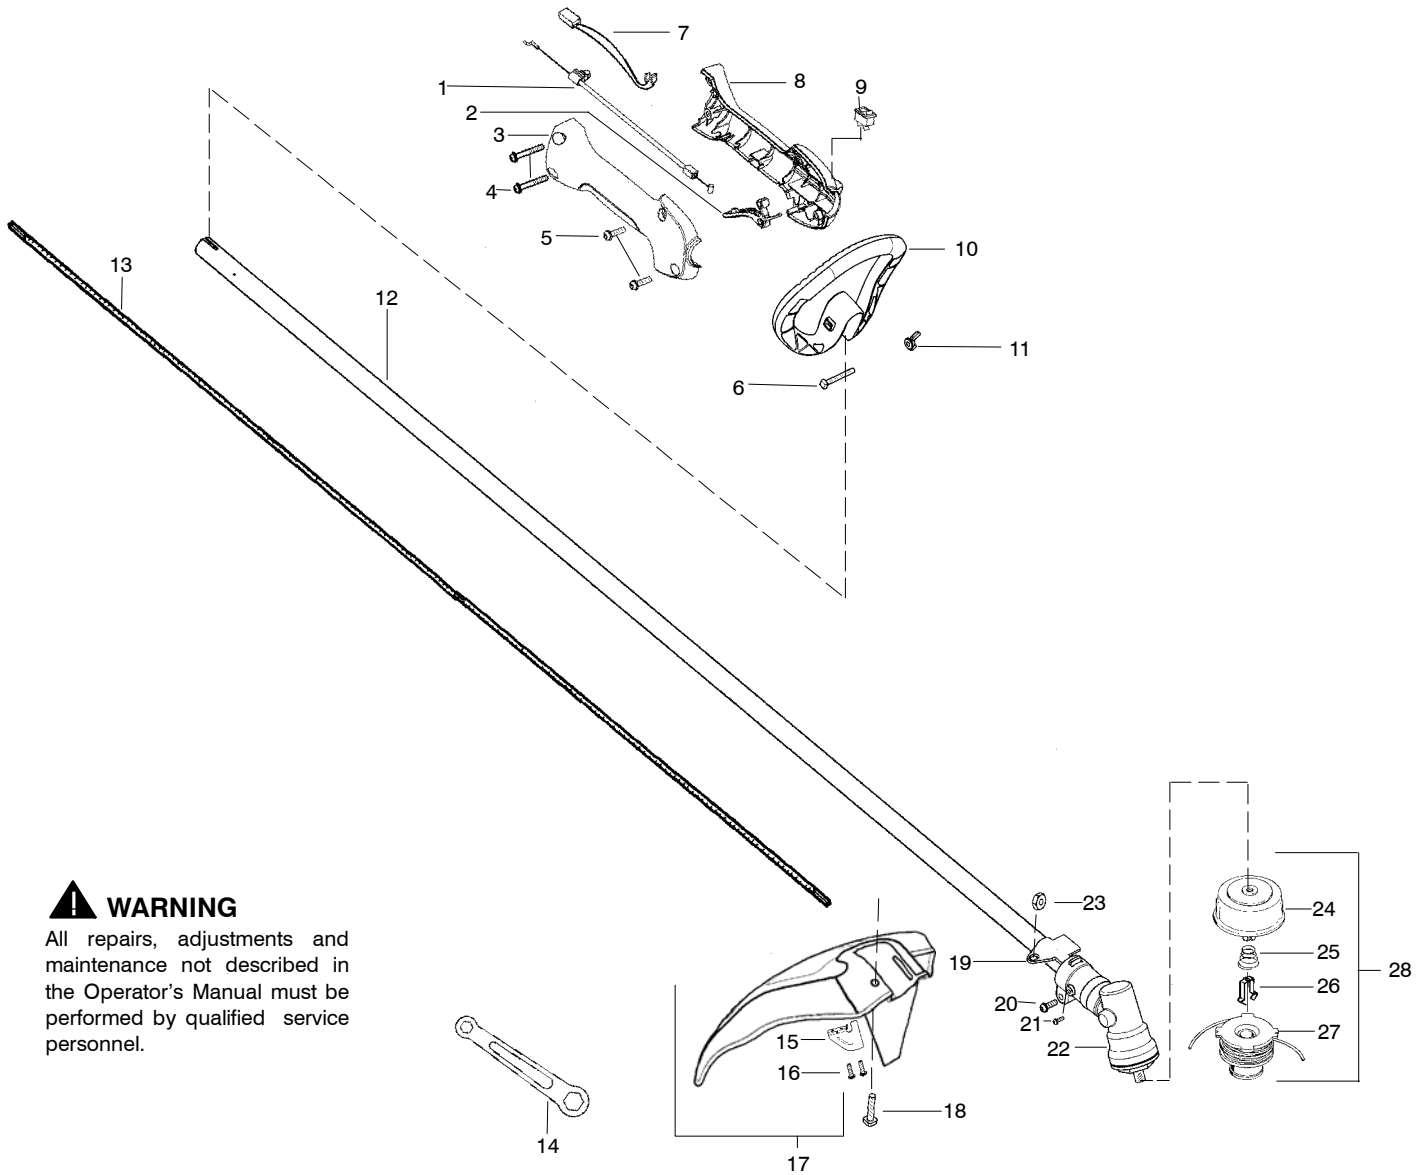

PARTS LIST NO. 530165857		<b>Poulan®</b> PARTS LIST	MODEL(s) SST250
DATE 9/26/06	Replaces 530165857 - 06/16/06		<b>Note:</b> Illustration may differ from actual model due to design changes

**! WARNING**

All repairs, adjustments and maintenance not described in the Operator's Manual must be performed by qualified service personnel.

Ref.	Part No.	Description	Ref.	Part No.	Description
1.	530057566	Assy - Throttle Cable	20.	530016014	Screw
2.	530049107	Trigger	21.	530016224	Screw
3.	530058751	Throttle Hsg. (Right)	22.	530096099	Assy - Gearbox
4.	530016406	Screw	23.	530015197	Nut
5.	530015814	Screw	24.	530095772	Assy - Hub.
6.	530015786	Bolt - Handle	25.	530053241	Spring
7.	530054183	Assy - Wire	26.	530401957	Retainer
8.	530150095	Throttle Hsg. (Left)	27.	530056500	Assy - Spool w/Line
9.	530069572	Kit - Switch	28.	530056498	Assy - Head TNG VI Assy.
10.	530058753	Assy - Handle (Incl. 6,11)			
11.	530016152	Wingnut - Handle			
12.	545008301	Assy - Drive Shaft Hsg.			
13.	530096169	Shaft - Flex			
14.	530056401	Wrench			
15.	530052285	Line Limiter			Not Shown
16.	530015814	Screw			
17.	530071823	Kit - Shield Assy (Incl. 15,16)			
18.	530015820	Bolt - Shield	545076645		Manual (Scan)
19.	530057554	Bracket - Shield	530150303		Decal - Shaft Warning