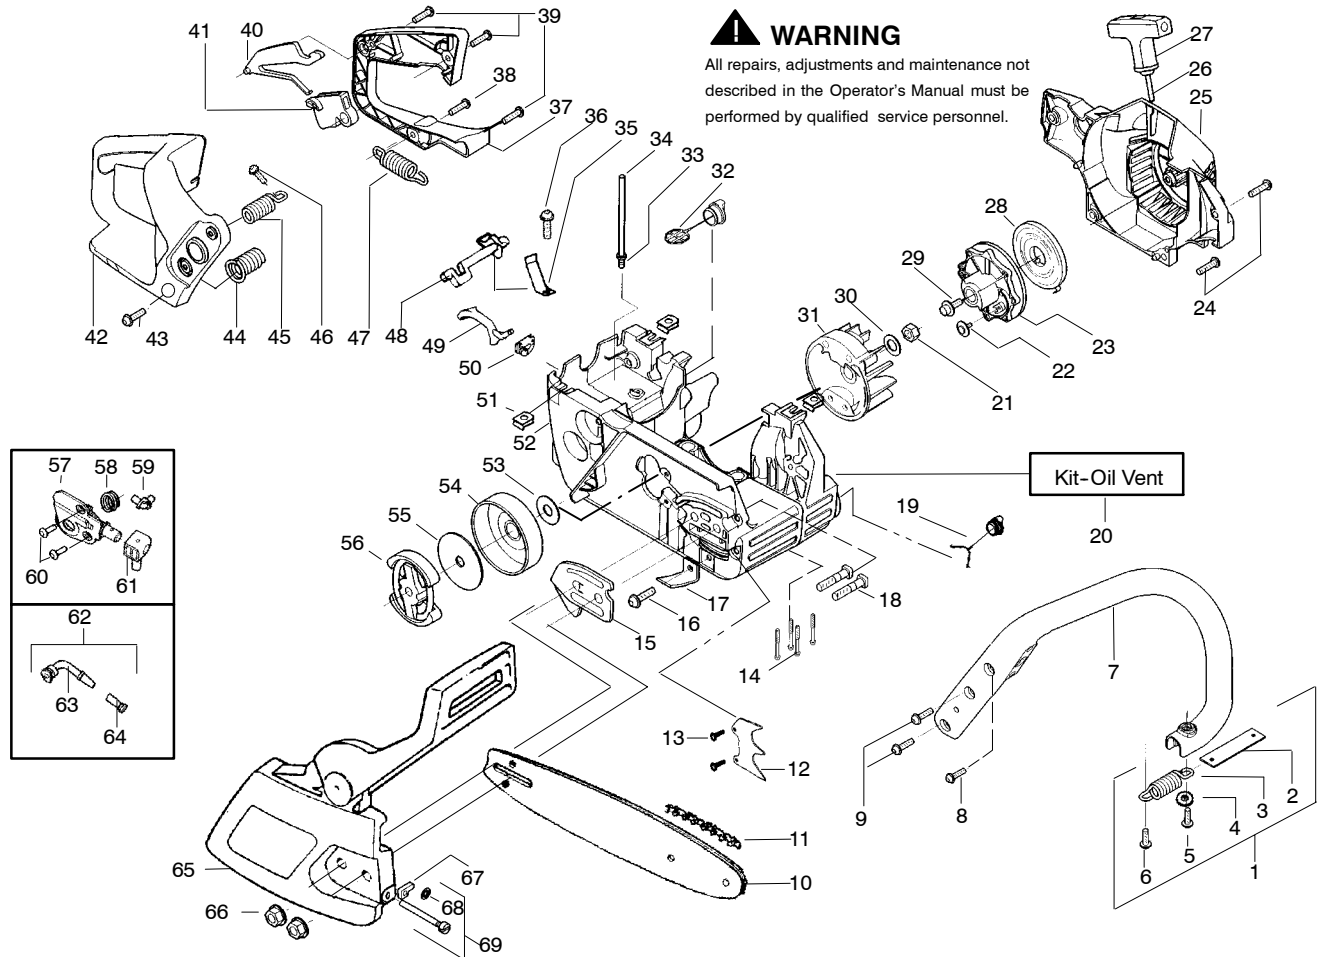

PARTS LIST NO. <b>530165090</b>		<b>WOODSHARK PARTS LIST</b>	CHAIN SAW MODEL(s) <b>2275</b>
DATE <b>6/01/07</b>	Replaces 530165090 - 3/07/07		<b>Note:</b> Illustration may differ from actual model due to design changes

↙ = NEW PART NUMBER FOR THIS IPL

★ = REFER TO THE SERVICE REFERENCE INDICATED FOR MORE INFORMATION. (LOCATED AT END OF IPL)

PARTS LIST NO. <b>530165090</b>		<b>WOODSHARK PARTS LIST</b>	CHAIN SAW MODEL(S) <b>2275</b>
DATE <b>6/01/07</b>	Replaces 530165090 - 3/07/07		PAGE NO. <b>2</b>
<b>Note:</b> Illustration may differ from actual model due to design changes			

✓ = NEW PART NUMBER FOR THIS IPL

★ = REFER TO THE SERVICE REFERENCE INDICATED FOR MORE INFORMATION. (LOCATED AT END OF IPL)

PARTS LIST NO. <b>530165090</b>		<b>WOODSHARK PARTS LIST</b>	CHAIN SAW MODEL(s) <b>2275</b>
DATE <b>6/01/07</b>	Replaces 530165090 - 3/07/07		<b>Note:</b> Illustration may differ from actual model due to design changes