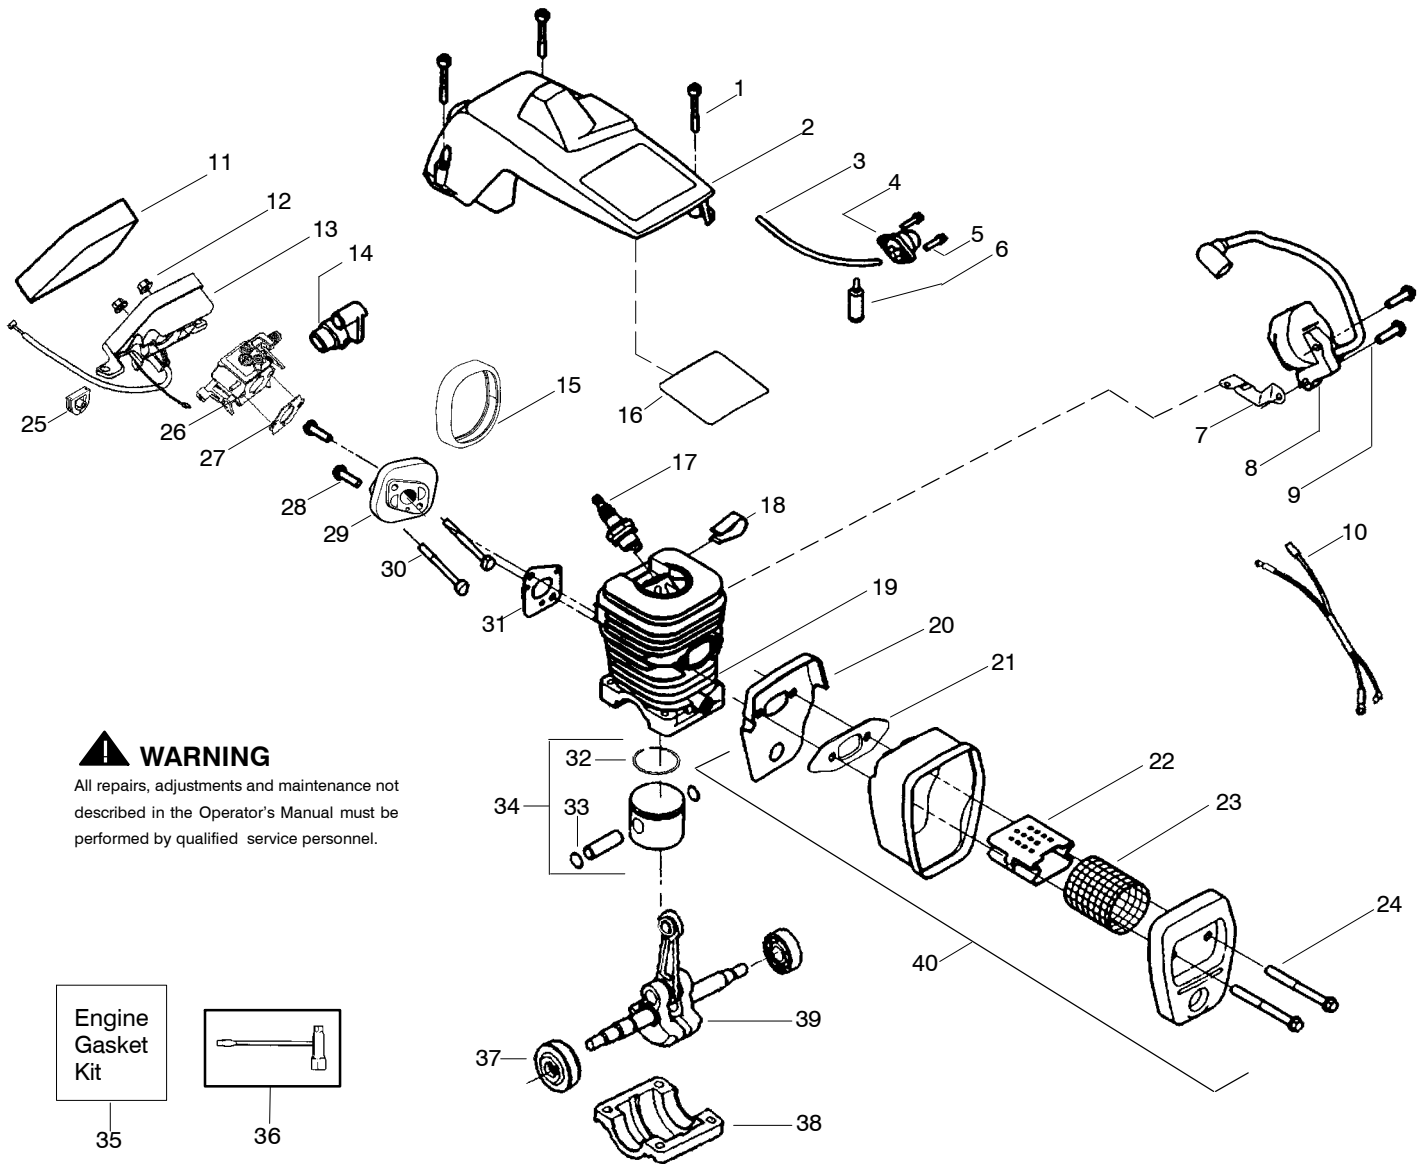

PARTS LIST NO. <b>530165090</b>		<b>WOODSHARK PARTS LIST</b>	CHAIN SAW MODEL(s) <b>2275</b>
DATE <b>6/01/07</b>	Replaces 530165090 - 3/07/07		<b>Note:</b> Illustration may differ from actual model due to design changes

↙ = NEW PART NUMBER FOR THIS IPL

★ = REFER TO THE SERVICE REFERENCE INDICATED FOR MORE INFORMATION. (LOCATED AT END OF IPL)

PARTS LIST NO. <b>530165090</b>		<b>WOODSHARK PARTS LIST</b>	CHAIN SAW MODEL(S) <b>2275</b>
DATE <b>6/01/07</b>	Replaces 530165090 - 3/07/07		PAGE NO. <b>2</b>
<b>Note:</b> Illustration may differ from actual model due to design changes			

✓ = NEW PART NUMBER FOR THIS IPL

★ = REFER TO THE SERVICE REFERENCE INDICATED FOR MORE INFORMATION. (LOCATED AT END OF IPL)

PARTS LIST NO. <b>530165090</b>		<b>WOODSHARK PARTS LIST</b>	CHAIN SAW MODEL(s) <b>2275</b>
DATE <b>6/01/07</b>	Replaces 530165090 - 3/07/07		<b>Note:</b> Illustration may differ from actual model due to design changes