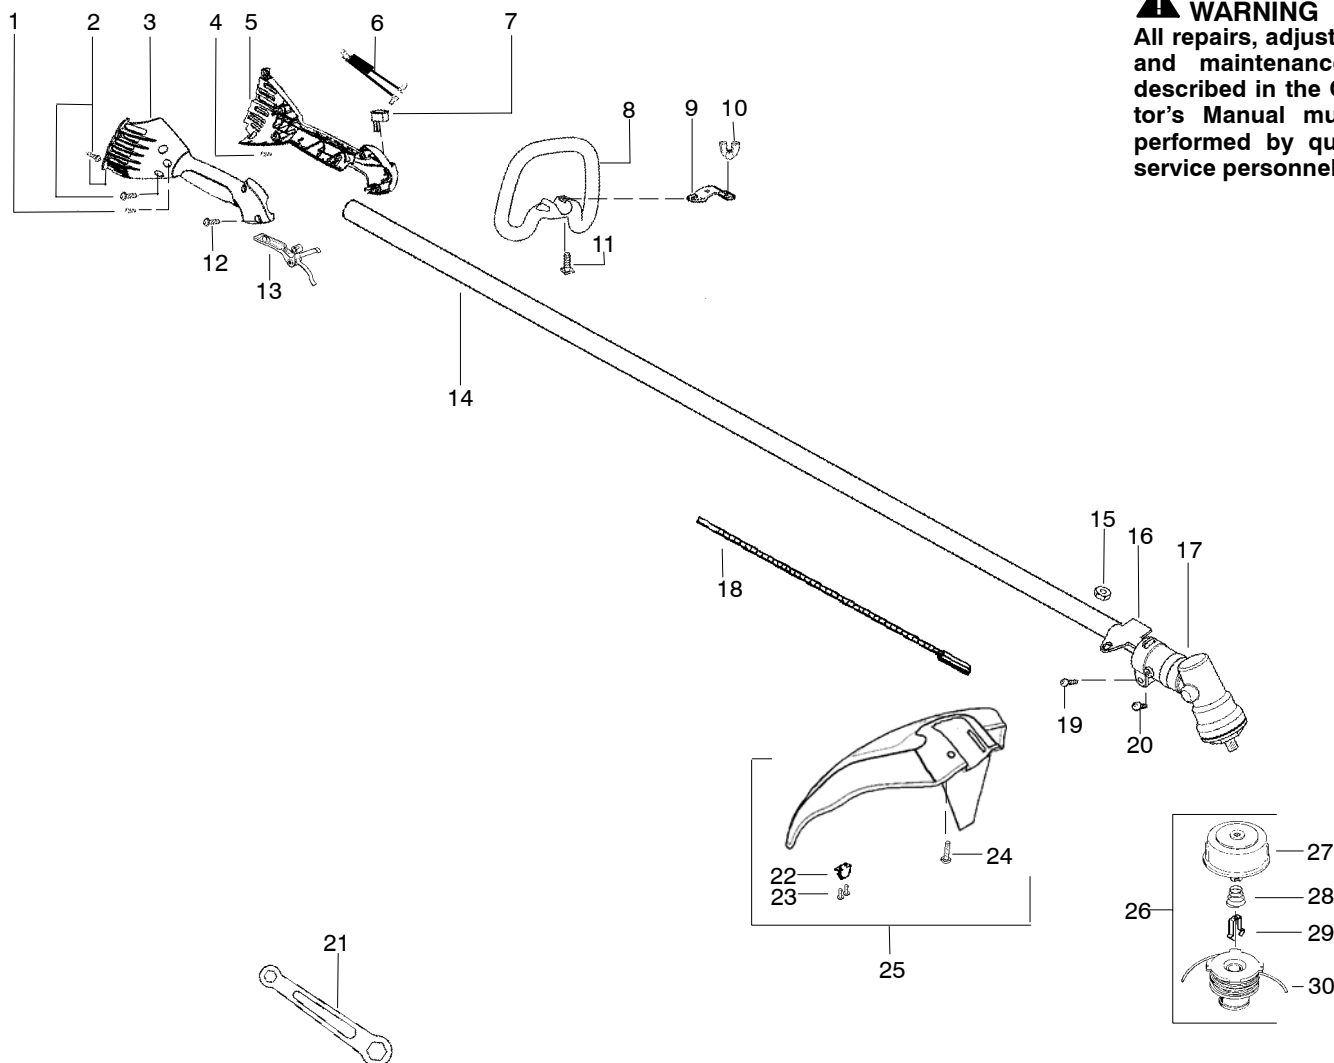

**⚠ WARNING**  
All repairs, adjustments and maintenance not described in the Operator's Manual must be performed by qualified service personnel.

Ref.	Part No.	Description	Ref.	Part No.	Description	Ref.	Part No.	Description
1.	530015805	Screw-alignment	16.	530057554	Bracket-Shield	29.	530401957	Retainer-Spool
2.	530015886	Screw	17.	530096099	Gearbox	30.	530053242	Assy-Wound Spool
3.	530057983	Hsg.-Throttle right	18.	530096203	Shaft-Flex			
4.	530016326	Screw-Cable ret.	19.	530016014	Screw			
5.	530057984	Hsg.-Left throttle	20.	530016224	Screw			
6.	530058843	Assy-Front Wire	21.	530056401	Wrench			
7.	530069572	Kit-Switch	22.	530052285	Limiter-Line			
8.	530056251	Handle-Assist	23.	530015814	Screw			
9.	530059185	Clamp-Handle	24.	530015820	Bolt			
10.	530016152	Wingnut	25.	530071837	Kit-Shield Assy. (incl. 15, 21-24)			
11.	530015820	Bolt	26.	530053244	Assy-Cutting Head (incl. 27-30)			
12.	530015886	Screw	27.	530095772	Assy-Hub/Arbor			
13.	530058759	Trigger-Throttle	28.	530053241	Spring-Return			
14.	530071838	Kit-Shaft Assy.						
15.	530015197	Nut						
							Not Shown	
						↖	545123473 530150143	Operator Manual Decal-Shaft Warning