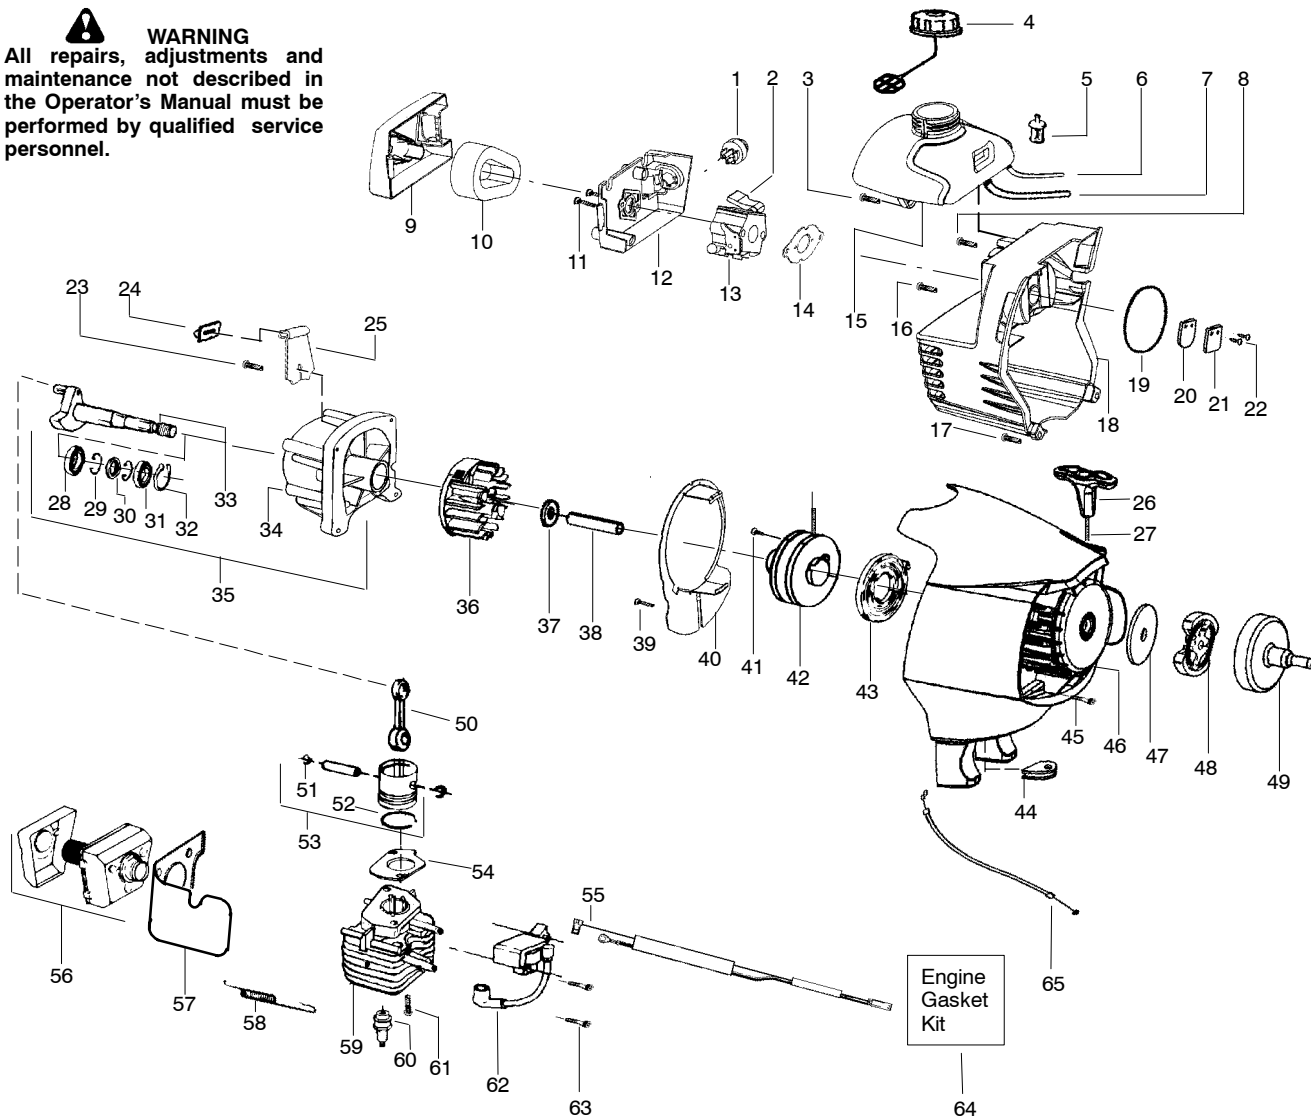

WARNING
All repairs, adjustments and maintenance not described in the Operator's Manual must be performed by qualified service personnel.

Ref.	Part No.	Description	Ref.	Part No.	Description	Ref.	Part No.	Description
1.	530047721	Bulb-Purge	24.	530055492	Isolator-Tank	48.	530055122	Assy-Clutch
2.	530071717	Kit-Choke Lever	25.	530054941	Ret.-Tank	49.	530028799	Drum-Clutch
3.	530015843	Screw-tank	26.	530054834	Handle-Starter	50.	530010960	Assy-Conn. Rod
4.	530049386	Assy-Fuel cap w/ret.	27.	530071400	Kit-Rope	51.	530015162	Ret.-Piston pin
5.	530095646	Assy-Fuel pickup	28.	530032103	Bearing-Inner	52.	530012594	Ring-Piston
6.	530071404	Kit-Fuel line	29.	530015787	Retainer	53.	530071998	Kit-Piston (Incl. 51,52)
7.	530069216	Kit-Fuel/Purge line	30.	530019158	Seal	54.	530071401	Gasket-Cylinder(kit)
8.	530015775	Screw	31.	530032102	Bearing-Outer	55.	530058846	Assy-Leadwire
9.	530054935	Cover-Air box	32.	530015789	Ret.-Crankshaft	56.	530069310	Kit-Muffler
10.	530054946	Filter-Air	33.	530028807	Assy-Crankshaft	57.	530058957	Shield
11.	530015849	Screw-Carb.	34.	530012514	Assy-Crankcase (Incl. 28-31)	58.	530036409	Spring-Muffler
12.	530054934	Box-Air	35.	530071685	Assy-C'case/C'shaft (Incl. 32,33,34)	59.	530071582	Kit-Cylinder
13.	530071637	Assy-Carb(WT628)	36.	530055524	Assy-Flywheel	60.	952030249	Plug-Spark(RCJ-6Y)
(Note: Repair kits are not available for this carburetor)			37.	530016030	Washer	61.	530001624	Bolt-Cyl. 1/4-20"
14.	530071401	Gasket-Carb.(kit)	38.	530055620	Spacer	62.	530039218	Module-Ignition
15.	530055317	Assy-Fuel Tank	39.	530015775	Screw-Baffle	63.	530016357	Screw-Module
16.	530015771	Screw-Crankcase	40.	530054939	Plate-Baffle	64.	530071401	Kit-Gasket (Incl. 14,19, 54)
17.	530015952	Screw-Shroud	41.	530016391	Screw-Rope	65.	530058962	Assy-Throttle cable
18.	530056044	Shroud	42.	530071399	Kit-Pulley(incl.41)			
19.	530071401	O-ring-Shroud (kit)	43.	530042086	Spring-Starter			
20.	530027593	Valve-Reed	44.	530019182	Grommet			
21.	530054596	Stop-Reed	45.	530015810	Screw-F/hsg.			
22.	530016064	Screw-Reed stop	46.	530059497	Assy.-Fan Housing			
23.	530015875	Screw-Retainer	47.	530094189	Washer-Clutch