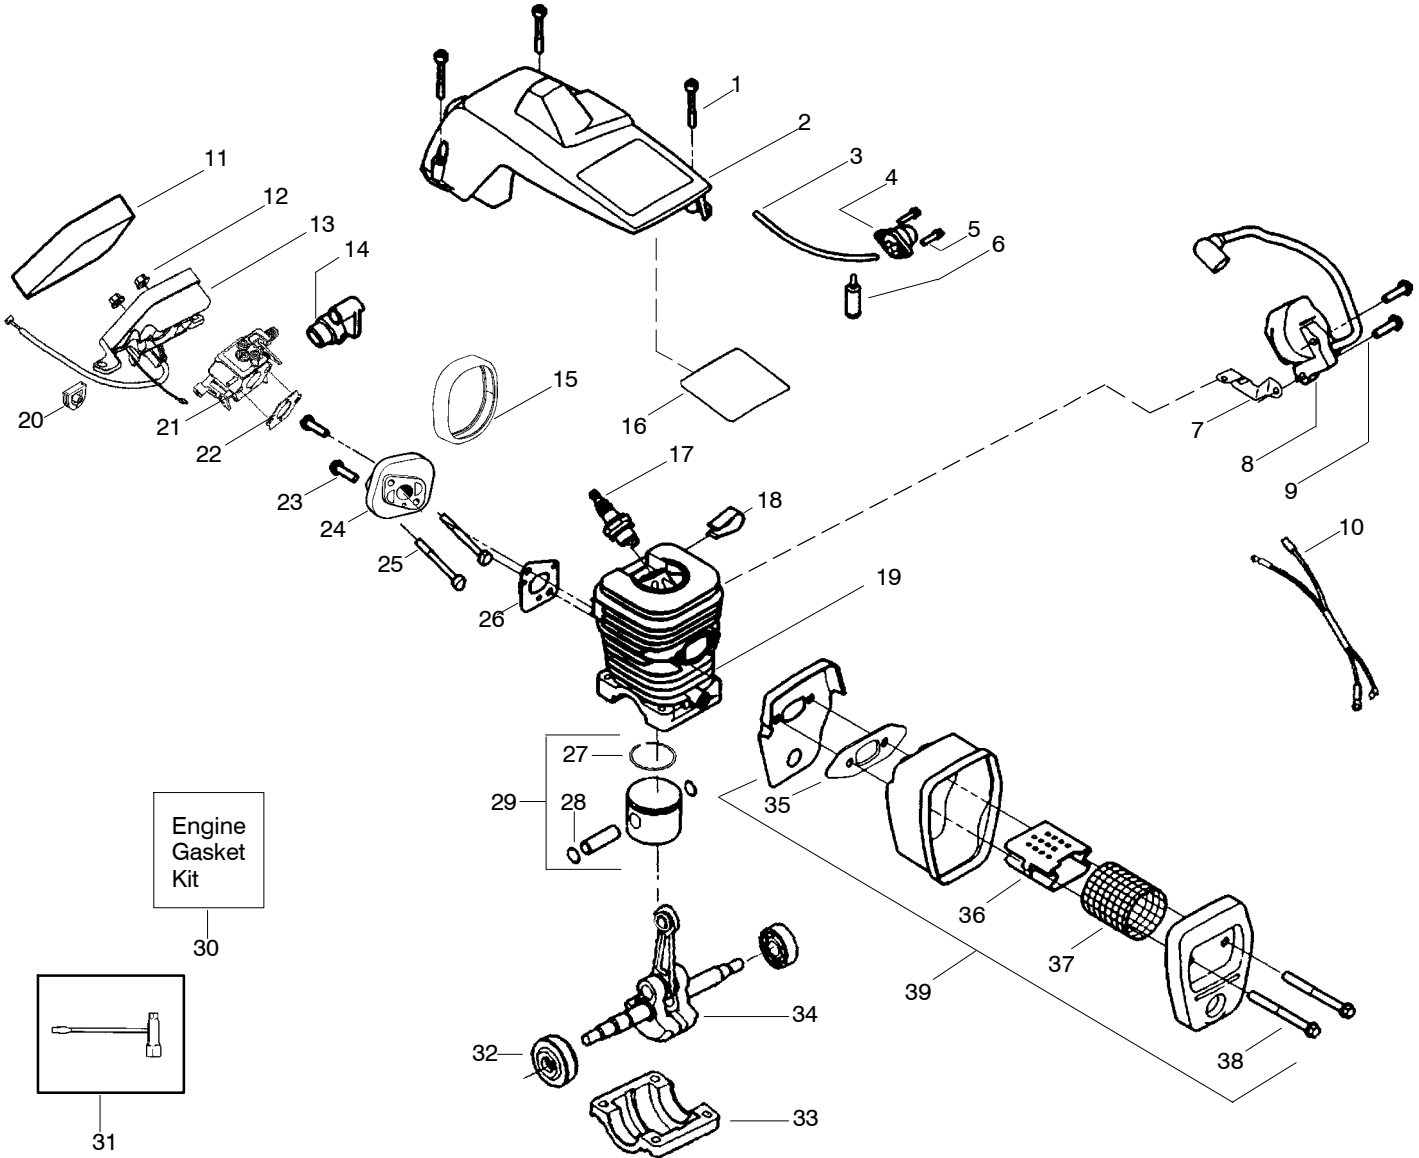

Ref.	Part No.	Description	Ref.	Part No.	Description	Ref.	Part No.	Description
1.	530016153	Screw	21.	---	Kit - Carburetor	36.	530037813	Diffuser - Muffler
2.	530056914	Assy - Cylinder Shield (includes # 16)		530071820	Zama (W-20)	37.	530036103	Screen - Spark
3.	530069247	Kit - Fuel Line (Small)		530071821	Walbro (WT-662)	38.	530016132	Bolt - Muffler
4.	530071835	Kit - Purge Bulb (incl.#5)	Note: No Repair kits are available for these carburetors			39.	530047207	Assy - Muffler (Incl. 35,36,37,38)
5.	530015780	Screw	22.	530069608	Gasket - Carb. (kit)			Not Shown
6.	530095646	Assy - Fuel Pick-up	23.	530016386	Screw			
7.	530047442	Strap - Ground	24.	530049700	Carb. Adapter			
8.	530039167	Ignition Module	25.	530016187	Screw			
9.	530015814	Screw	26.	530069608	Gasket - Adaptor (kit)			
10.	530057475	Assy - Wire Harness	27.	530038729	Ring - Piston			
11.	530037793	Foam - Air Filter	28.	530015697	Retainer - Piston Pin			
12.	530016101	Nut	29.	530071408	Kit - Piston (Incl. 27 & 28)			
13.	530057702	Assy - Air Box	30.	530069608	Kit - Engine Gasket (Incl. 22, 26 & 35)			
14.	530035526	Grommet - Carb Adjust	31.	530031135	Scrench			
15.	530054144	Seal - Carb Adapter	32.	530056363	Assy - Seal & Bearing		545079798	Manual - Operator
16.	530055698	Reflector - Heat	33.	530037935	Cap - Crankcase		545003009	German Decal - Warning
17.	952030150	Spark Plug (RCJ-7Y)	34.	530047062	Assy - Crankshaft			
18.	530016136	Clip - High Tension Lead	35.	530069608	Gasket - Muffler (kit)			
19.	530012550	Cylinder						
20.	530047631	Grommet - Throttle Cable						

✓ = NEW PART NUMBER FOR THIS IPL

* = REFER TO THE SERVICE REFERENCE INDICATED FOR MORE INFORMATION. (LOCATED AT END OF IPL)